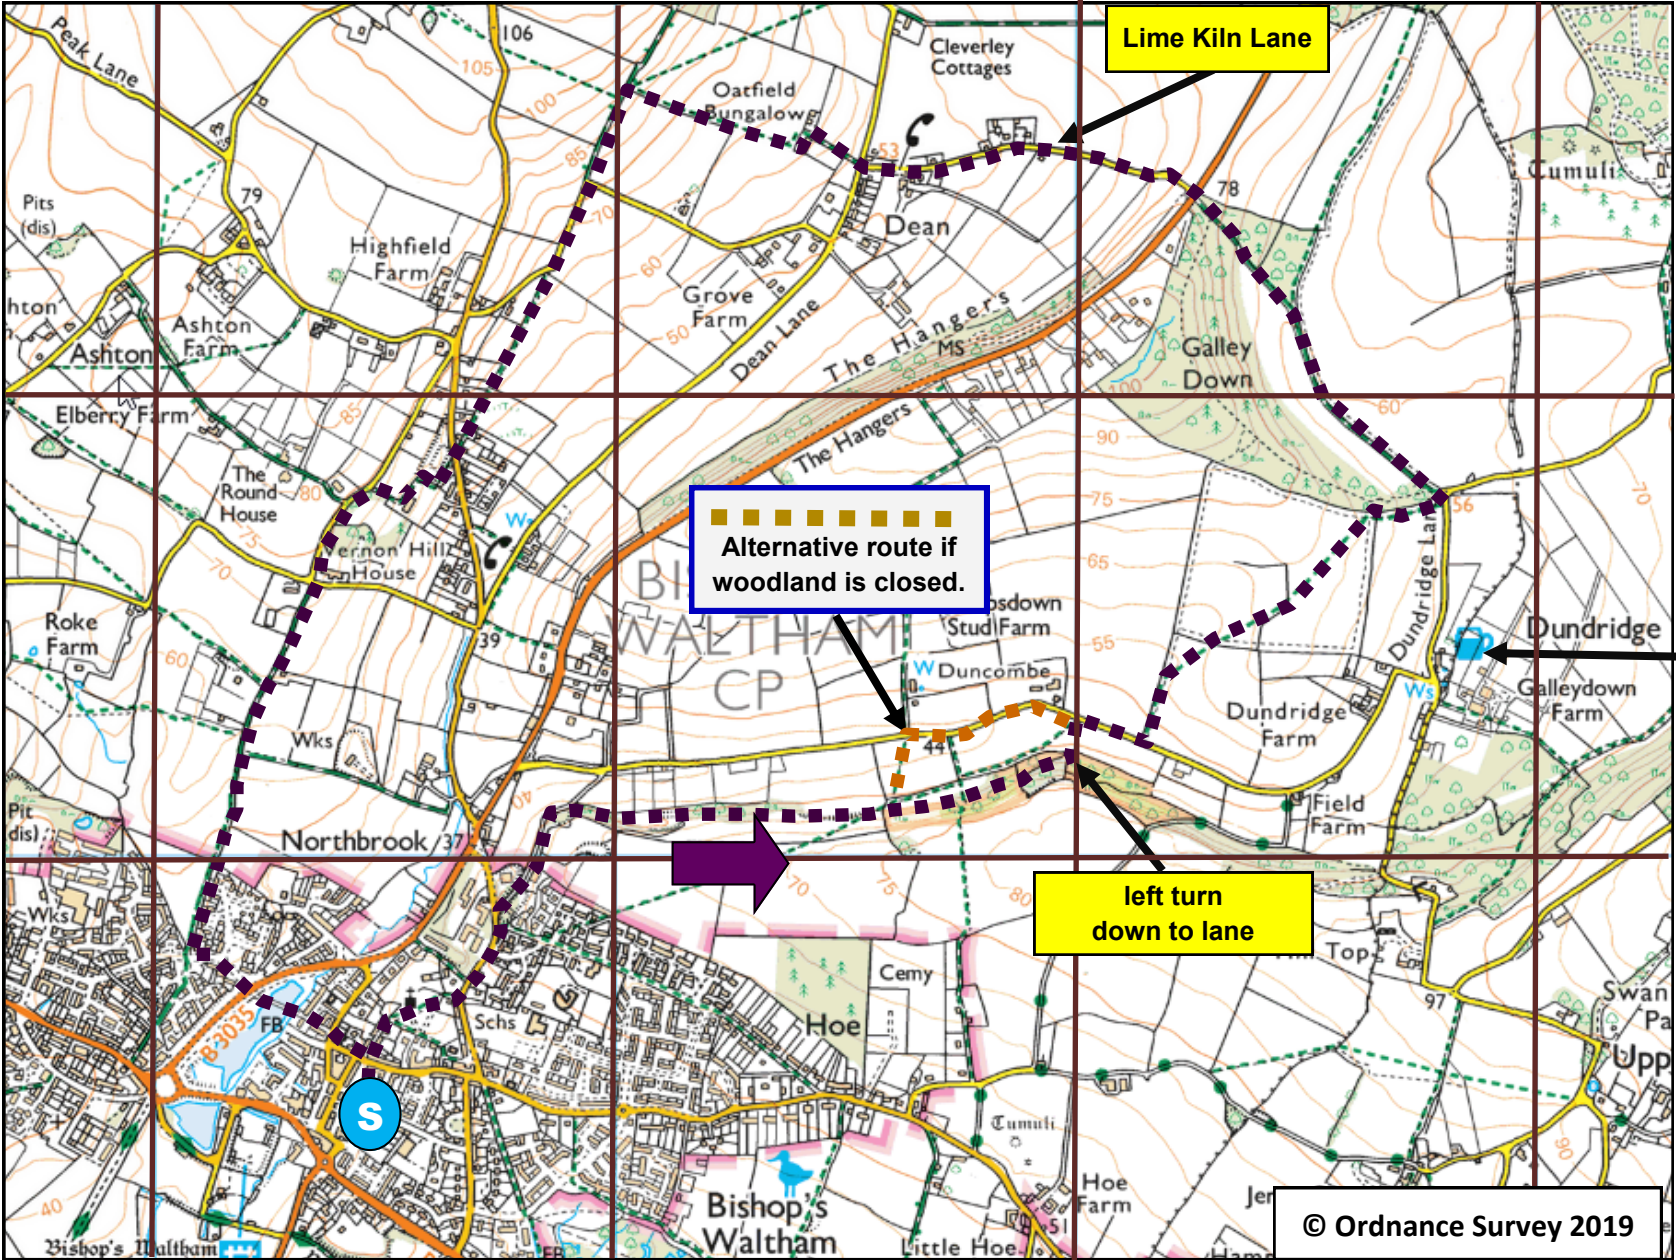

# Country Walk 5.0 miles

Start

Hampshire Bowman public house

Alternative route if woodland is closed.

left turn down to lane