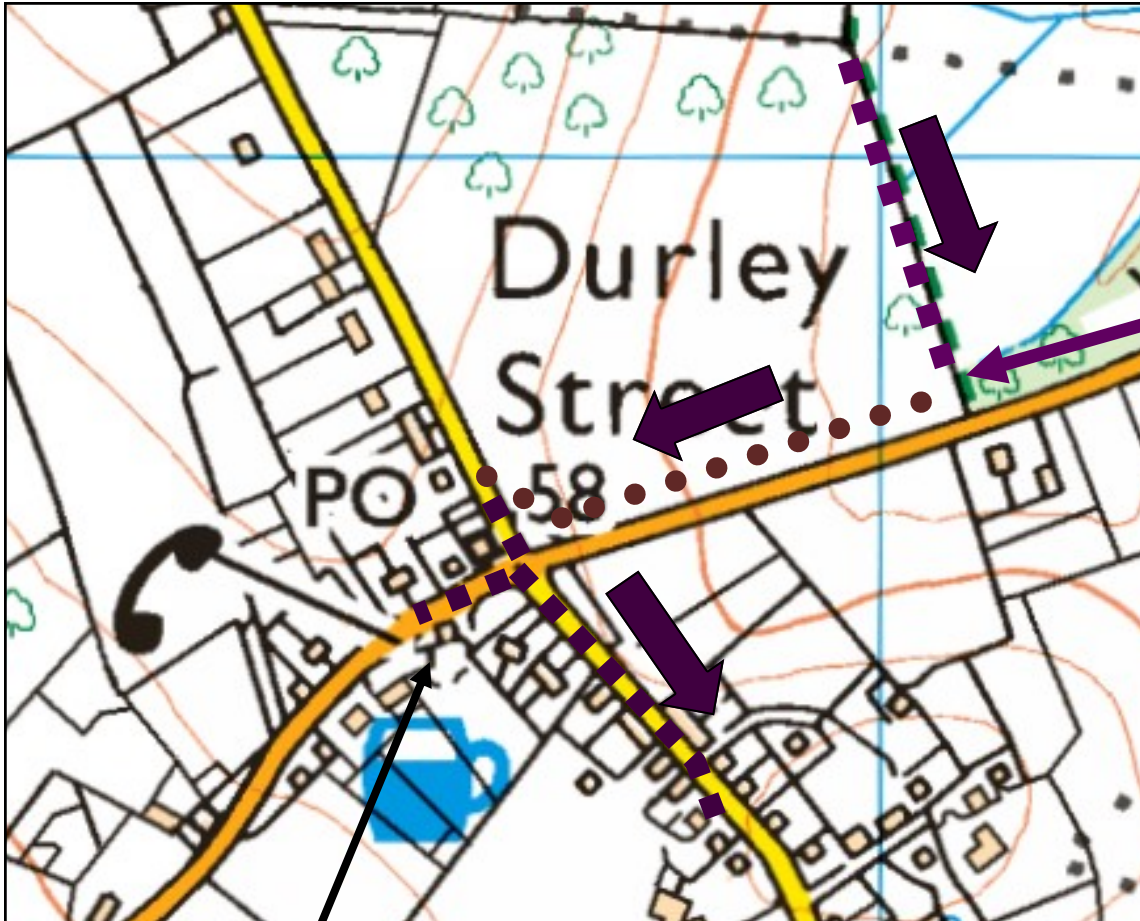

Start

Robin Hood pub walk 5.0 miles

SCALE

200m

Preferred permissive path
See page 2

Follow zigzag path uphill

Robin Hood pub

Wintershill permissive path

Permissive path

- Do not go through trees to the main road.
- Turn right along the field boundary within the field. Keep the trees to your left.
- Emerge on Sciviers Lane.
- Turn left.
- Turn right at crossroads to go to pub.

**Robin Hood
pub**