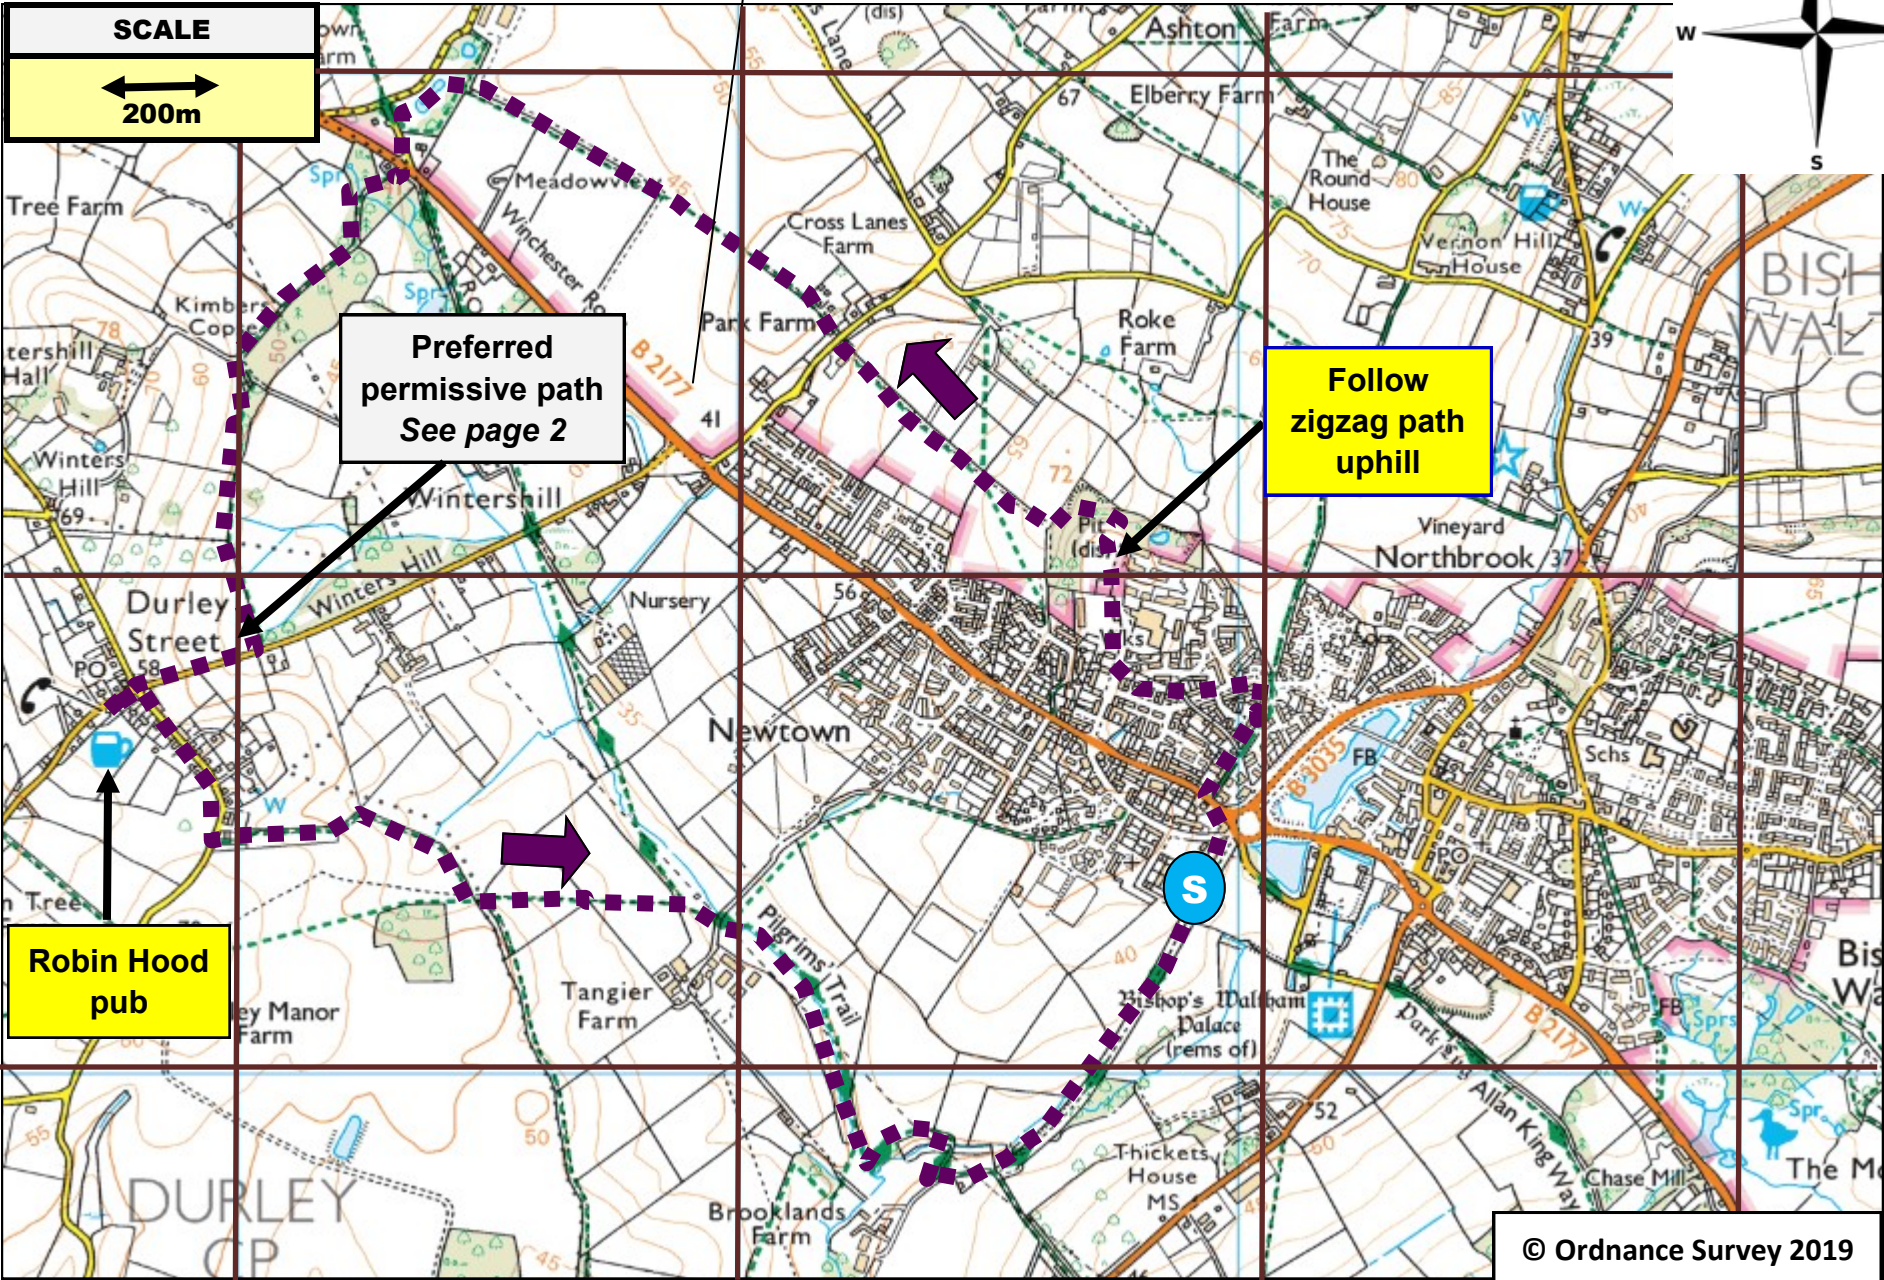

Start

Robin Hood pub walk 5.0 miles

SCALE

200m

Preferred permissive path
See page 2

Follow zigzag path uphill

Robin Hood pub

Wintershill permissive path

Permissive path

- Do not go through trees to the main road.
- Turn right along the field boundary within the field. Keep the trees to your left.
- Emerge on Sciviers Lane.
- Turn left.
- Turn right at crossroads to go to pub.

**Robin Hood
pub**