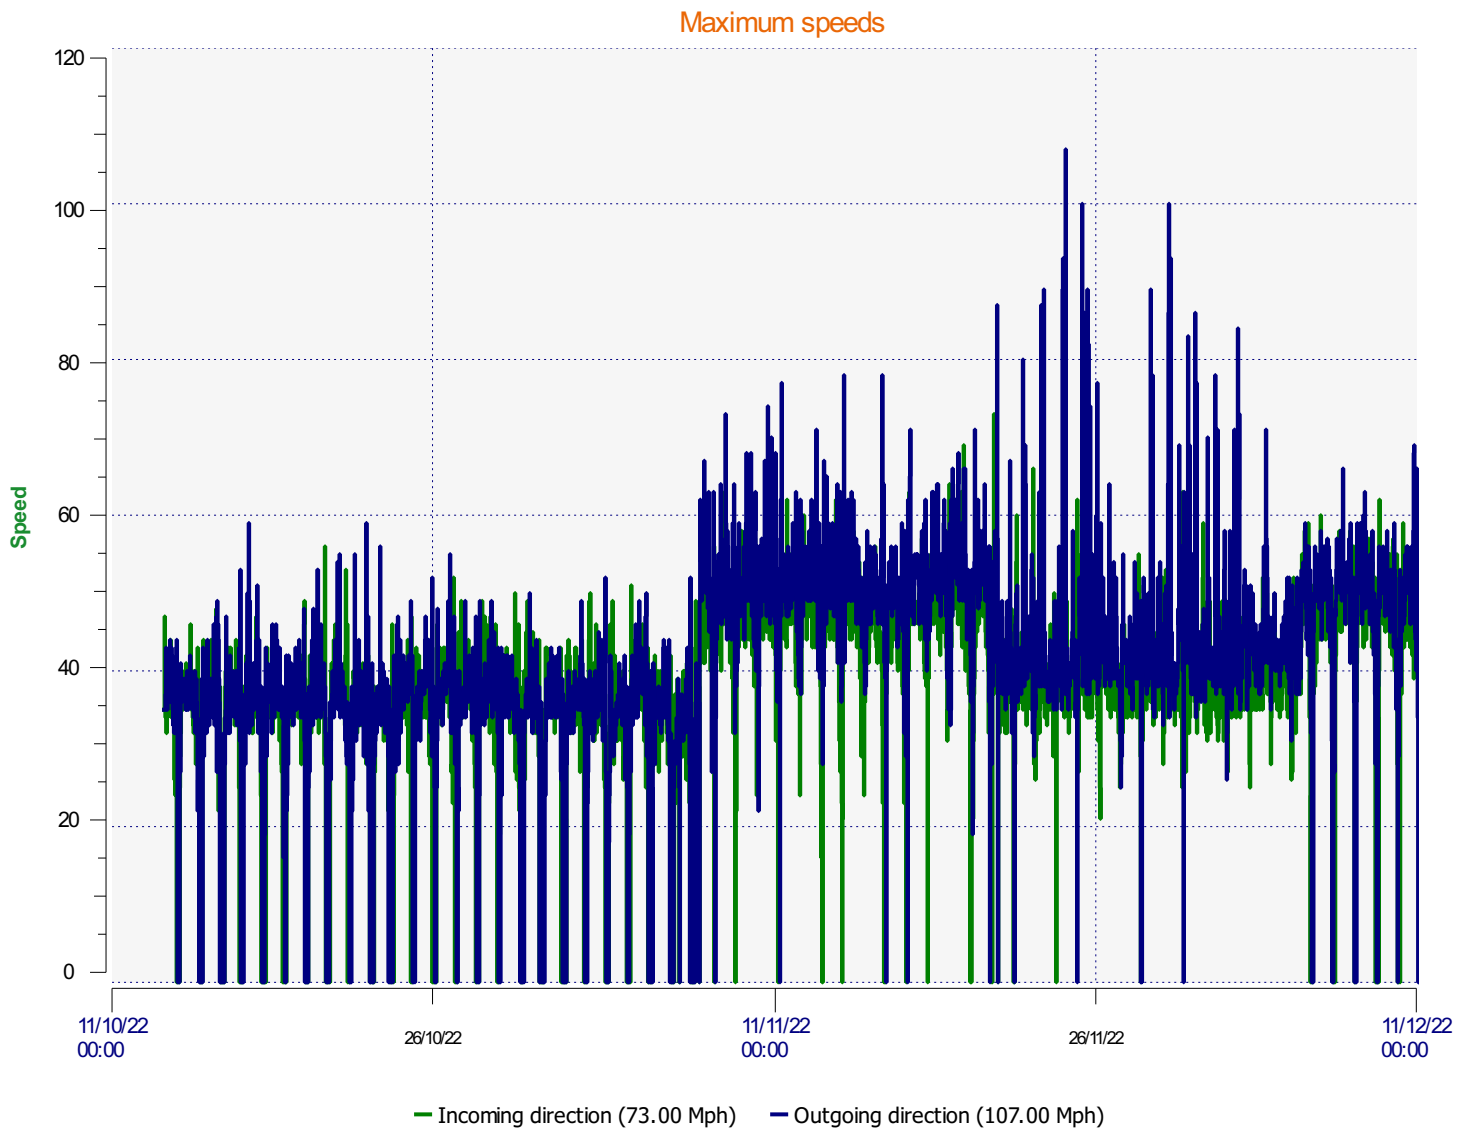

Élan Cité

DÉTECTER • INFORMER • SÉCURISER

Start date: Monday, November 7, 2022 12:00 AM
End date: Monday, November 21, 2022 12:00 AM

Location: BW1 - Coppice Hill

Comments:

Start date: Monday, November 7, 2022 12:00 AM
End date: Monday, November 21, 2022 12:00 AM

Location: BW1 - Coppice Hill

Comments:

Start date: Monday, November 7, 2022 12:00 AM
End date: Monday, November 21, 2022 12:00 AM

Location: BW1 - Coppice Hill

Comments:

Start date: Monday, November 7, 2022 12:00 AM
End date: Monday, November 21, 2022 12:00 AM

Location: BW1 - Coppice Hill

Comments:

Incoming vehicles

■	<= 30 Mph : 152,092 - (71.96 %)
■	31 - 35 Mph : 36,308 - (17.18 %)
■	36 - 40 Mph : 15,722 - (7.44 %)
■	41 - 45 Mph : 5,304 - (2.51 %)
■	46 - 65 Mph (et +) : 1,934 - (0.92 %)

Start date: Monday, November 7, 2022 12:00 AM
End date: Monday, November 21, 2022 12:00 AM

Location: BW1 - Coppice Hill

Comments:

Outgoing vehicles

■	<= 30 Mph : 118,994 - (52.48 %)
■	31 - 35 Mph : 60,288 - (26.59 %)
■	36 - 40 Mph : 30,810 - (13.59 %)
■	41 - 45 Mph : 11,675 - (5.15 %)
■	46 - 65 Mph (et +) : 4,964 - (2.19 %)