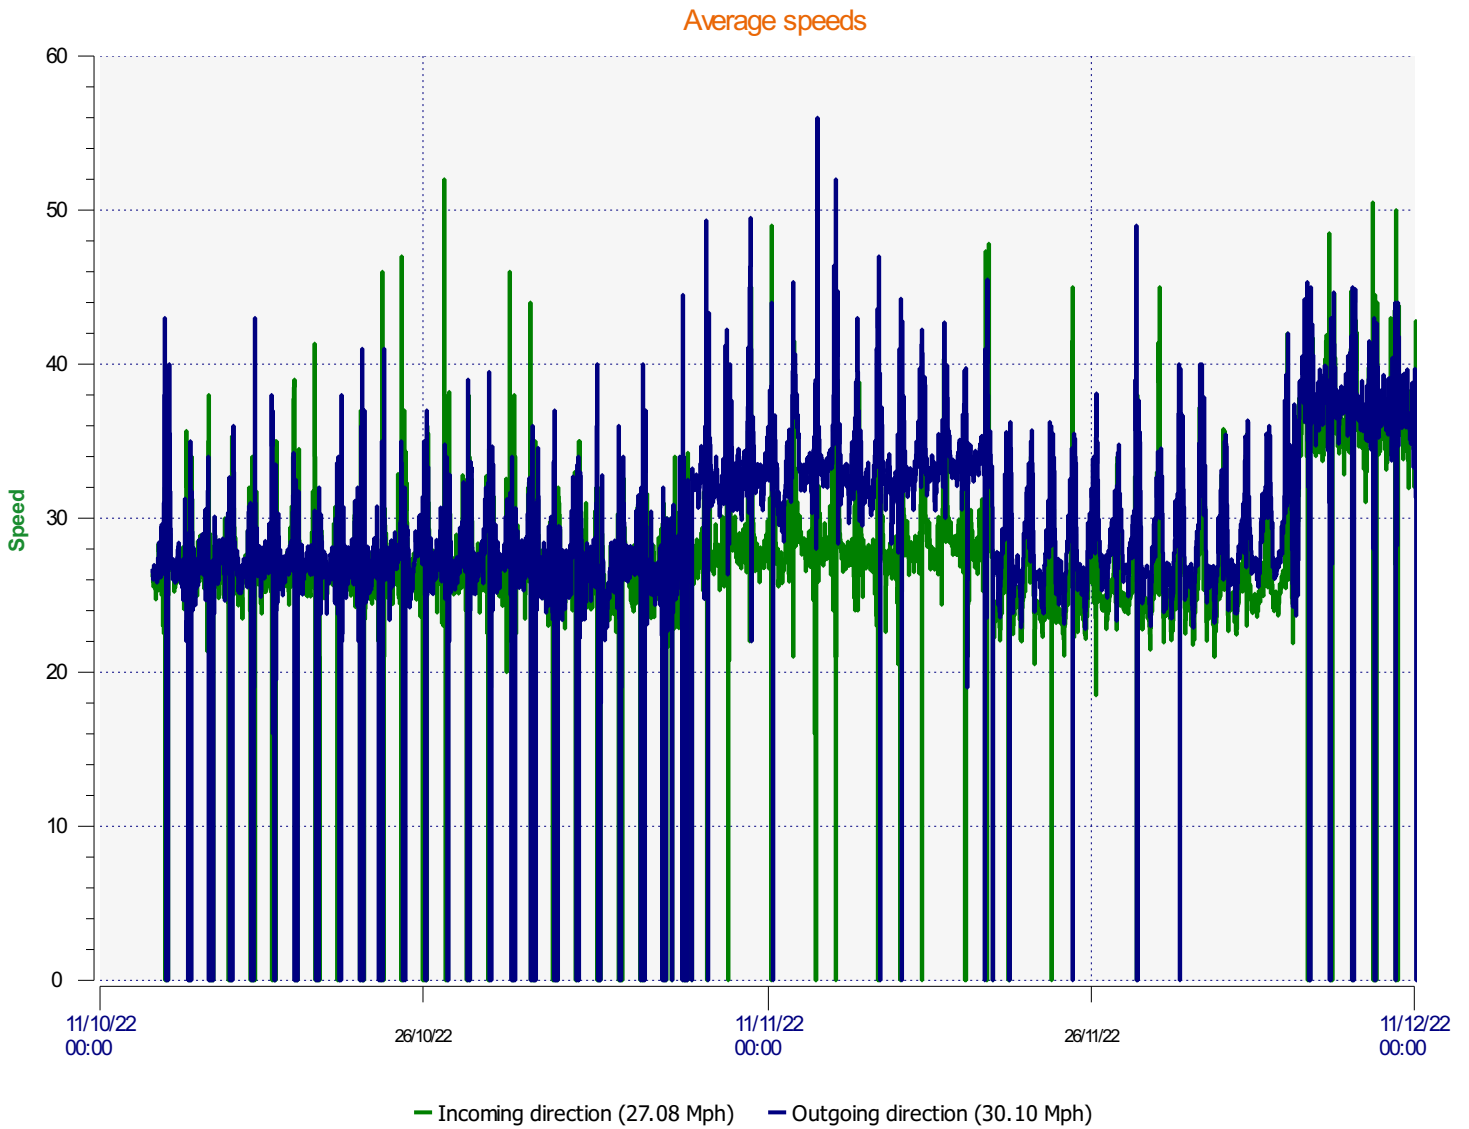

Élan Cité

DÉTECTER • INFORMER • SÉCURISER

Start date: Monday, November 7, 2022 12:00 AM
End date: Monday, November 21, 2022 12:00 AM

Location: BW1 - Coppice Hill

Comments:

Start date: Monday, November 7, 2022 12:00 AM
End date: Monday, November 21, 2022 12:00 AM

Location: BW1 - Coppice Hill

Comments:

Start date: Monday, November 7, 2022 12:00 AM
End date: Monday, November 21, 2022 12:00 AM

Location: BW1 - Coppice Hill

Comments:

Start date: Monday, November 7, 2022 12:00 AM
End date: Monday, November 21, 2022 12:00 AM

Location: BW1 - Coppice Hill

Comments:

Incoming vehicles

■	<= 30 Mph : 152,092 - (71.96 %)
■	31 - 35 Mph : 36,308 - (17.18 %)
■	36 - 40 Mph : 15,722 - (7.44 %)
■	41 - 45 Mph : 5,304 - (2.51 %)
■	46 - 65 Mph (et +) : 1,934 - (0.92 %)

Start date: Monday, November 7, 2022 12:00 AM
End date: Monday, November 21, 2022 12:00 AM

Location: BW1 - Coppice Hill

Comments:

Outgoing vehicles

■	<= 30 Mph : 118,994 - (52.48 %)
■	31 - 35 Mph : 60,288 - (26.59 %)
■	36 - 40 Mph : 30,810 - (13.59 %)
■	41 - 45 Mph : 11,675 - (5.15 %)
■	46 - 65 Mph (et +) : 4,964 - (2.19 %)