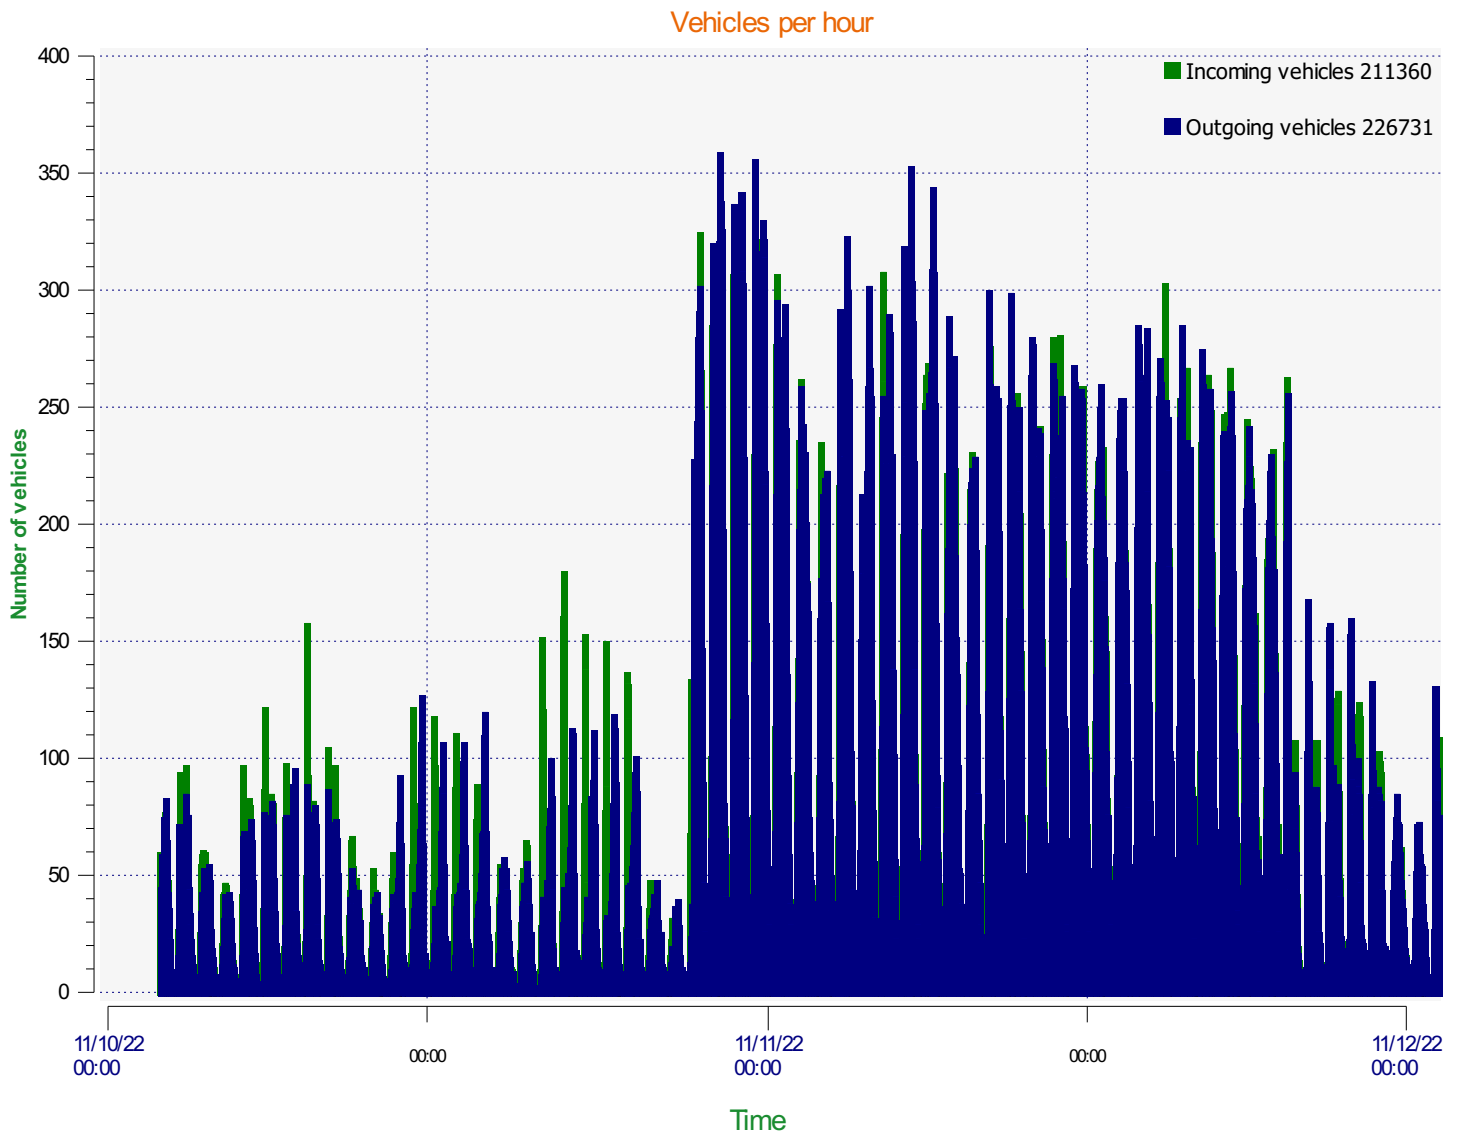

Location: BW1 - Coppice Hill

Comments:

Start date: Monday, November 7, 2022 12:00 AM
End date: Monday, November 21, 2022 12:00 AM

Location: BW1 - Coppice Hill

Comments:

Start date: Monday, November 7, 2022 12:00 AM
End date: Monday, November 21, 2022 12:00 AM

Location: BW1 - Coppice Hill

Comments:

Incoming vehicles

■	<= 30 Mph : 152,092 - (71.96 %)
■	31 - 35 Mph : 36,308 - (17.18 %)
■	36 - 40 Mph : 15,722 - (7.44 %)
■	41 - 45 Mph : 5,304 - (2.51 %)
■	46 - 65 Mph (et +) : 1,934 - (0.92 %)

Start date: Monday, November 7, 2022 12:00 AM
End date: Monday, November 21, 2022 12:00 AM

Location: BW1 - Coppice Hill

Comments:

Outgoing vehicles

■	<= 30 Mph : 118,994 - (52.48 %)
■	31 - 35 Mph : 60,288 - (26.59 %)
■	36 - 40 Mph : 30,810 - (13.59 %)
■	41 - 45 Mph : 11,675 - (5.15 %)
■	46 - 65 Mph (et +) : 4,964 - (2.19 %)