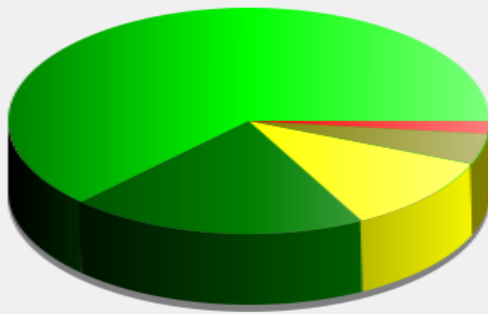

Incoming vehicles

- <= 30 Mph : 32,519 - (62.73 %)
- 31 - 35 Mph : 10,393 - (20.05 %)
- 36 - 40 Mph : 5,703 - (11.00 %)
- 41 - 45 Mph : 2,264 - (4.37 %)
- 46 - 65 Mph (et +) : 957 - (1.85 %)

Start date: Tuesday, April 12, 2022 12:00 AM
End date: Sunday, April 24, 2022 6:00 AM

Location: Coppice Hill

Comments: