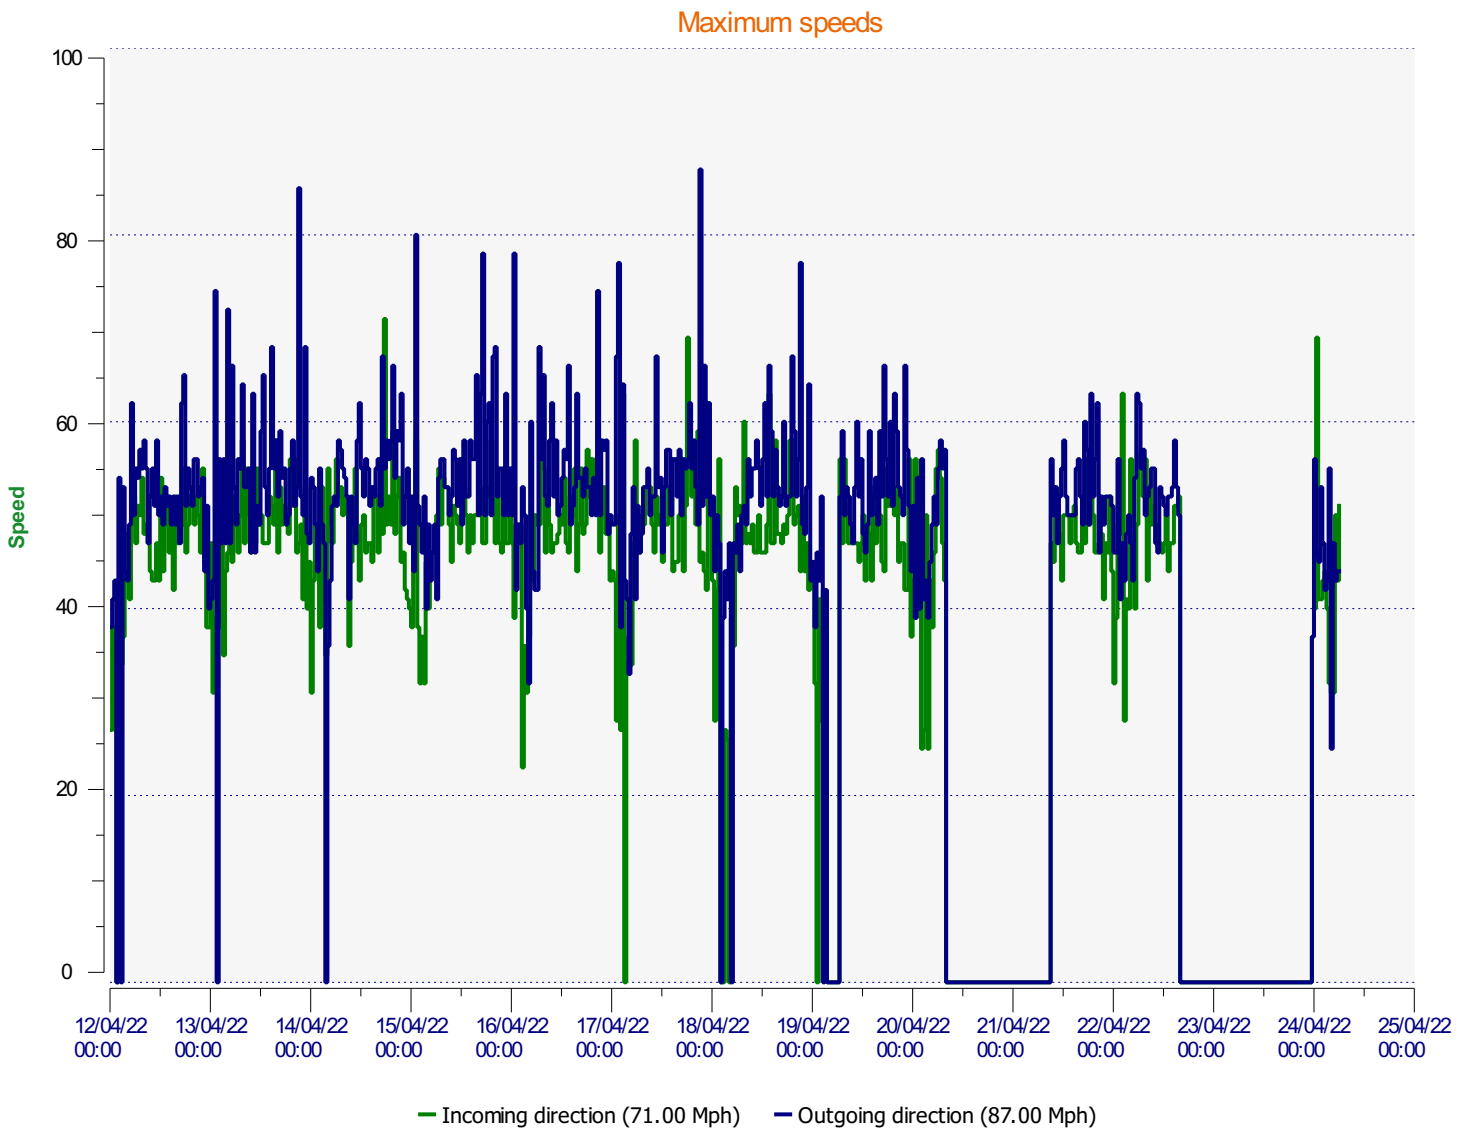

Élan Cité

DÉTECTER • INFORMER • SÉCURISER

Start date: Tuesday, April 12, 2022 12:00 AM
End date: Sunday, April 24, 2022 6:00 AM

Location: Coppice Hill

Comments:

Start date: Tuesday, April 12, 2022 12:00 AM
End date: Sunday, April 24, 2022 6:00 AM

Location: Coppice Hill

Comments:

Start date: Tuesday, April 12, 2022 12:00 AM
End date: Sunday, April 24, 2022 6:00 AM

Location: Coppice Hill

Comments:

Start date: Tuesday, April 12, 2022 12:00 AM
End date: Sunday, April 24, 2022 6:00 AM

Location: Coppice Hill

Comments:

Incoming vehicles

- <= 30 Mph : 32,519 - (62.73 %)
- 31 - 35 Mph : 10,393 - (20.05 %)
- 36 - 40 Mph : 5,703 - (11.00 %)
- 41 - 45 Mph : 2,264 - (4.37 %)
- 46 - 65 Mph (et +) : 957 - (1.85 %)

Start date: Tuesday, April 12, 2022 12:00 AM
End date: Sunday, April 24, 2022 6:00 AM

Location: Coppice Hill

Comments:

Outgoing vehicles

Start date: Tuesday, April 12, 2022 12:00 AM
End date: Sunday, April 24, 2022 6:00 AM