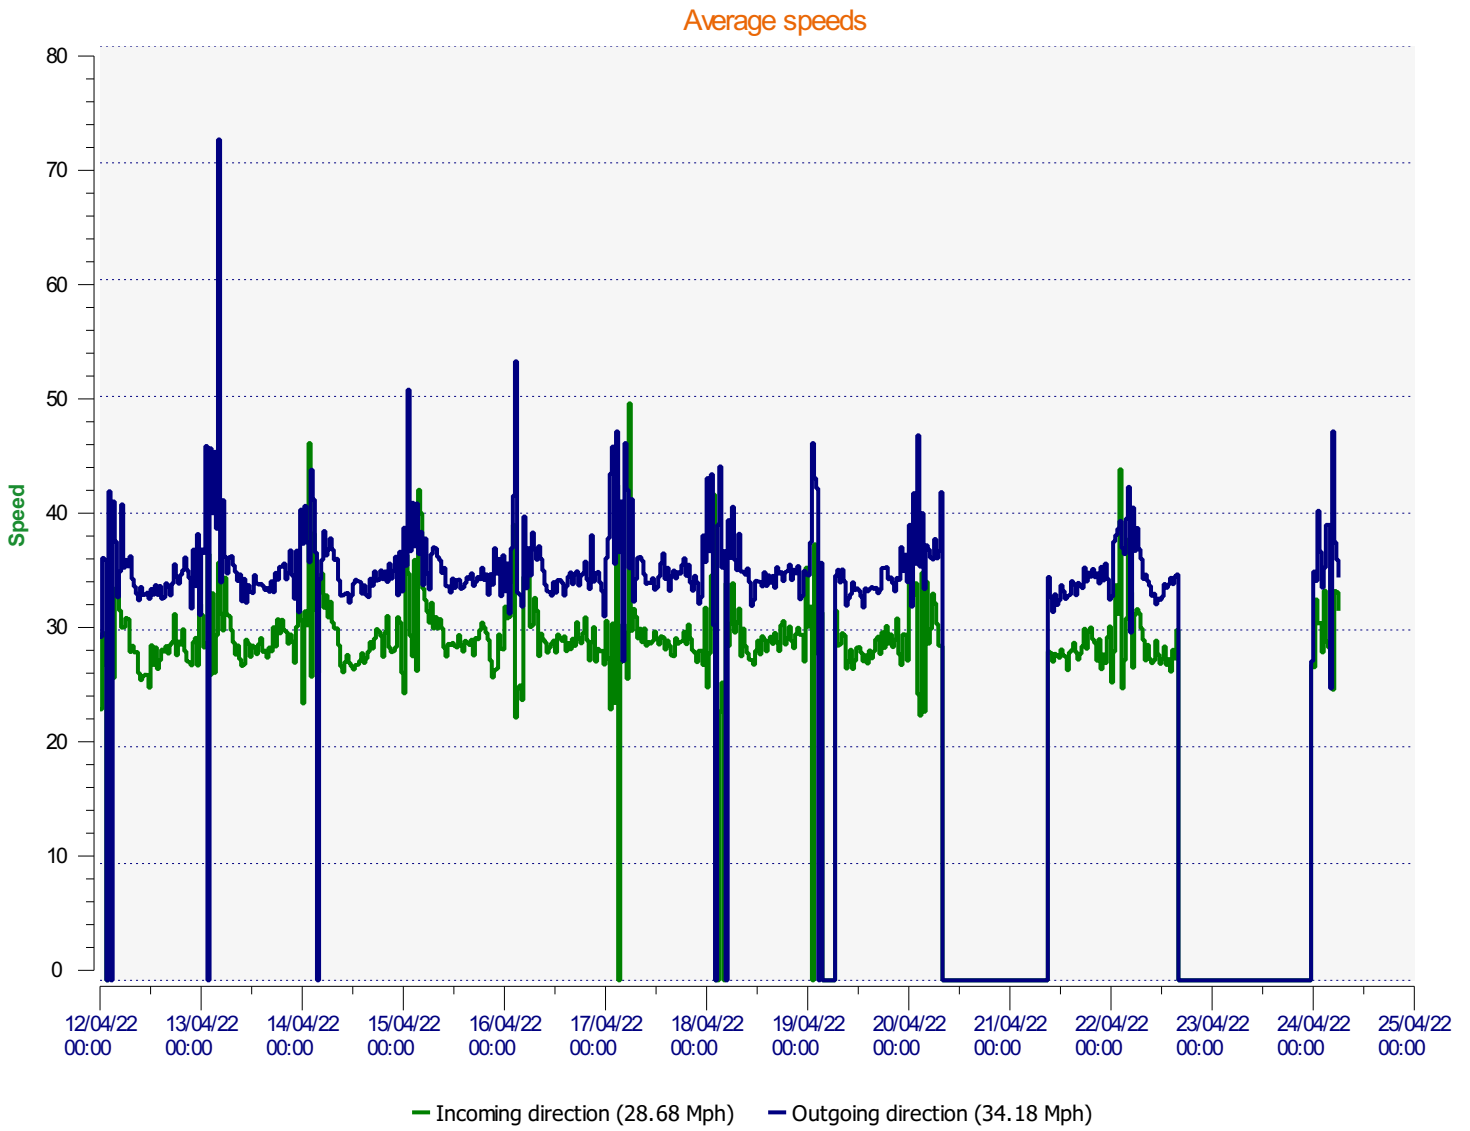

Élan Cité

DÉTECTER • INFORMER • SÉCURISER

Start date: Tuesday, April 12, 2022 12:00 AM
End date: Sunday, April 24, 2022 6:00 AM

Location: Coppice Hill

Comments:

Start date: Tuesday, April 12, 2022 12:00 AM
End date: Sunday, April 24, 2022 6:00 AM

Location: Coppice Hill

Comments:

Start date: Tuesday, April 12, 2022 12:00 AM
End date: Sunday, April 24, 2022 6:00 AM

Location: Coppice Hill

Comments:

Start date: Tuesday, April 12, 2022 12:00 AM
End date: Sunday, April 24, 2022 6:00 AM

Location: Coppice Hill

Comments:

Incoming vehicles

- <= 30 Mph : 32,519 - (62.73 %)
- 31 - 35 Mph : 10,393 - (20.05 %)
- 36 - 40 Mph : 5,703 - (11.00 %)
- 41 - 45 Mph : 2,264 - (4.37 %)
- 46 - 65 Mph (et +) : 957 - (1.85 %)

Start date: Tuesday, April 12, 2022 12:00 AM
End date: Sunday, April 24, 2022 6:00 AM

Location: Coppice Hill

Comments:

Outgoing vehicles

Start date: Tuesday, April 12, 2022 12:00 AM
End date: Sunday, April 24, 2022 6:00 AM