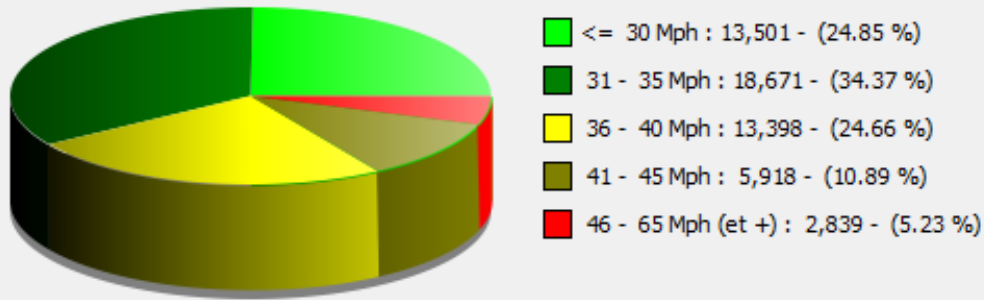

Outgoing vehicles

Start date: Tuesday, April 12, 2022 12:00 AM
End date: Sunday, April 24, 2022 6:00 AM

Location: Coppice Hill

Comments: