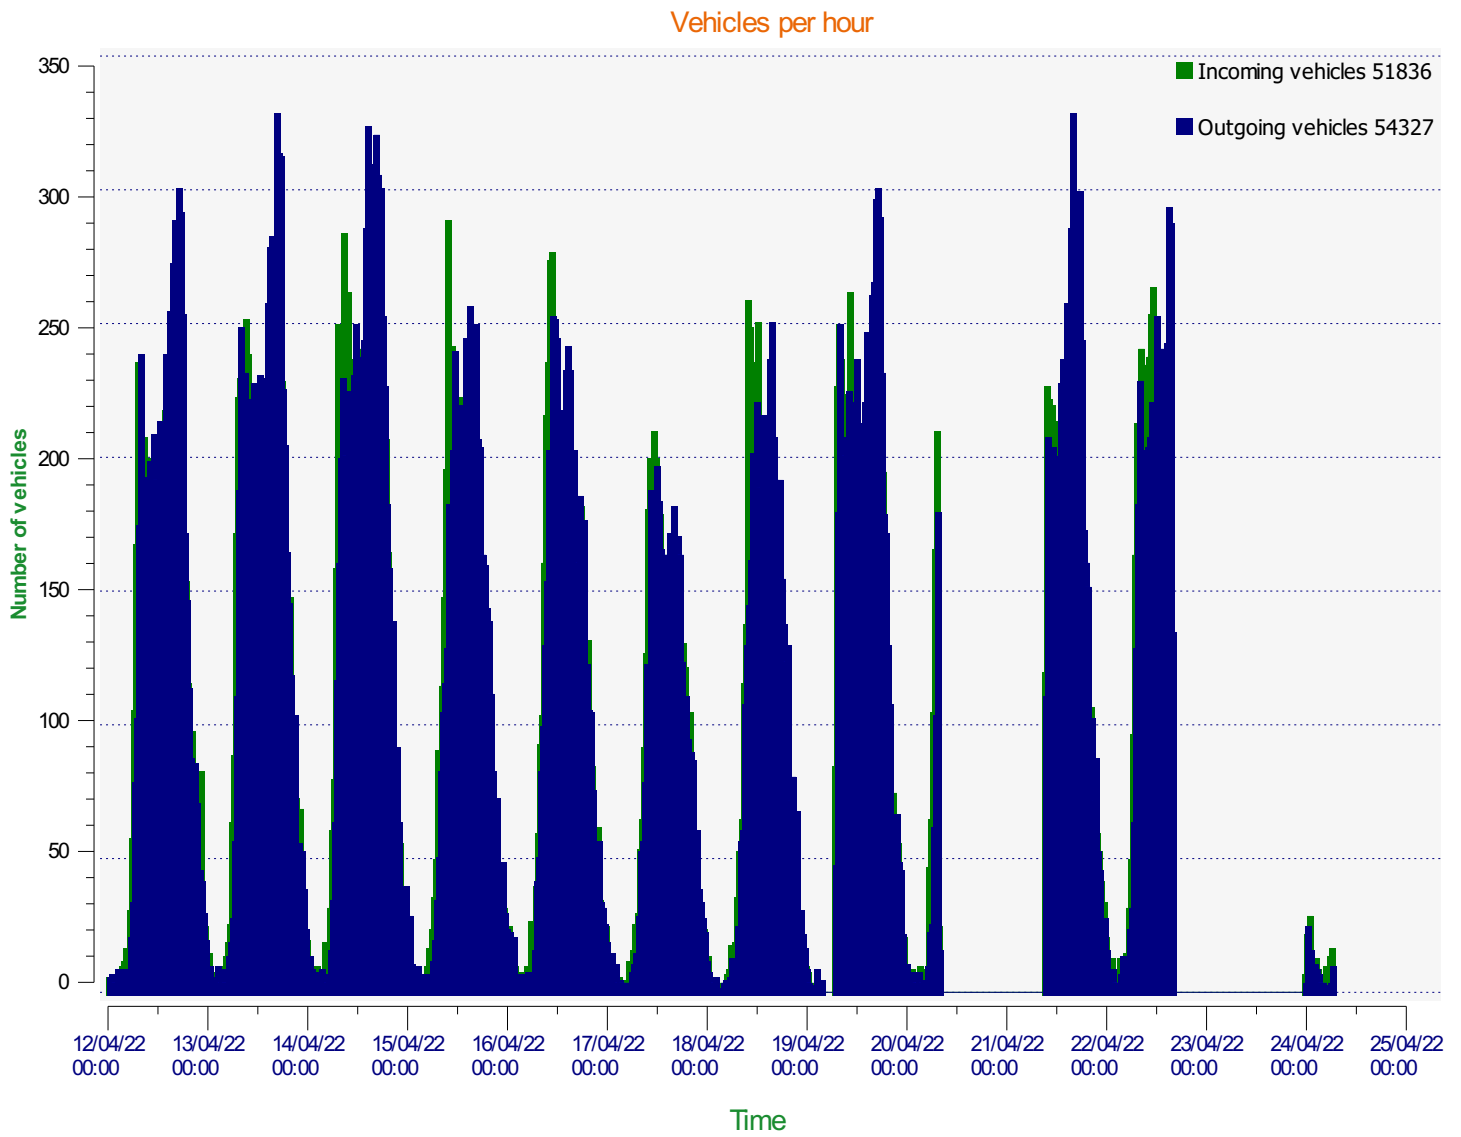

Location: Coppice Hill

Comments:

Start date: Tuesday, April 12, 2022 12:00 AM
End date: Sunday, April 24, 2022 6:00 AM

Location: Coppice Hill

Comments:

Start date: Tuesday, April 12, 2022 12:00 AM
End date: Sunday, April 24, 2022 6:00 AM

Location: Coppice Hill

Comments:

Incoming vehicles

- <= 30 Mph : 32,519 - (62.73 %)
- 31 - 35 Mph : 10,393 - (20.05 %)
- 36 - 40 Mph : 5,703 - (11.00 %)
- 41 - 45 Mph : 2,264 - (4.37 %)
- 46 - 65 Mph (et +) : 957 - (1.85 %)

Start date: Tuesday, April 12, 2022 12:00 AM
End date: Sunday, April 24, 2022 6:00 AM

Location: Coppice Hill

Comments:

Outgoing vehicles

Start date: Tuesday, April 12, 2022 12:00 AM
End date: Sunday, April 24, 2022 6:00 AM