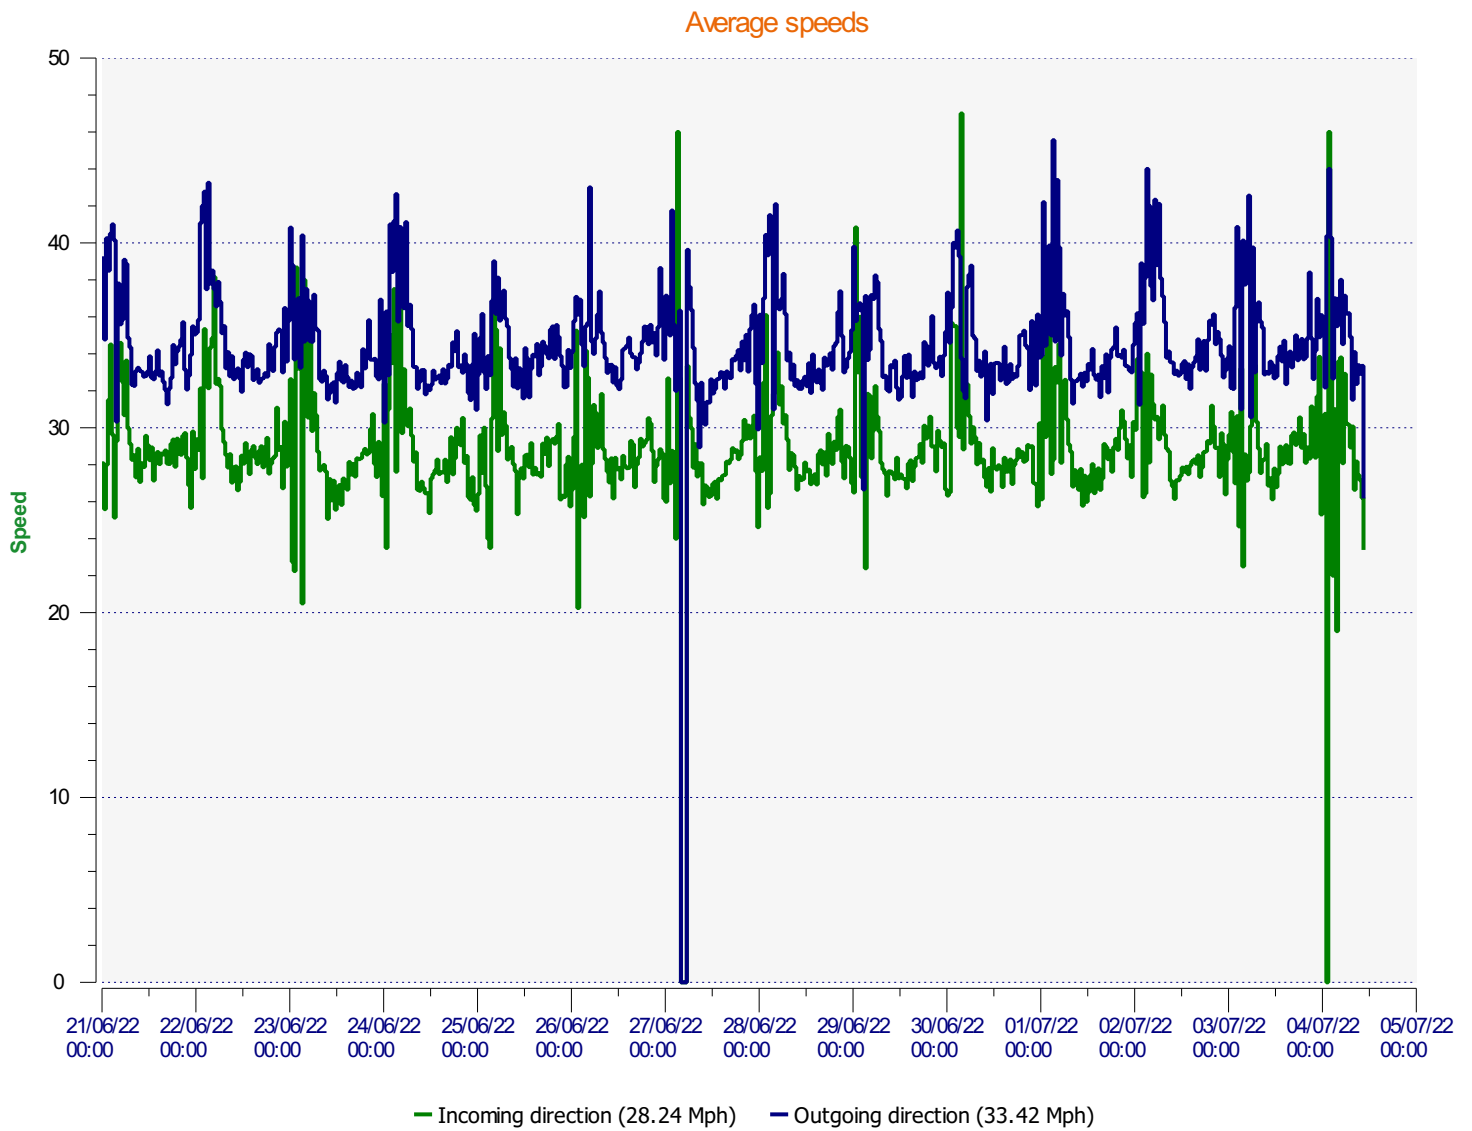

# Élan Cité

DÉTECTER • INFORMER • SÉCURISER

---

**Start date:** Tuesday, June 21, 2022 12:00 AM  
**End date:** Monday, July 4, 2022 10:30 AM

**Location:** BW1 Coppice Hill

**Comments:**

---

**Start date:** Tuesday, June 21, 2022 12:00 AM  
**End date:** Monday, July 4, 2022 10:30 AM

**Location:** BW1 Coppice Hill

**Comments:**

**Start date:** Tuesday, June 21, 2022 12:00 AM  
**End date:** Monday, July 4, 2022 10:30 AM

**Location:** BW1 Coppice Hill

**Comments:**

**Start date:** Tuesday, June 21, 2022 12:00 AM  
**End date:** Monday, July 4, 2022 10:30 AM

**Location:** BW1 Coppice Hill

**Comments:**

Incoming vehicles

- <= 30 Mph : 49,726 - (64.89 %)
- 31 - 35 Mph : 14,359 - (18.74 %)
- 36 - 40 Mph : 7,932 - (10.35 %)
- 41 - 45 Mph : 3,309 - (4.32 %)
- 46 - 65 Mph (et +) : 1,308 - (1.71 %)

### Outgoing vehicles

**Start date:** Tuesday, June 21, 2022 12:00 AM  
**End date:** Monday, July 4, 2022 10:30 AM

**Location:** BW1 Coppice Hill

**Comments:**