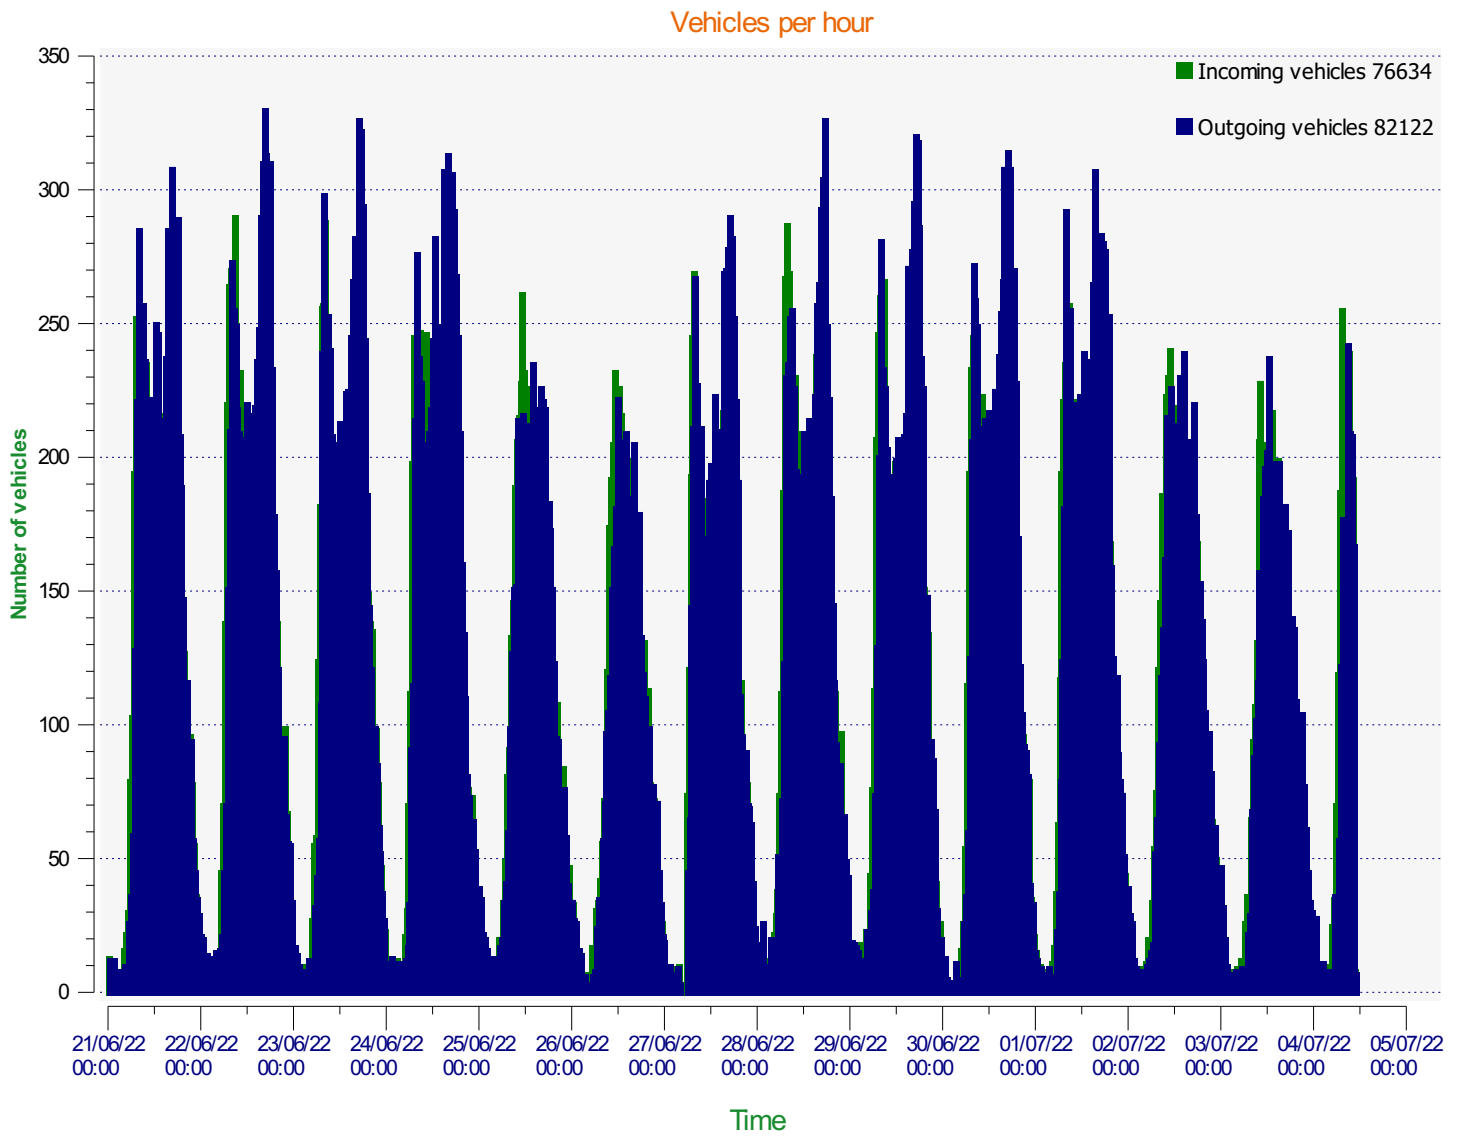

**Location:** BW1 Coppice Hill

**Comments:**

**Start date:** Tuesday, June 21, 2022 12:00 AM  
**End date:** Monday, July 4, 2022 10:30 AM

**Location:** BW1 Coppice Hill

**Comments:**

**Start date:** Tuesday, June 21, 2022 12:00 AM  
**End date:** Monday, July 4, 2022 10:30 AM

**Location:** BW1 Coppice Hill

**Comments:**

Incoming vehicles

- <= 30 Mph : 49,726 - (64.89 %)
- 31 - 35 Mph : 14,359 - (18.74 %)
- 36 - 40 Mph : 7,932 - (10.35 %)
- 41 - 45 Mph : 3,309 - (4.32 %)
- 46 - 65 Mph (et +) : 1,308 - (1.71 %)

### Outgoing vehicles

**Start date:** Tuesday, June 21, 2022 12:00 AM  
**End date:** Monday, July 4, 2022 10:30 AM

**Location:** BW1 Coppice Hill

**Comments:**