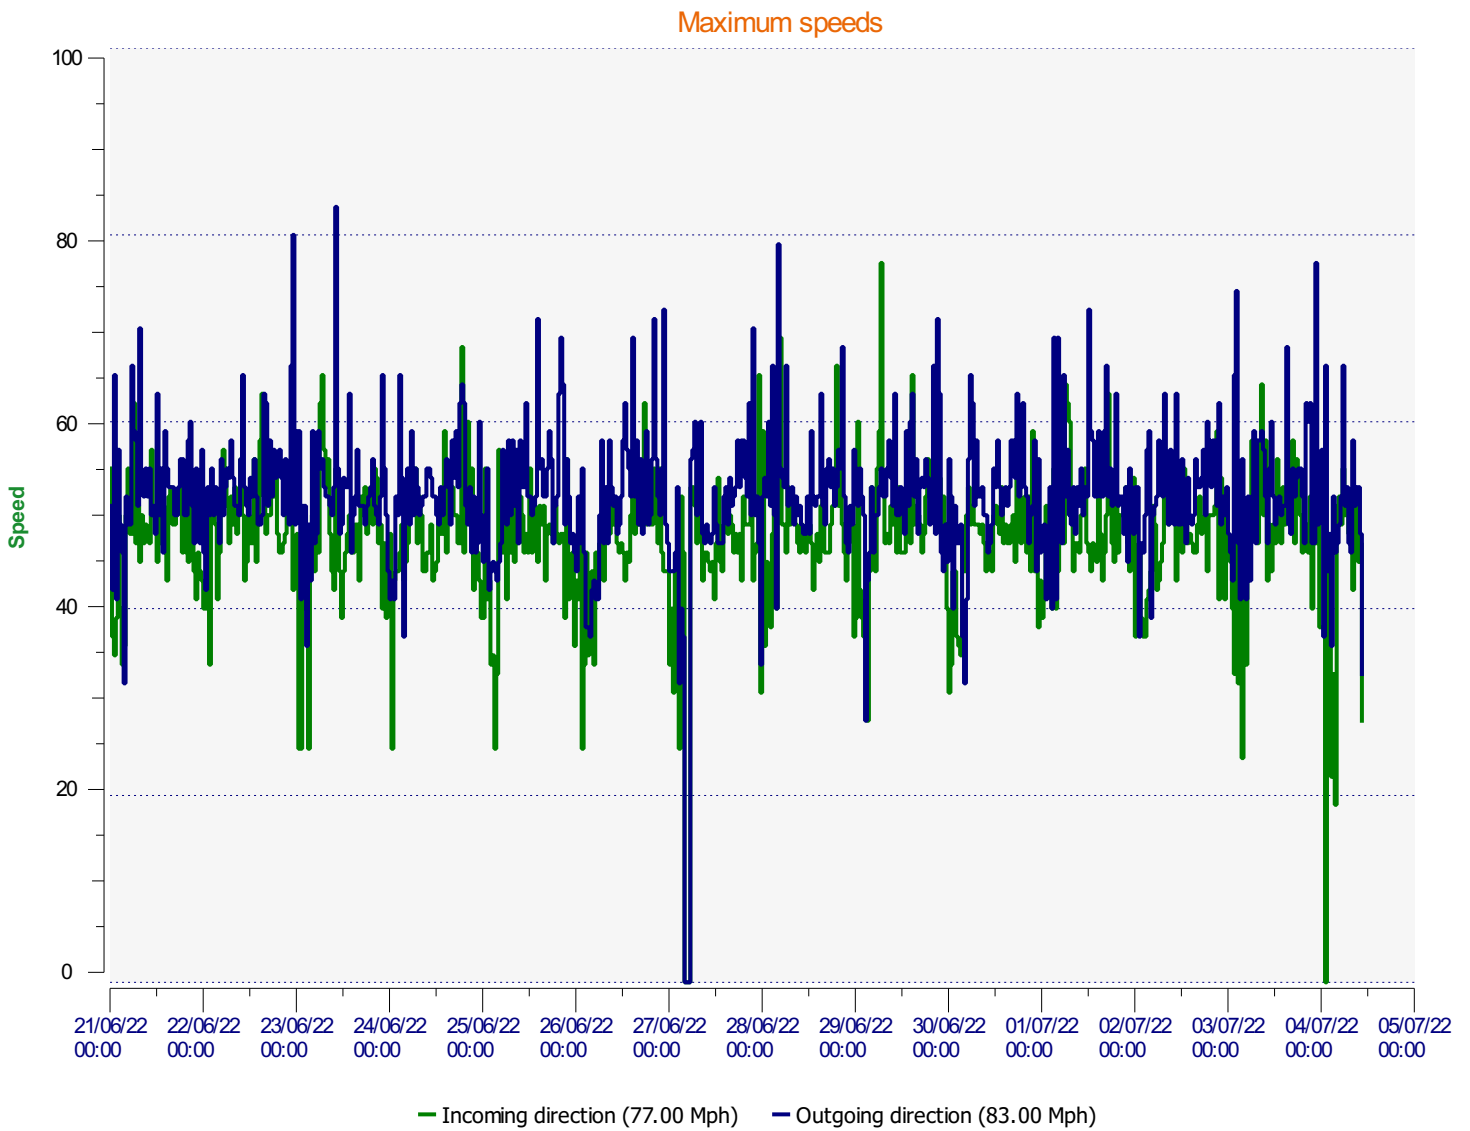

# Élan Cité

DÉTECTER • INFORMER • SÉCURISER

---

**Start date:** Tuesday, June 21, 2022 12:00 AM  
**End date:** Monday, July 4, 2022 10:30 AM

**Location:** BW1 Coppice Hill

**Comments:**

---

**Start date:** Tuesday, June 21, 2022 12:00 AM  
**End date:** Monday, July 4, 2022 10:30 AM

**Location:** BW1 Coppice Hill

**Comments:**

**Start date:** Tuesday, June 21, 2022 12:00 AM  
**End date:** Monday, July 4, 2022 10:30 AM

**Location:** BW1 Coppice Hill

**Comments:**

**Start date:** Tuesday, June 21, 2022 12:00 AM  
**End date:** Monday, July 4, 2022 10:30 AM

**Location:** BW1 Coppice Hill

**Comments:**

Incoming vehicles

- <= 30 Mph : 49,726 - (64.89 %)
- 31 - 35 Mph : 14,359 - (18.74 %)
- 36 - 40 Mph : 7,932 - (10.35 %)
- 41 - 45 Mph : 3,309 - (4.32 %)
- 46 - 65 Mph (et +) : 1,308 - (1.71 %)

### Outgoing vehicles

**Start date:** Tuesday, June 21, 2022 12:00 AM  
**End date:** Monday, July 4, 2022 10:30 AM

**Location:** BW1 Coppice Hill

**Comments:**