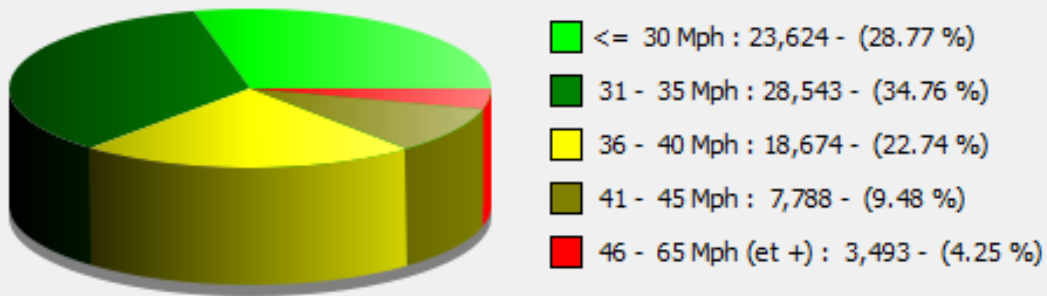

Outgoing vehicles

Start date: Tuesday, June 21, 2022 12:00 AM
End date: Monday, July 4, 2022 10:30 AM

Location: BW1 Coppice Hill

Comments: