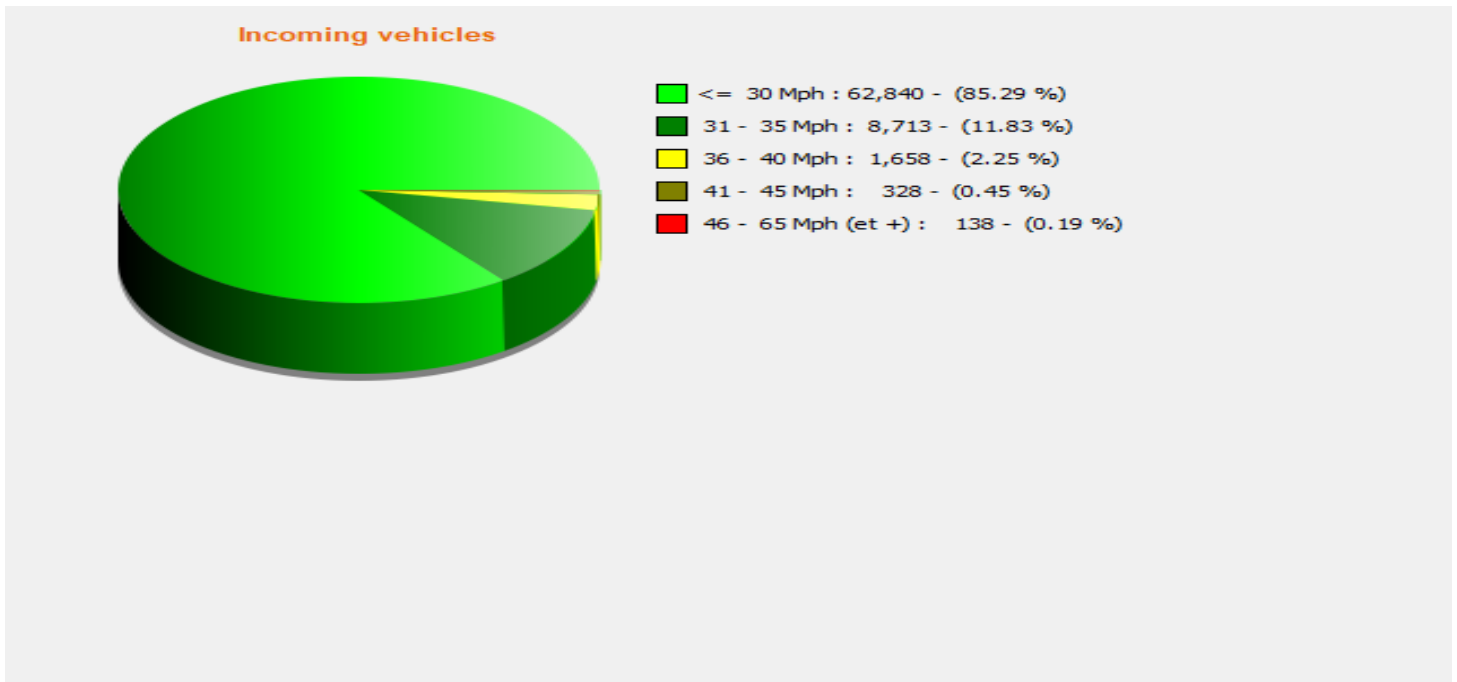

Start date: Tuesday, July 5, 2022 12:00 AM
End date: Monday, July 18, 2022 8:30 AM

Location: BW2 Winchester Road

Comments: