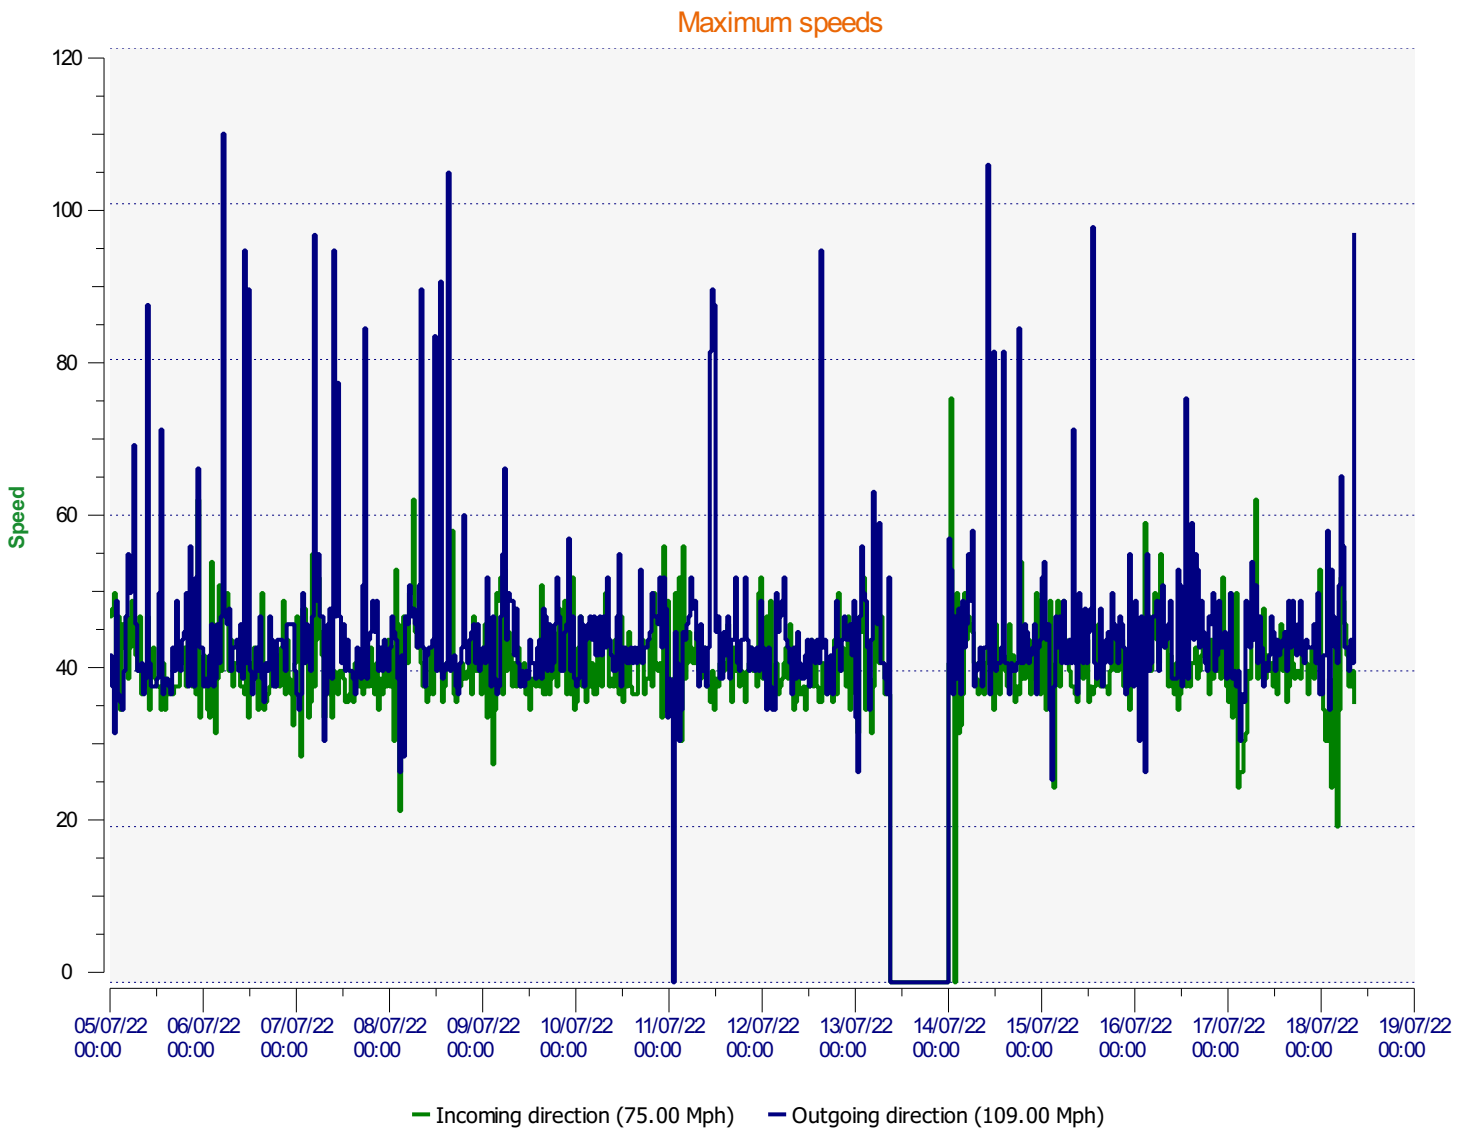

# Élan Cité

DÉTECTER • INFORMER • SÉCURISER

---

**Start date:** Tuesday, July 5, 2022 12:00 AM  
**End date:** Monday, July 18, 2022 8:30 AM

**Location:** BW2 Winchester Road

**Comments:**

---

**Start date:** Tuesday, July 5, 2022 12:00 AM  
**End date:** Monday, July 18, 2022 8:30 AM

**Location:** BW2 Winchester Road

**Comments:**

**Start date:** Tuesday, July 5, 2022 12:00 AM  
**End date:** Monday, July 18, 2022 8:30 AM

**Location:** BW2 Winchester Road

**Comments:**

**Start date:** Tuesday, July 5, 2022 12:00 AM  
**End date:** Monday, July 18, 2022 8:30 AM

**Location:** BW2 Winchester Road

**Comments:**

**Start date:** Tuesday, July 5, 2022 12:00 AM  
**End date:** Monday, July 18, 2022 8:30 AM

**Location:** BW2 Winchester Road

**Comments:**

### Outgoing vehicles

- <= 30 Mph : 49,055 - (69.11 %)
- 31 - 35 Mph : 17,257 - (24.31 %)
- 36 - 40 Mph : 3,624 - (5.11 %)
- 41 - 45 Mph : 745 - (1.05 %)
- 46 - 65 Mph (et +) : 299 - (0.42 %)

**Start date:** Tuesday, July 5, 2022 12:00 AM  
**End date:** Monday, July 18, 2022 8:30 AM