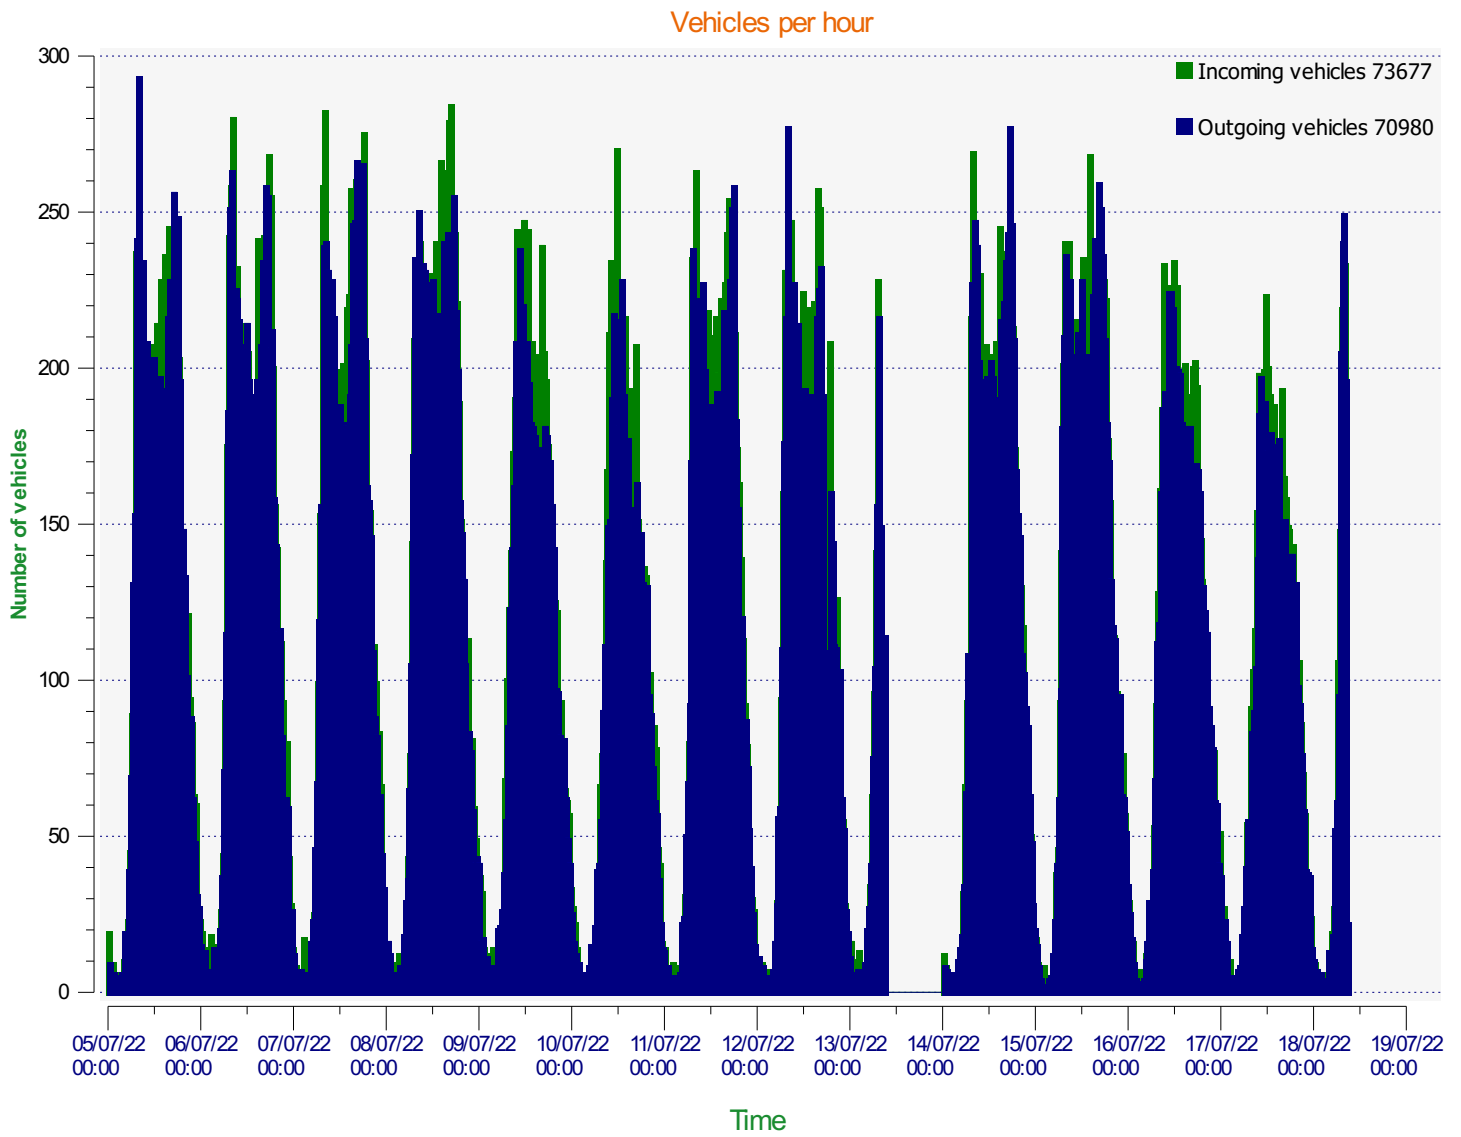

**Location:** BW2 Winchester Road

**Comments:**

**Start date:** Tuesday, July 5, 2022 12:00 AM  
**End date:** Monday, July 18, 2022 8:30 AM

**Location:** BW2 Winchester Road

**Comments:**

**Start date:** Tuesday, July 5, 2022 12:00 AM  
**End date:** Monday, July 18, 2022 8:30 AM

**Location:** BW2 Winchester Road

**Comments:**

**Start date:** Tuesday, July 5, 2022 12:00 AM  
**End date:** Monday, July 18, 2022 8:30 AM

**Location:** BW2 Winchester Road

**Comments:**

### Outgoing vehicles

- <= 30 Mph : 49,055 - (69.11 %)
- 31 - 35 Mph : 17,257 - (24.31 %)
- 36 - 40 Mph : 3,624 - (5.11 %)
- 41 - 45 Mph : 745 - (1.05 %)
- 46 - 65 Mph (et +) : 299 - (0.42 %)

**Start date:** Tuesday, July 5, 2022 12:00 AM  
**End date:** Monday, July 18, 2022 8:30 AM