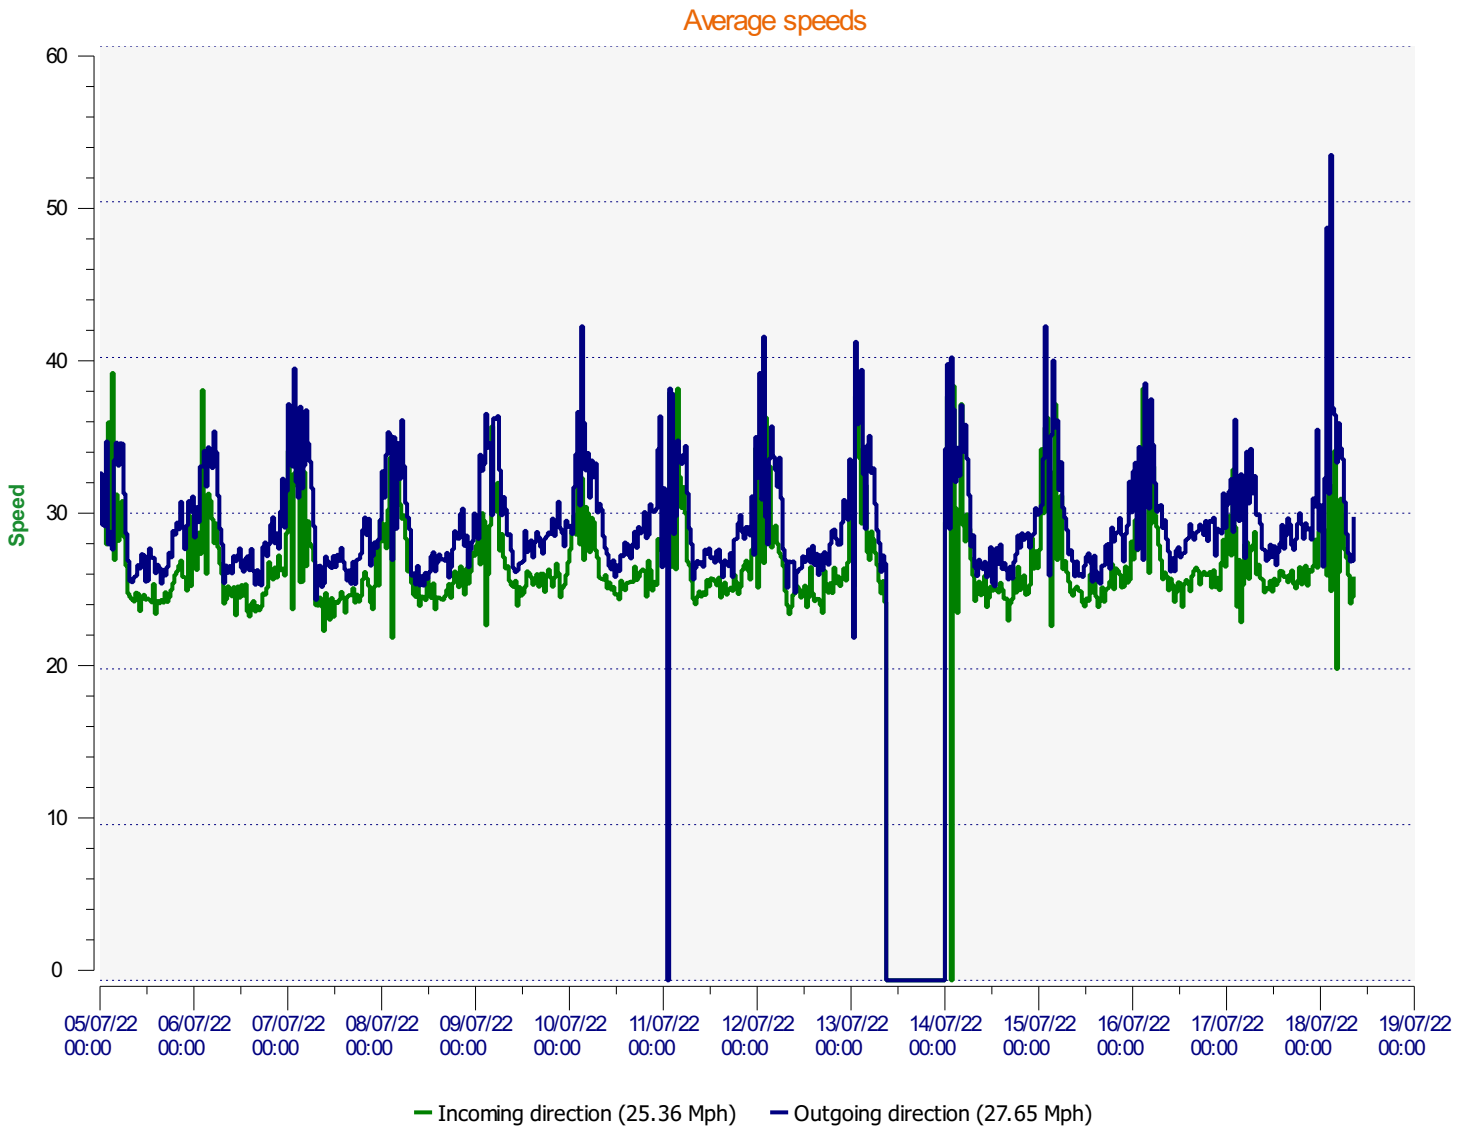

# Élan Cité

DÉTECTER • INFORMER • SÉCURISER

---

**Start date:** Tuesday, July 5, 2022 12:00 AM  
**End date:** Monday, July 18, 2022 8:30 AM

**Location:** BW2 Winchester Road

**Comments:**

---

**Start date:** Tuesday, July 5, 2022 12:00 AM  
**End date:** Monday, July 18, 2022 8:30 AM

**Location:** BW2 Winchester Road

**Comments:**

**Start date:** Tuesday, July 5, 2022 12:00 AM  
**End date:** Monday, July 18, 2022 8:30 AM

**Location:** BW2 Winchester Road

**Comments:**

**Start date:** Tuesday, July 5, 2022 12:00 AM  
**End date:** Monday, July 18, 2022 8:30 AM

### Outgoing vehicles

- <= 30 Mph : 49,055 - (69.11 %)
- 31 - 35 Mph : 17,257 - (24.31 %)
- 36 - 40 Mph : 3,624 - (5.11 %)
- 41 - 45 Mph : 745 - (1.05 %)
- 46 - 65 Mph (et +) : 299 - (0.42 %)

**Start date:** Tuesday, July 5, 2022 12:00 AM  
**End date:** Monday, July 18, 2022 8:30 AM