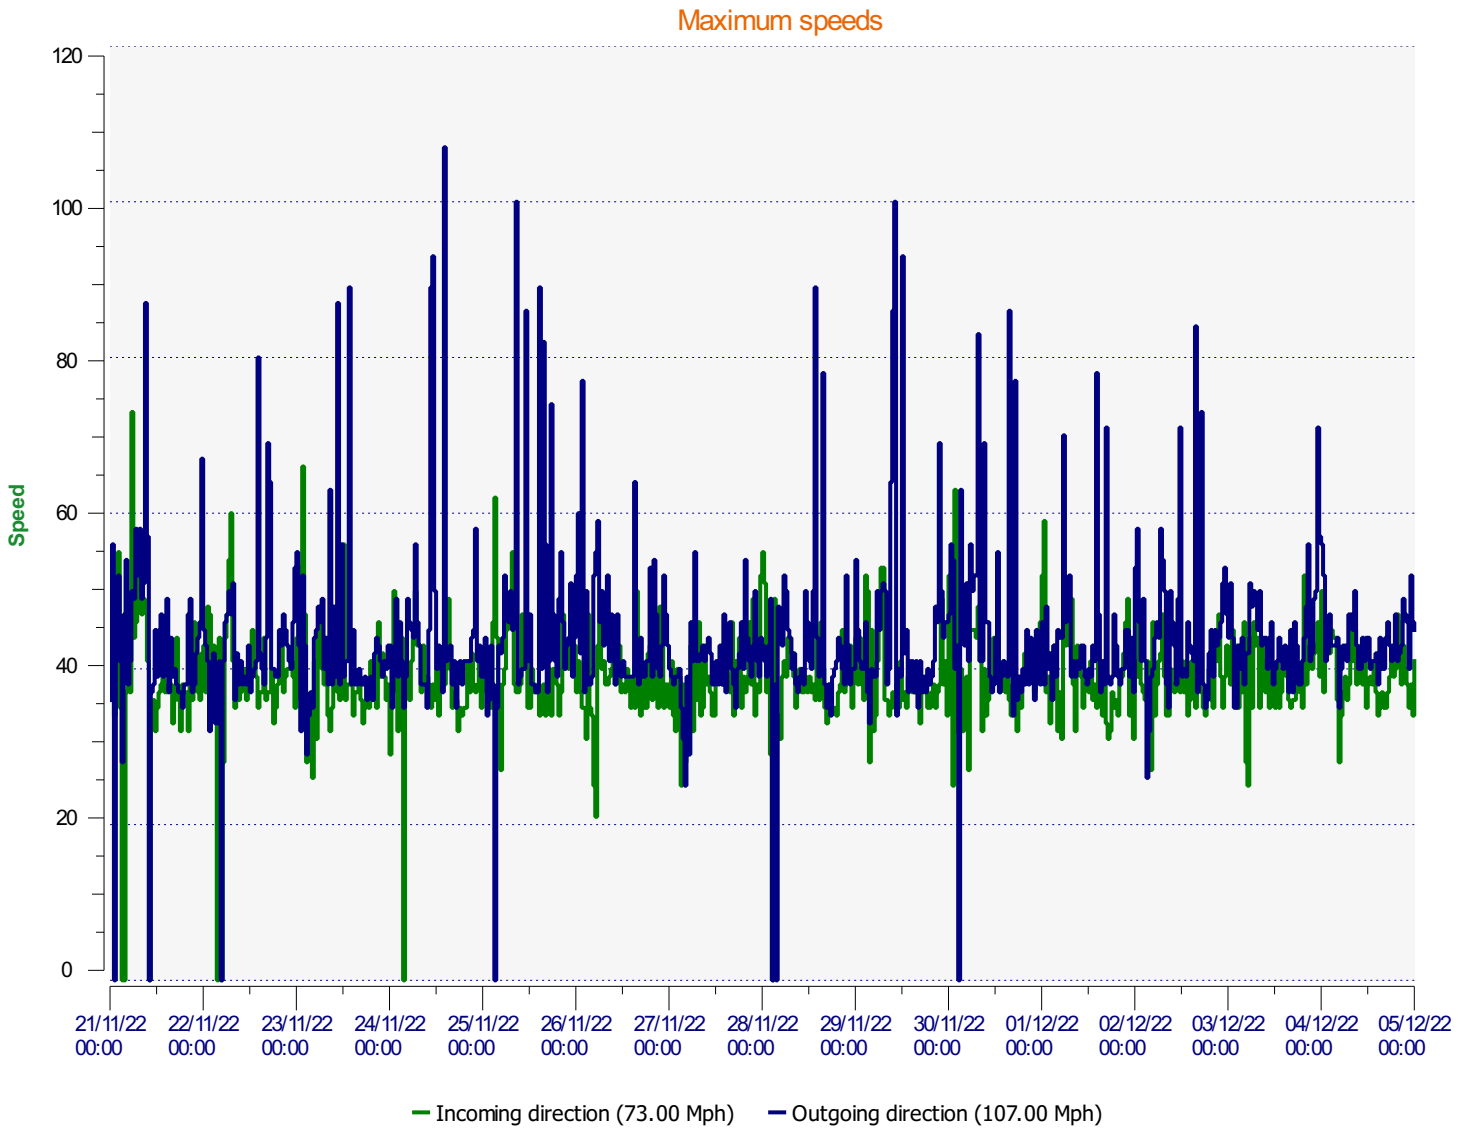

# Élan Cité

DÉTECTER • INFORMER • SÉCURISER

---

**Start date:** Monday, November 21, 2022 12:00 AM  
**End date:** Monday, December 5, 2022 12:00 AM

**Location:** BW2 - Winchester Roadl

**Comments:**

---

**Start date:** Monday, November 21, 2022 12:00 AM  
**End date:** Monday, December 5, 2022 12:00 AM

**Location:** BW2 - Winchester Roadl

**Comments:**

**Start date:** Monday, November 21, 2022 12:00 AM  
**End date:** Monday, December 5, 2022 12:00 AM

**Location:** BW2 - Winchester Roadl

**Comments:**

**Start date:** Monday, November 21, 2022 12:00 AM  
**End date:** Monday, December 5, 2022 12:00 AM

**Location:** BW2 - Winchester Roadl

**Comments:**

**Start date:** Monday, November 21, 2022 12:00 AM  
**End date:** Monday, December 5, 2022 12:00 AM

**Location:** BW2 - Winchester Roadl

**Comments:**

### Outgoing vehicles

<span style="color: green;">■</span>	<= 30 Mph : 63,926 - (76.13 %)
<span style="color: darkgreen;">■</span>	31 - 35 Mph : 15,878 - (18.91 %)
<span style="color: yellow;">■</span>	36 - 40 Mph : 3,154 - (3.76 %)
<span style="color: olive;">■</span>	41 - 45 Mph : 696 - (0.83 %)
<span style="color: red;">■</span>	46 - 65 Mph (et +) : 313 - (0.37 %)