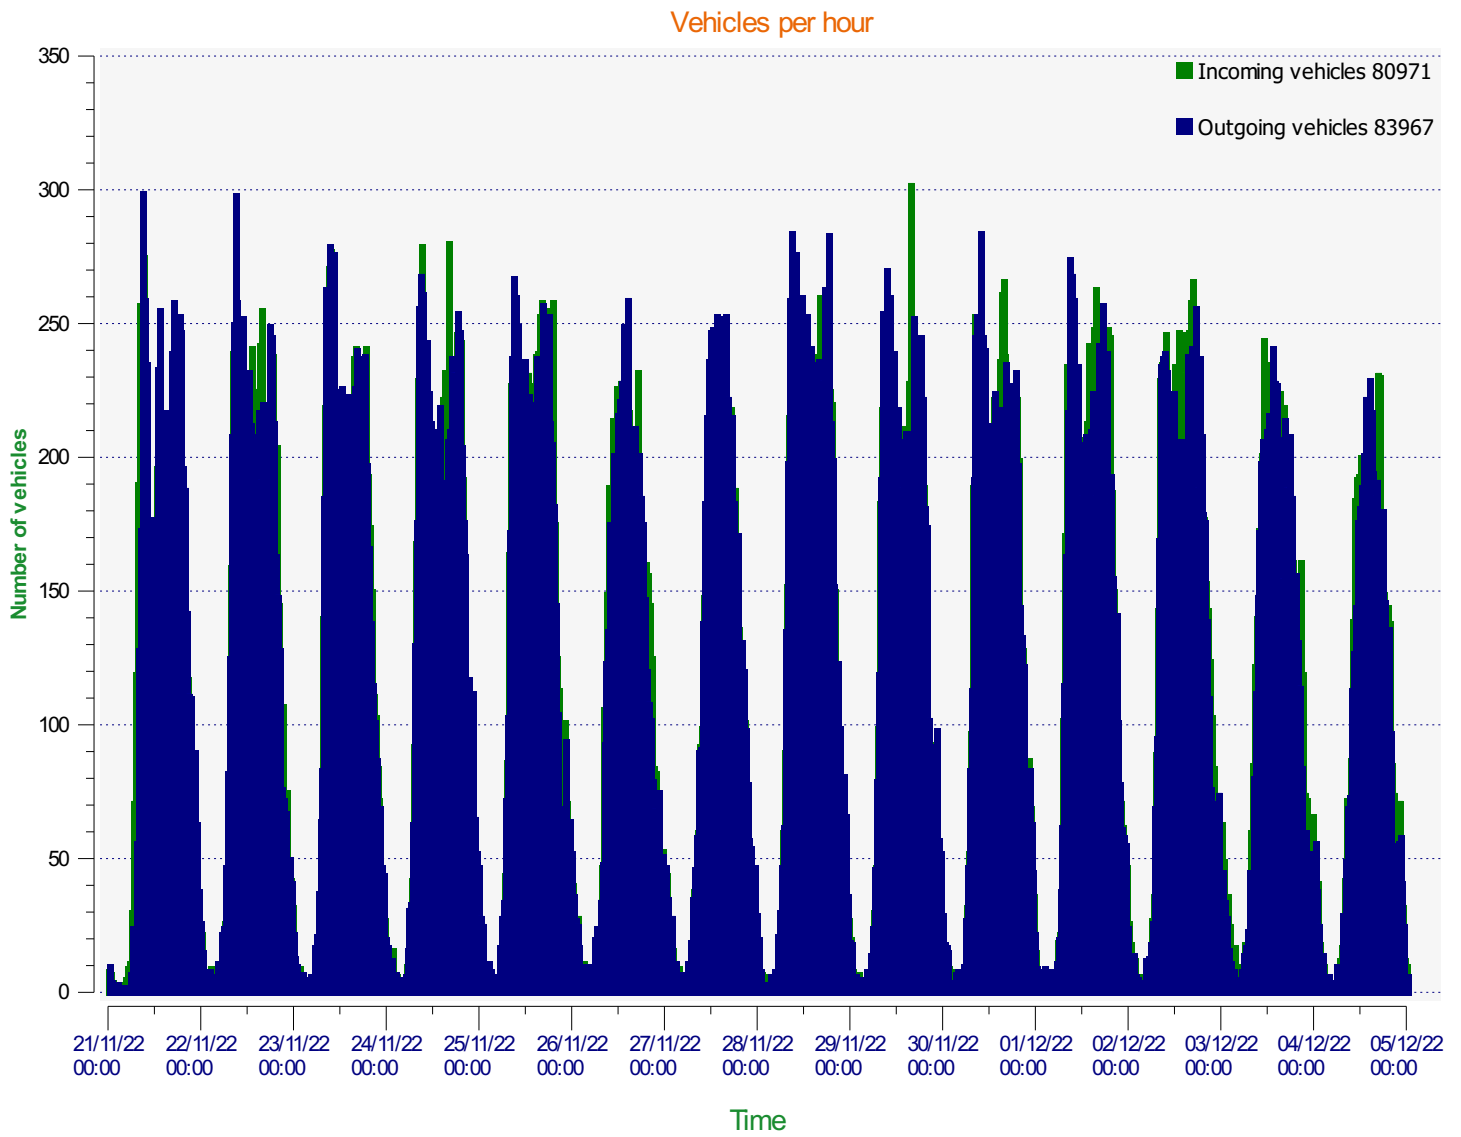

**Location:** BW2 - Winchester Roadl

**Comments:**

**Start date:** Monday, November 21, 2022 12:00 AM  
**End date:** Monday, December 5, 2022 12:00 AM

**Location:** BW2 - Winchester Roadl

**Comments:**

**Start date:** Monday, November 21, 2022 12:00 AM  
**End date:** Monday, December 5, 2022 12:00 AM

**Location:** BW2 - Winchester Roadl

**Comments:**

**Start date:** Monday, November 21, 2022 12:00 AM  
**End date:** Monday, December 5, 2022 12:00 AM

**Location:** BW2 - Winchester Roadl

**Comments:**

### Outgoing vehicles

<span style="color: green;">■</span>	<= 30 Mph : 63,926 - (76.13 %)
<span style="color: darkgreen;">■</span>	31 - 35 Mph : 15,878 - (18.91 %)
<span style="color: yellow;">■</span>	36 - 40 Mph : 3,154 - (3.76 %)
<span style="color: olive;">■</span>	41 - 45 Mph : 696 - (0.83 %)
<span style="color: red;">■</span>	46 - 65 Mph (et +) : 313 - (0.37 %)

---

**Start date:** Monday, November 21, 2022 12:00 AM  
**End date:** Monday, December 5, 2022 12:00 AM

**Location:** BW2 - Winchester Roadl

**Comments:**

---