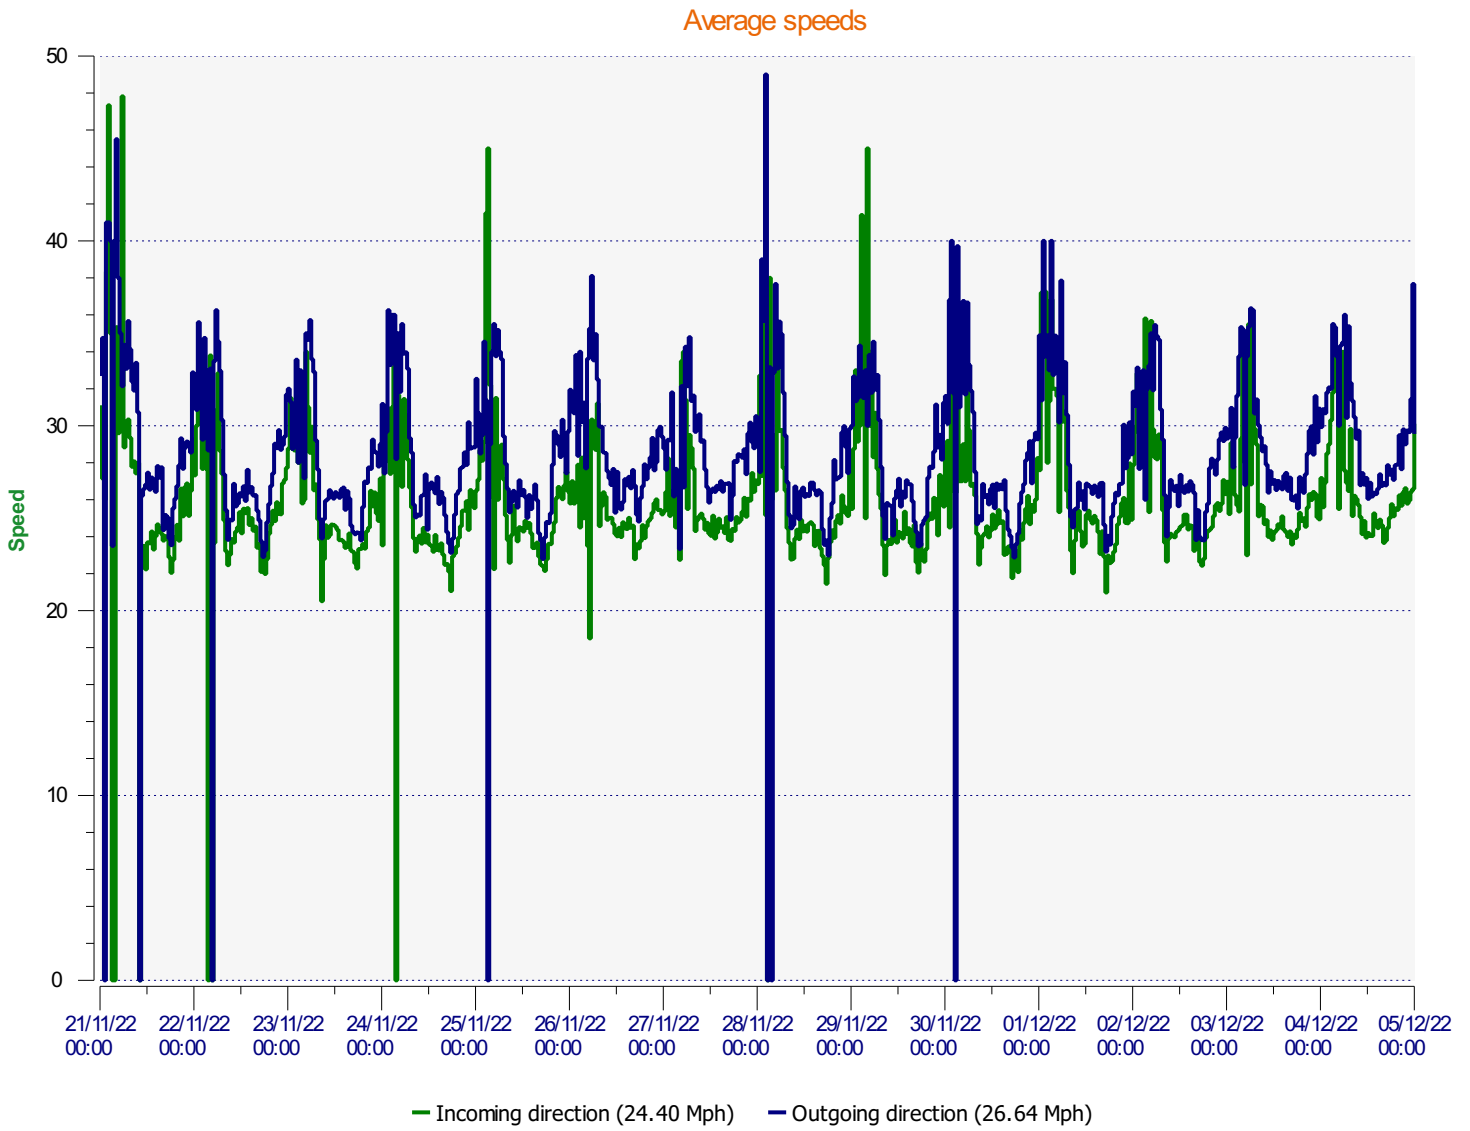

# Élan Cité

DÉTECTER • INFORMER • SÉCURISER

---

**Start date:** Monday, November 21, 2022 12:00 AM  
**End date:** Monday, December 5, 2022 12:00 AM

**Location:** BW2 - Winchester Roadl

**Comments:**

---

**Start date:** Monday, November 21, 2022 12:00 AM  
**End date:** Monday, December 5, 2022 12:00 AM

**Location:** BW2 - Winchester Roadl

**Comments:**

**Start date:** Monday, November 21, 2022 12:00 AM  
**End date:** Monday, December 5, 2022 12:00 AM

**Location:** BW2 - Winchester Roadl

**Comments:**

**Start date:** Monday, November 21, 2022 12:00 AM  
**End date:** Monday, December 5, 2022 12:00 AM

**Location:** BW2 - Winchester Roadl

**Comments:**

**Start date:** Monday, November 21, 2022 12:00 AM  
**End date:** Monday, December 5, 2022 12:00 AM

**Location:** BW2 - Winchester Roadl

**Comments:**

### Outgoing vehicles

<span style="color: green;">■</span>	<= 30 Mph : 63,926 - (76.13 %)
<span style="color: darkgreen;">■</span>	31 - 35 Mph : 15,878 - (18.91 %)
<span style="color: yellow;">■</span>	36 - 40 Mph : 3,154 - (3.76 %)
<span style="color: olive;">■</span>	41 - 45 Mph : 696 - (0.83 %)
<span style="color: red;">■</span>	46 - 65 Mph (et +) : 313 - (0.37 %)