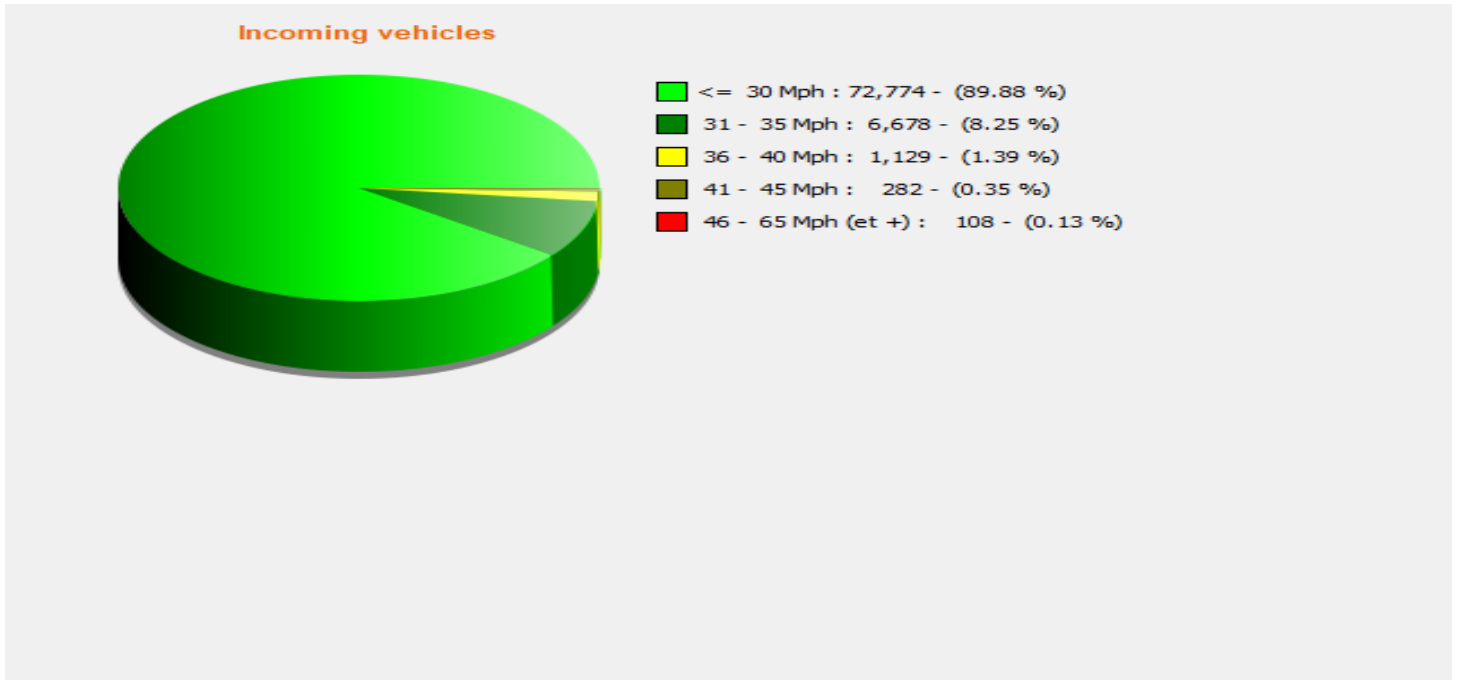

**Location:** BW2 - Winchester Roadl

**Comments:**

**Start date:** Monday, November 21, 2022 12:00 AM  
**End date:** Monday, December 5, 2022 12:00 AM

**Location:** BW2 - Winchester Roadl

**Comments:**

**Start date:** Monday, November 21, 2022 12:00 AM  
**End date:** Monday, December 5, 2022 12:00 AM

**Location:** BW2 - Winchester Roadl

**Comments:**

**Start date:** Monday, November 21, 2022 12:00 AM  
**End date:** Monday, December 5, 2022 12:00 AM

**Location:** BW2 - Winchester Roadl

**Comments:**