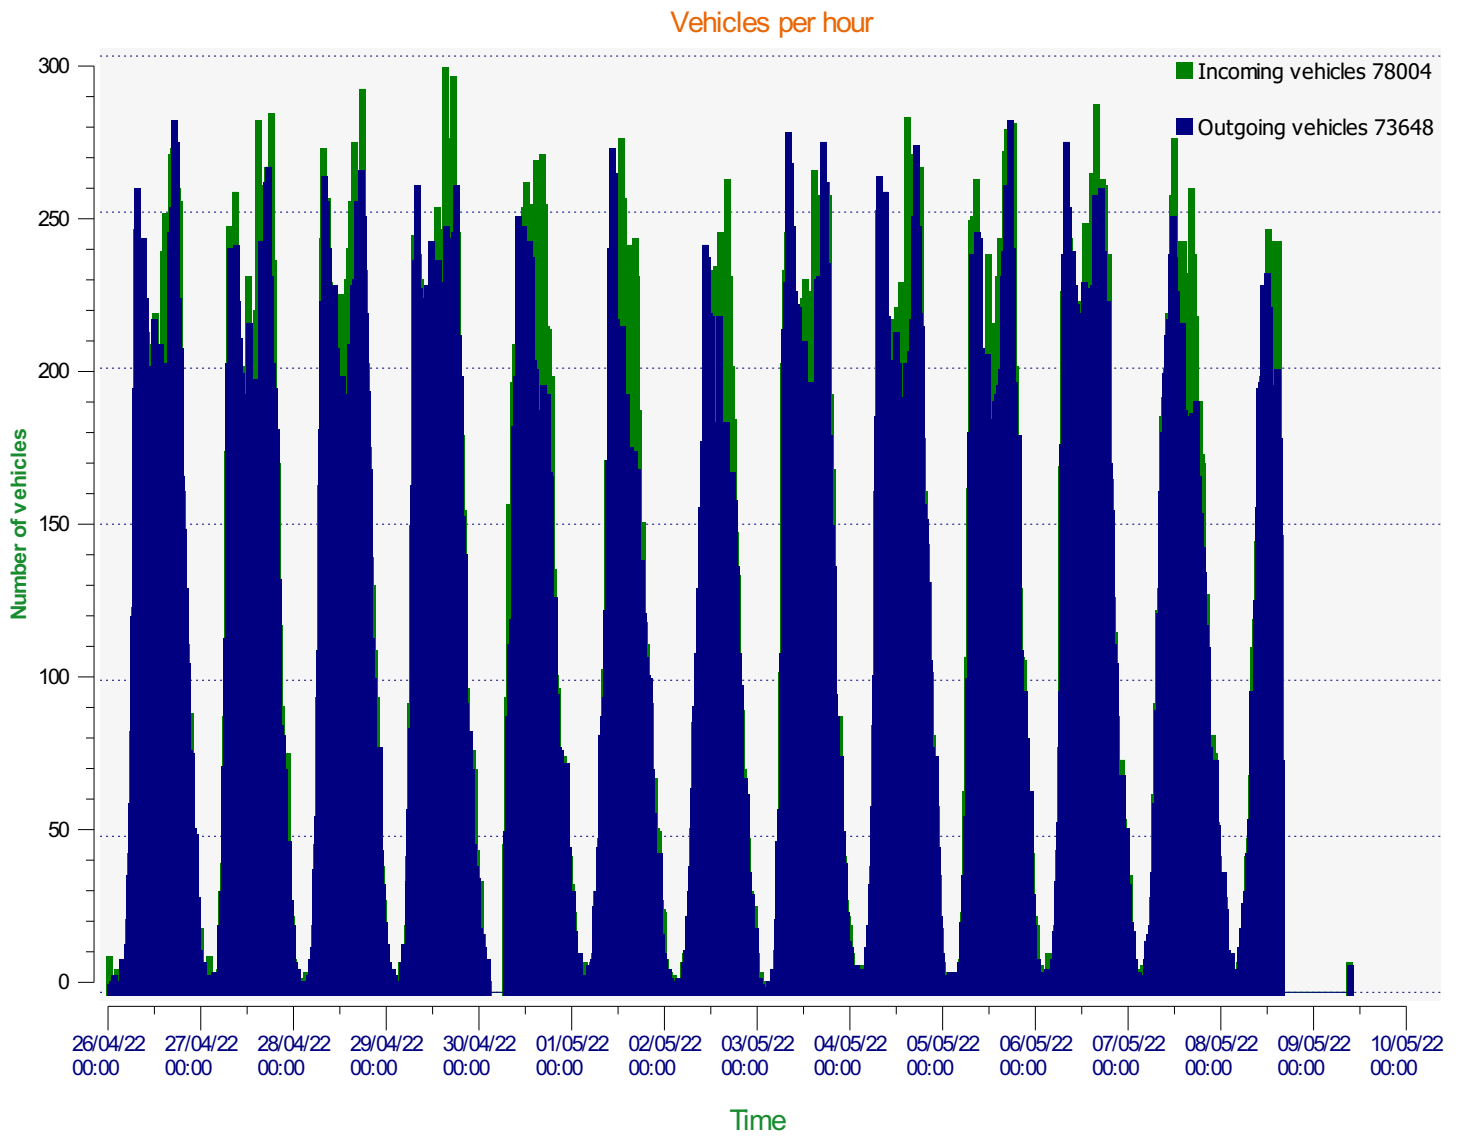

Location: Churchill Avenue

Comments:

Start date: Tuesday, April 26, 2022 12:00 AM
End date: Monday, May 9, 2022 9:00 AM

Location: Churchill Avenue

Comments:

Start date: Tuesday, April 26, 2022 12:00 AM
End date: Monday, May 9, 2022 9:00 AM

Location: Churchill Avenue

Comments:

Start date: Tuesday, April 26, 2022 12:00 AM
End date: Monday, May 9, 2022 9:00 AM

Location: Churchill Avenue

Comments:

Outgoing vehicles

Start date: Tuesday, April 26, 2022 12:00 AM
End date: Monday, May 9, 2022 9:00 AM