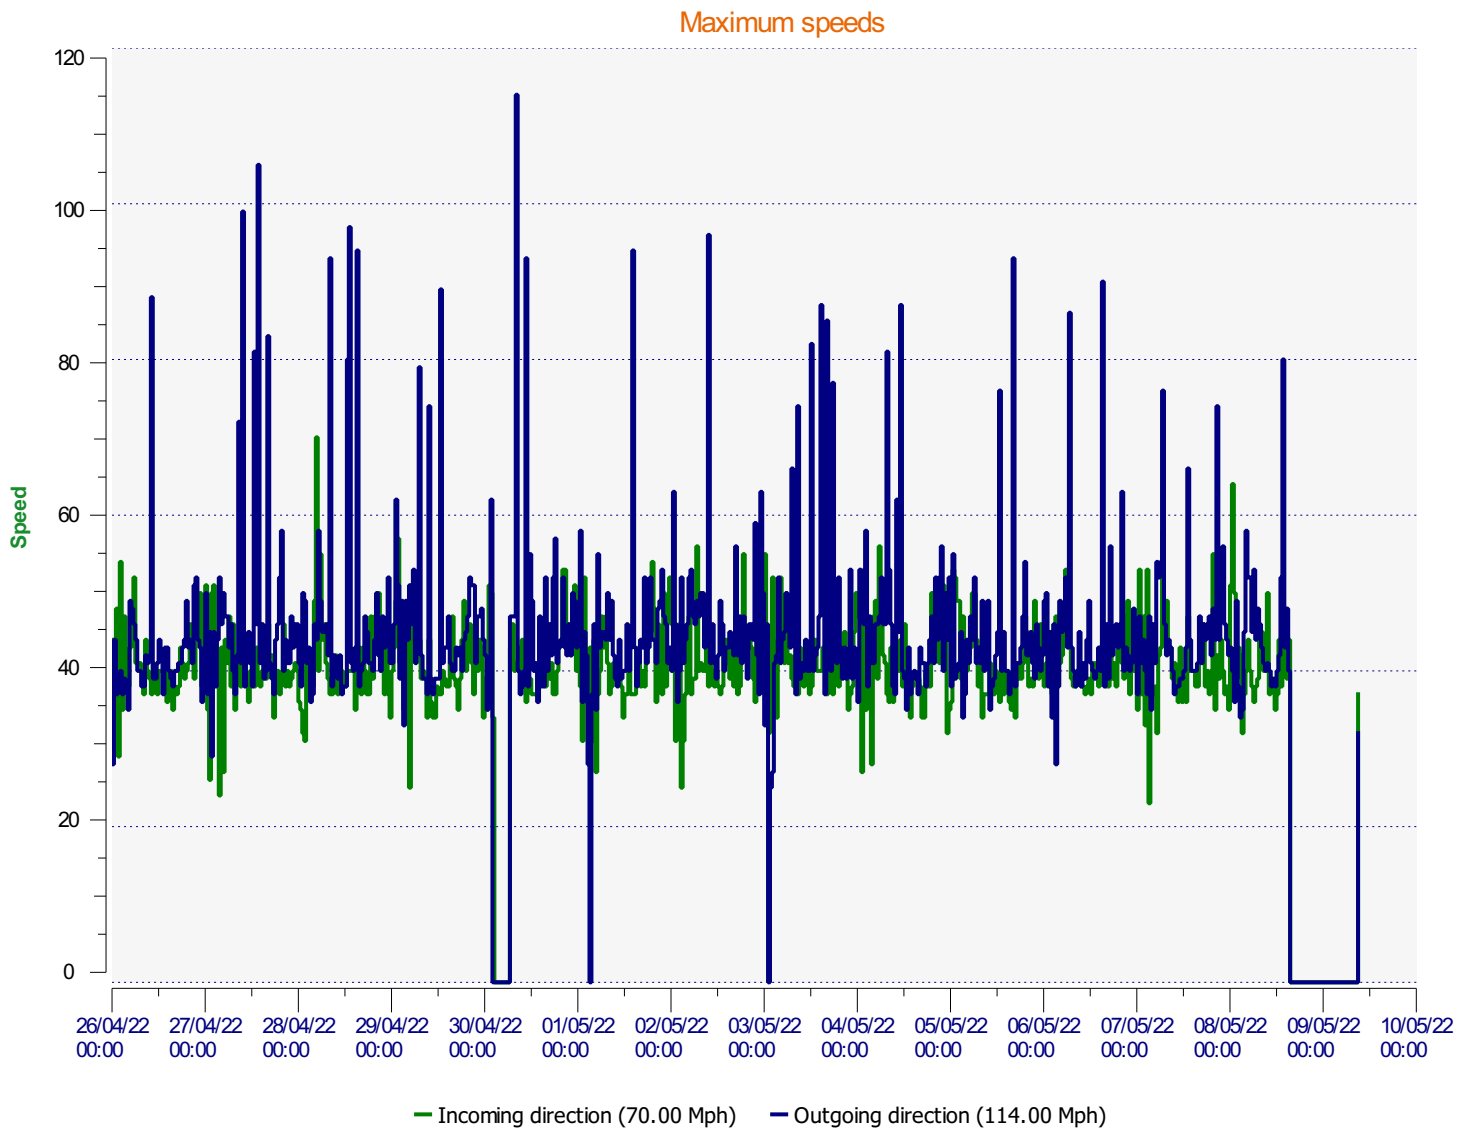

Élan Cité

DÉTECTER • INFORMER • SÉCURISER

Start date: Tuesday, April 26, 2022 12:00 AM
End date: Monday, May 9, 2022 9:00 AM

Location: Churchill Avenue

Comments:

Start date: Tuesday, April 26, 2022 12:00 AM
End date: Monday, May 9, 2022 9:00 AM

Location: Churchill Avenue

Comments:

Start date: Tuesday, April 26, 2022 12:00 AM
End date: Monday, May 9, 2022 9:00 AM

Location: Churchill Avenue

Comments:

Start date: Tuesday, April 26, 2022 12:00 AM
End date: Monday, May 9, 2022 9:00 AM

Location: Churchill Avenue

Comments:

Start date: Tuesday, April 26, 2022 12:00 AM
End date: Monday, May 9, 2022 9:00 AM

Location: Churchill Avenue

Comments:

Outgoing vehicles

Start date: Tuesday, April 26, 2022 12:00 AM
End date: Monday, May 9, 2022 9:00 AM