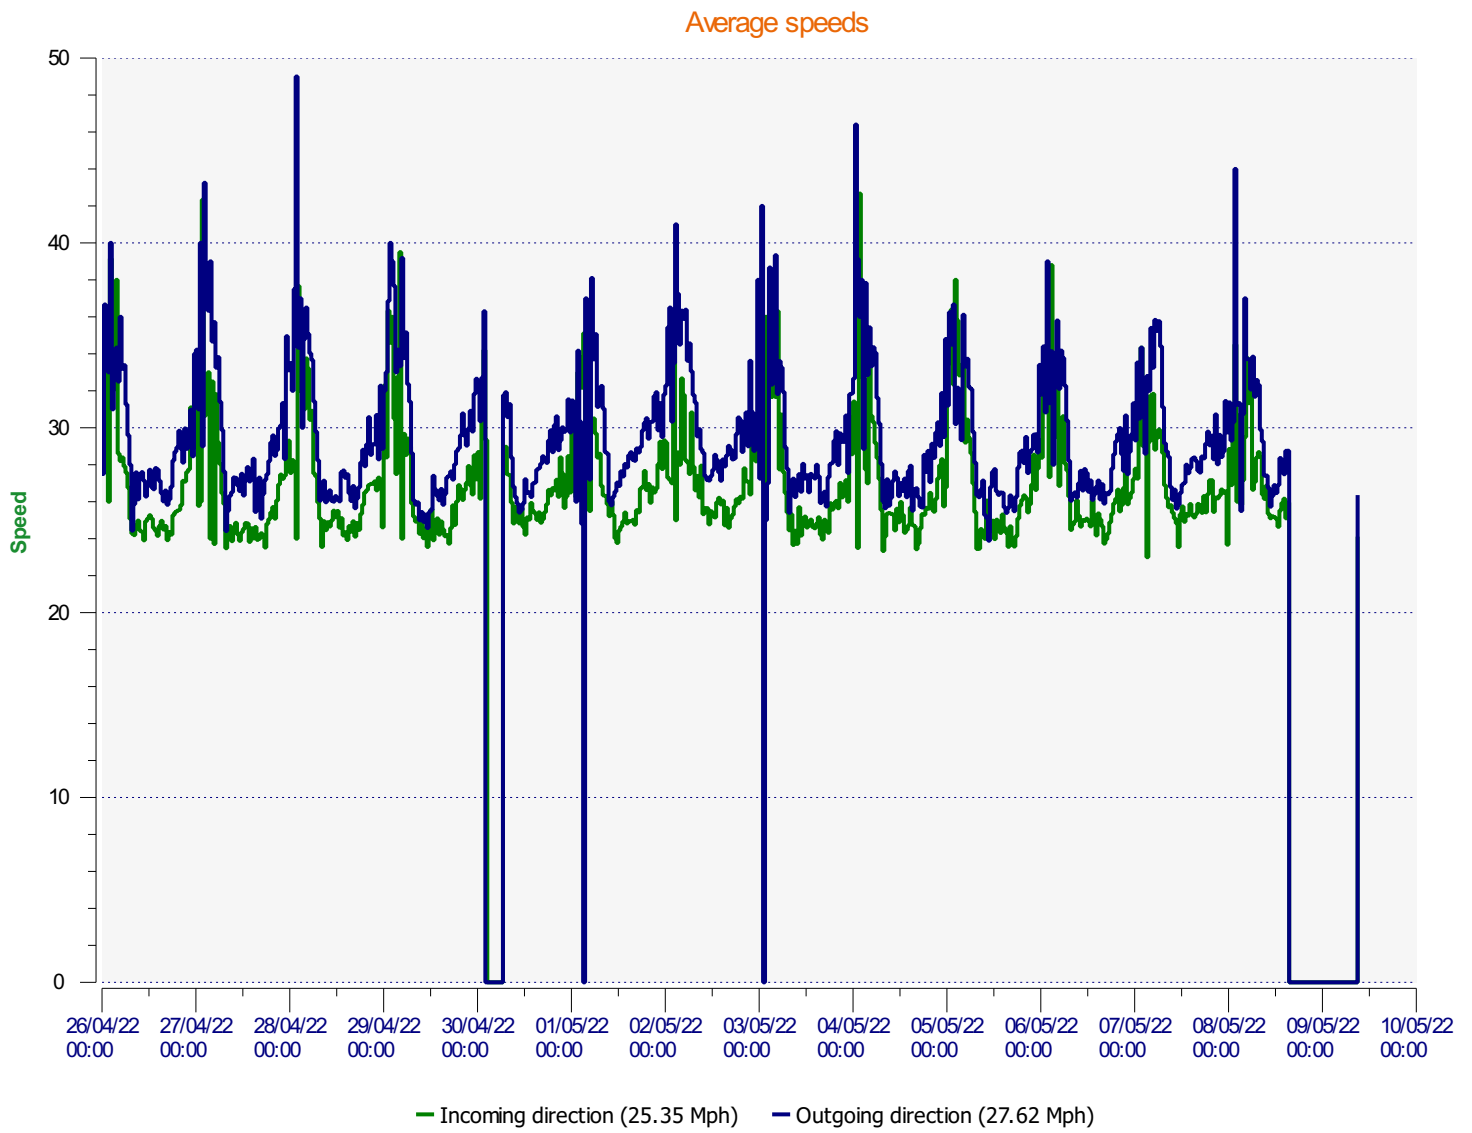

Élan Cité

DÉTECTER • INFORMER • SÉCURISER

Start date: Tuesday, April 26, 2022 12:00 AM
End date: Monday, May 9, 2022 9:00 AM

Location: Churchill Avenue

Comments:

Start date: Tuesday, April 26, 2022 12:00 AM
End date: Monday, May 9, 2022 9:00 AM

Location: Churchill Avenue

Comments:

Start date: Tuesday, April 26, 2022 12:00 AM
End date: Monday, May 9, 2022 9:00 AM

Location: Churchill Avenue

Comments:

Start date: Tuesday, April 26, 2022 12:00 AM
End date: Monday, May 9, 2022 9:00 AM

Location: Churchill Avenue

Comments:

Start date: Tuesday, April 26, 2022 12:00 AM
End date: Monday, May 9, 2022 9:00 AM

Location: Churchill Avenue

Comments:

Outgoing vehicles

Start date: Tuesday, April 26, 2022 12:00 AM
End date: Monday, May 9, 2022 9:00 AM