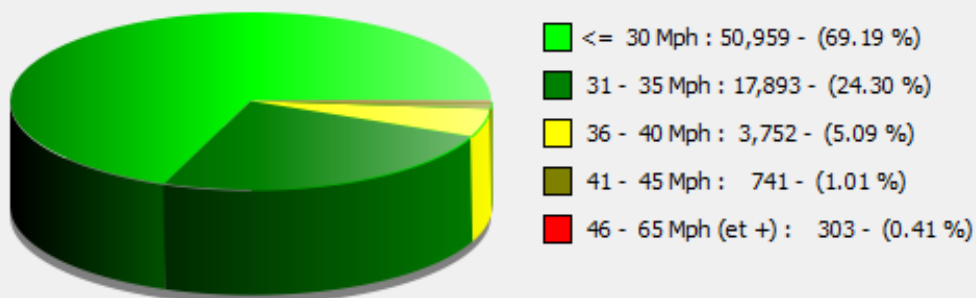

Location: Churchill Avenue

Comments:

Start date: Tuesday, April 26, 2022 12:00 AM
End date: Monday, May 9, 2022 9:00 AM

Location: Churchill Avenue

Comments:

Outgoing vehicles

Start date: Tuesday, April 26, 2022 12:00 AM
End date: Monday, May 9, 2022 9:00 AM