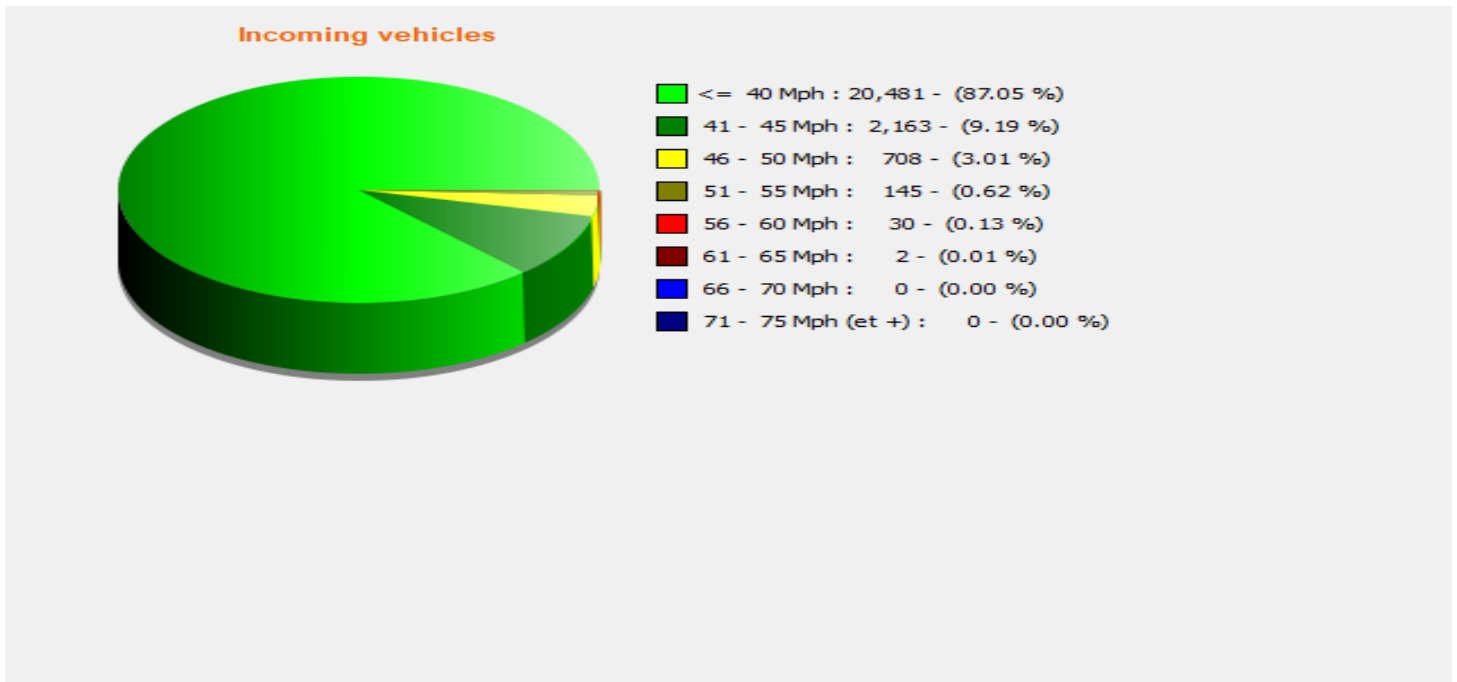

Location: BW3 - The Hangers

Comments:

Start date: Monday, December 5, 2022 12:00 AM
End date: Monday, December 19, 2022 12:00 AM

Location: BW3 - The Hangers

Comments:

Start date: Monday, December 5, 2022 12:00 AM
End date: Monday, December 19, 2022 12:00 AM

Location: BW3 - The Hangers

Comments:

Start date: Monday, December 5, 2022 12:00 AM
End date: Monday, December 19, 2022 12:00 AM

Location: BW3 - The Hangers

Comments:

Outgoing vehicles

■	<= 40 Mph : 21,561 - (77.88 %)
■	41 - 45 Mph : 4,322 - (15.61 %)
■	46 - 50 Mph : 1,415 - (5.11 %)
■	51 - 55 Mph : 308 - (1.11 %)
■	56 - 60 Mph : 64 - (0.23 %)
■	61 - 65 Mph : 6 - (0.02 %)
■	66 - 70 Mph : 8 - (0.03 %)