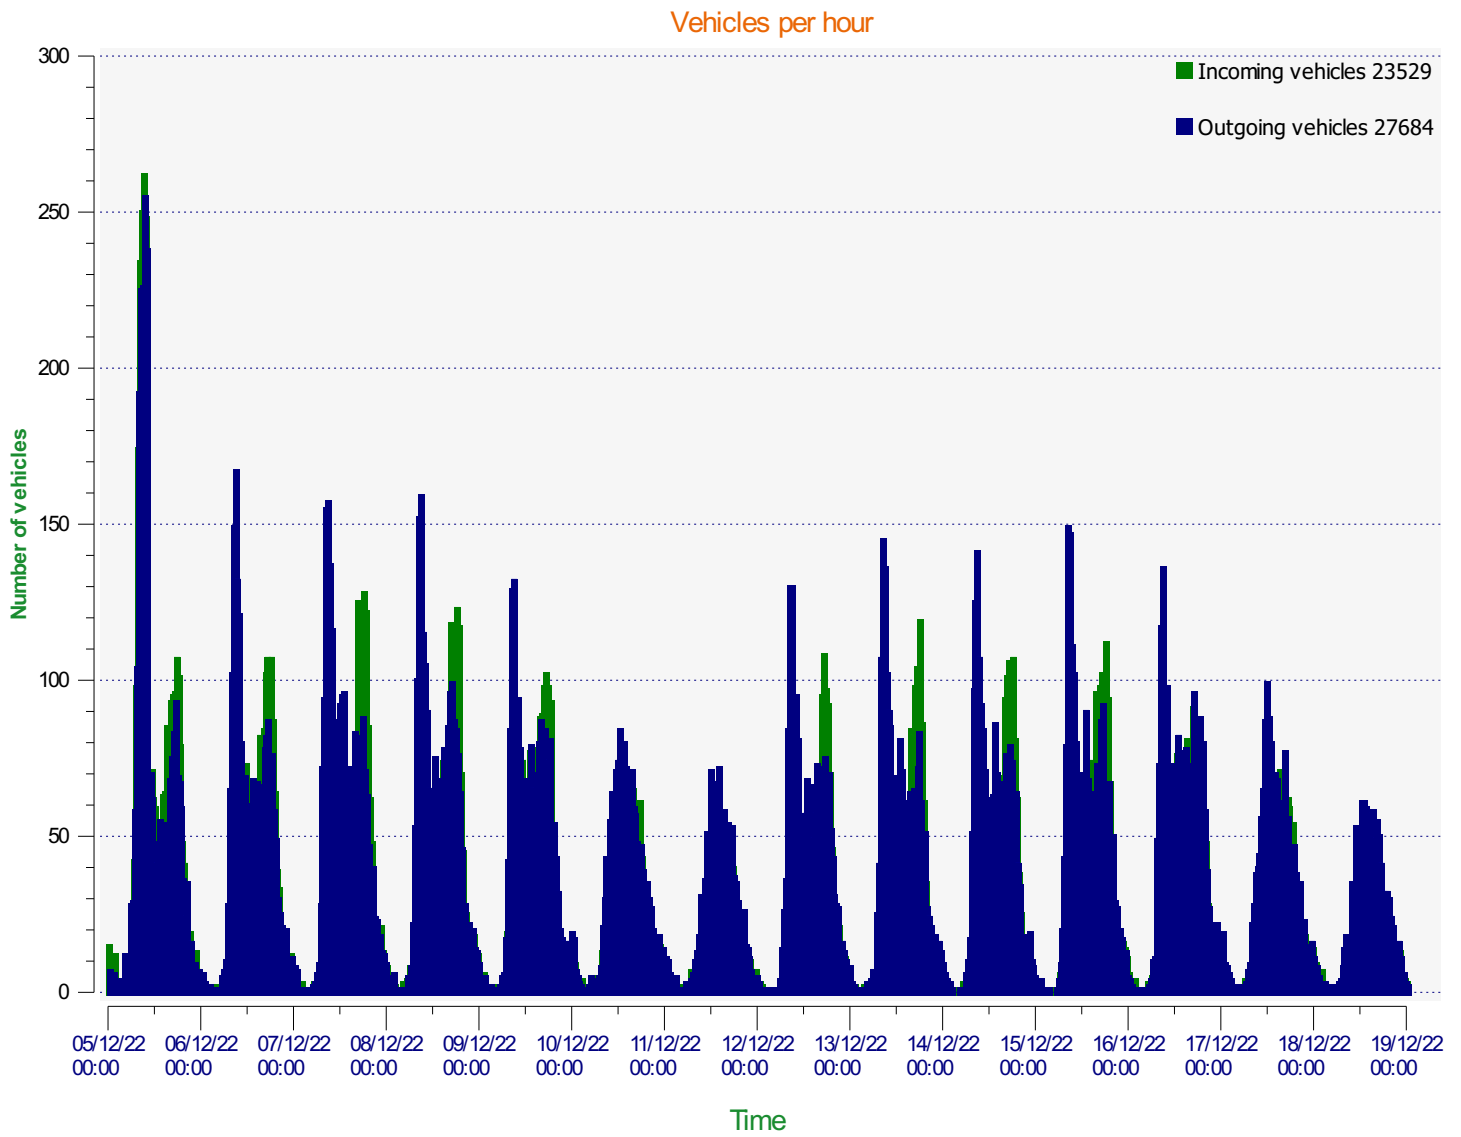

Élan Cité

DÉTECTER • INFORMER • SÉCURISER

Start date: Monday, December 5, 2022 12:00 AM
End date: Monday, December 19, 2022 12:00 AM

Location: BW3 - The Hangers

Comments:

Start date: Monday, December 5, 2022 12:00 AM
End date: Monday, December 19, 2022 12:00 AM

Location: BW3 - The Hangers

Comments:

Start date: Monday, December 5, 2022 12:00 AM
End date: Monday, December 19, 2022 12:00 AM

Location: BW3 - The Hangers

Comments:

Start date: Monday, December 5, 2022 12:00 AM
End date: Monday, December 19, 2022 12:00 AM

Location: BW3 - The Hangers

Comments:

Start date: Monday, December 5, 2022 12:00 AM
End date: Monday, December 19, 2022 12:00 AM

Location: BW3 - The Hangers

Comments:

Outgoing vehicles

■	<= 40 Mph : 21,561 - (77.88 %)
■	41 - 45 Mph : 4,322 - (15.61 %)
■	46 - 50 Mph : 1,415 - (5.11 %)
■	51 - 55 Mph : 308 - (1.11 %)
■	56 - 60 Mph : 64 - (0.23 %)
■	61 - 65 Mph : 6 - (0.02 %)
■	66 - 70 Mph : 8 - (0.03 %)

Start date: Monday, December 5, 2022 12:00 AM
End date: Monday, December 19, 2022 12:00 AM

Location: BW3 - The Hangers

Comments:
