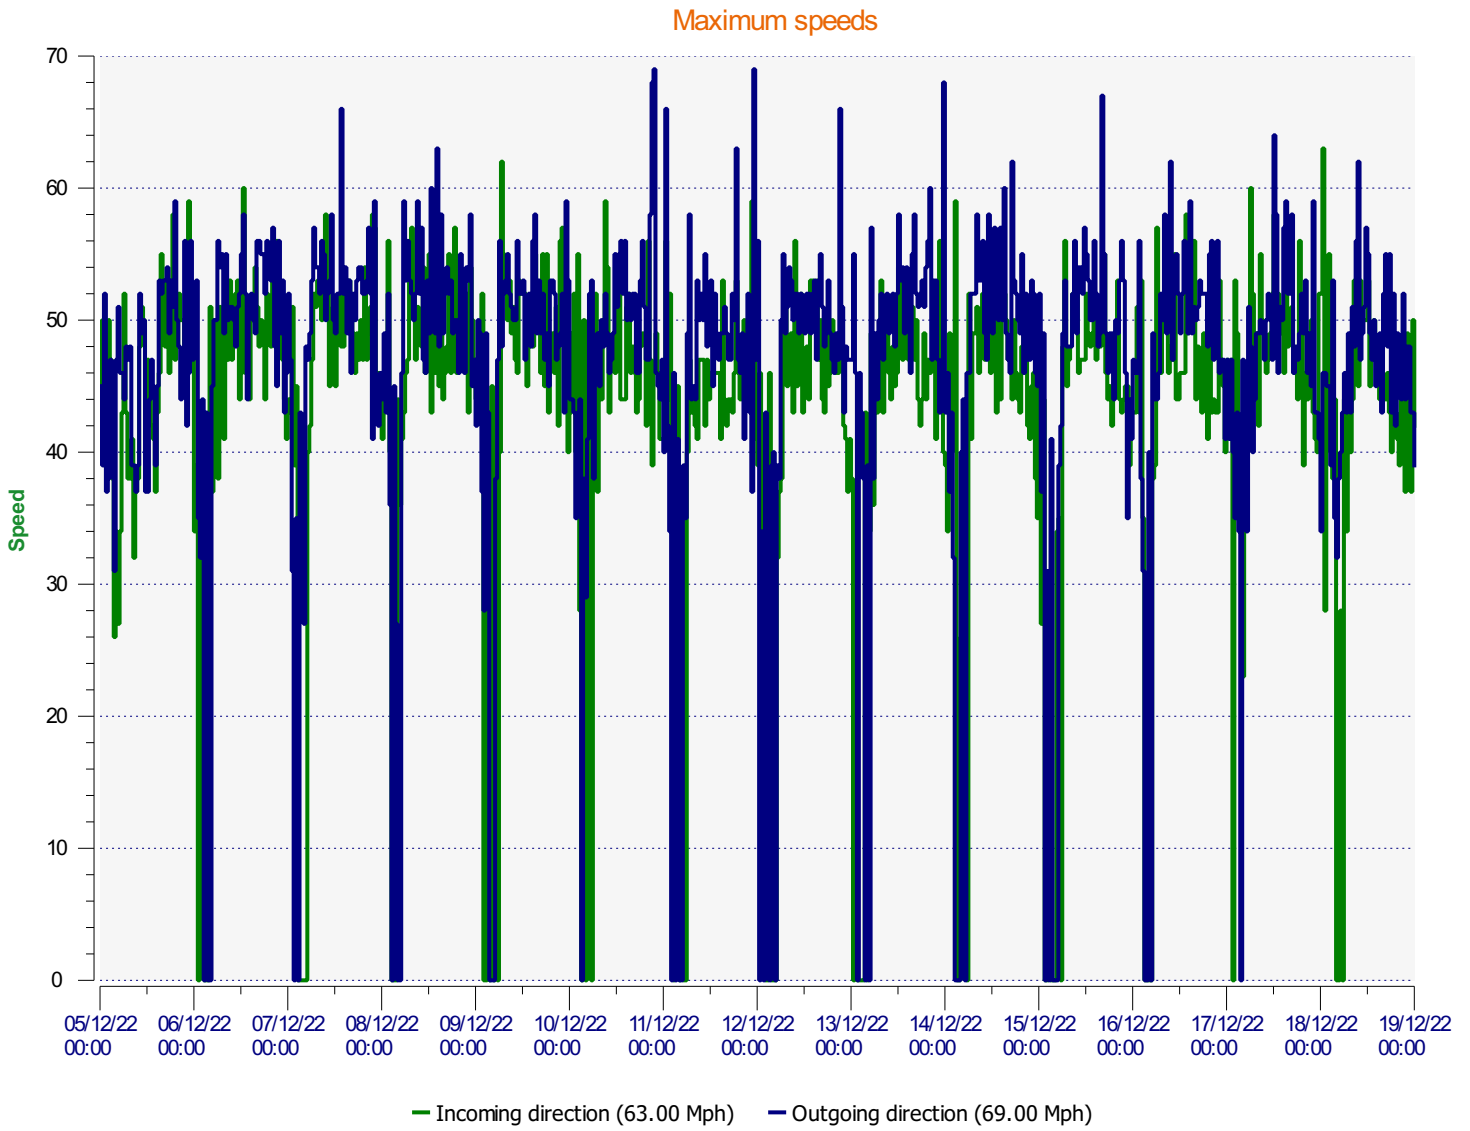

Élan Cité

DÉTECTER • INFORMER • SÉCURISER

Start date: Monday, December 5, 2022 12:00 AM
End date: Monday, December 19, 2022 12:00 AM

Location: BW3 - The Hangers

Comments:

Start date: Monday, December 5, 2022 12:00 AM
End date: Monday, December 19, 2022 12:00 AM

Location: BW3 - The Hangers

Comments:

Start date: Monday, December 5, 2022 12:00 AM
End date: Monday, December 19, 2022 12:00 AM

Location: BW3 - The Hangers

Comments:

Start date: Monday, December 5, 2022 12:00 AM
End date: Monday, December 19, 2022 12:00 AM

Location: BW3 - The Hangers

Comments:

Start date: Monday, December 5, 2022 12:00 AM
End date: Monday, December 19, 2022 12:00 AM

Location: BW3 - The Hangers

Comments:

Outgoing vehicles

■	<= 40 Mph : 21,561 - (77.88 %)
■	41 - 45 Mph : 4,322 - (15.61 %)
■	46 - 50 Mph : 1,415 - (5.11 %)
■	51 - 55 Mph : 308 - (1.11 %)
■	56 - 60 Mph : 64 - (0.23 %)
■	61 - 65 Mph : 6 - (0.02 %)
■	66 - 70 Mph : 8 - (0.03 %)

Start date: Monday, December 5, 2022 12:00 AM
End date: Monday, December 19, 2022 12:00 AM

Location: BW3 - The Hangers

Comments:
