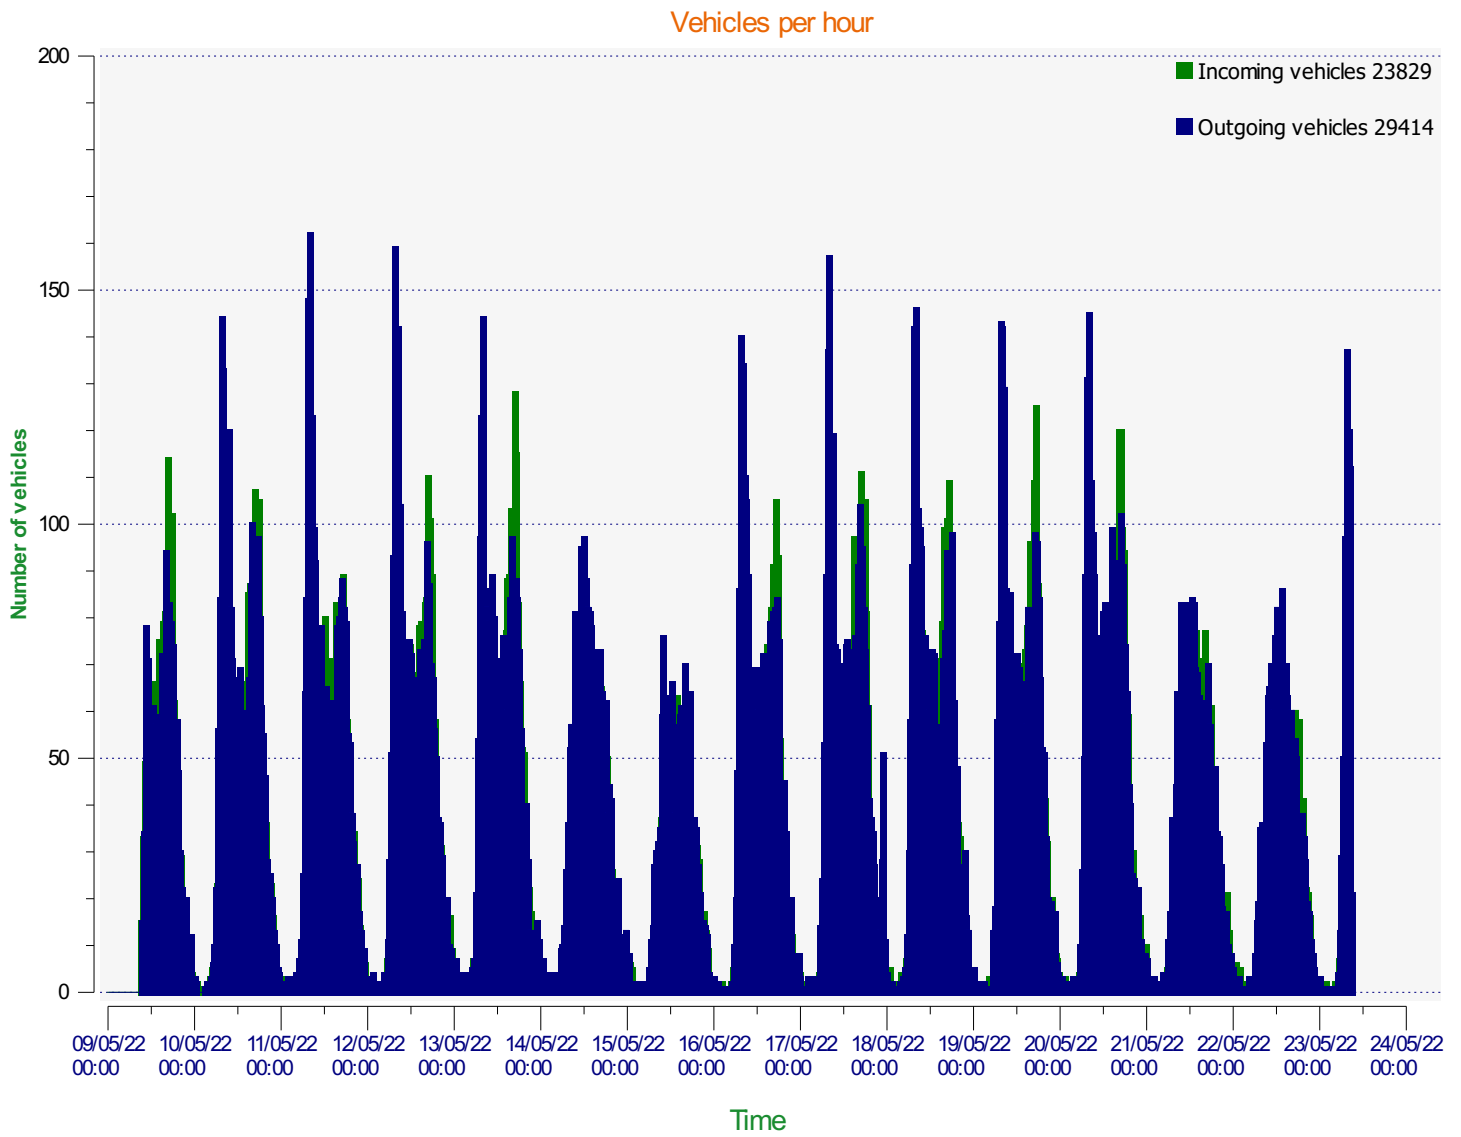

Location: BW3 09-05-22 to 23-05-22

Comments:

Start date: Monday, May 9, 2022 12:00 AM
End date: Monday, May 23, 2022 8:30 AM

Location: BW3 09-05-22 to 23-05-22

Comments:

Start date: Monday, May 9, 2022 12:00 AM
End date: Monday, May 23, 2022 8:30 AM

Location: BW3 09-05-22 to 23-05-22

Comments:

Start date: Monday, May 9, 2022 12:00 AM
End date: Monday, May 23, 2022 8:30 AM

Location: BW3 09-05-22 to 23-05-22

Comments:

Outgoing vehicles

Start date: Monday, May 9, 2022 12:00 AM
End date: Monday, May 23, 2022 8:30 AM

Location: BW3 09-05-22 to 23-05-22

Comments: