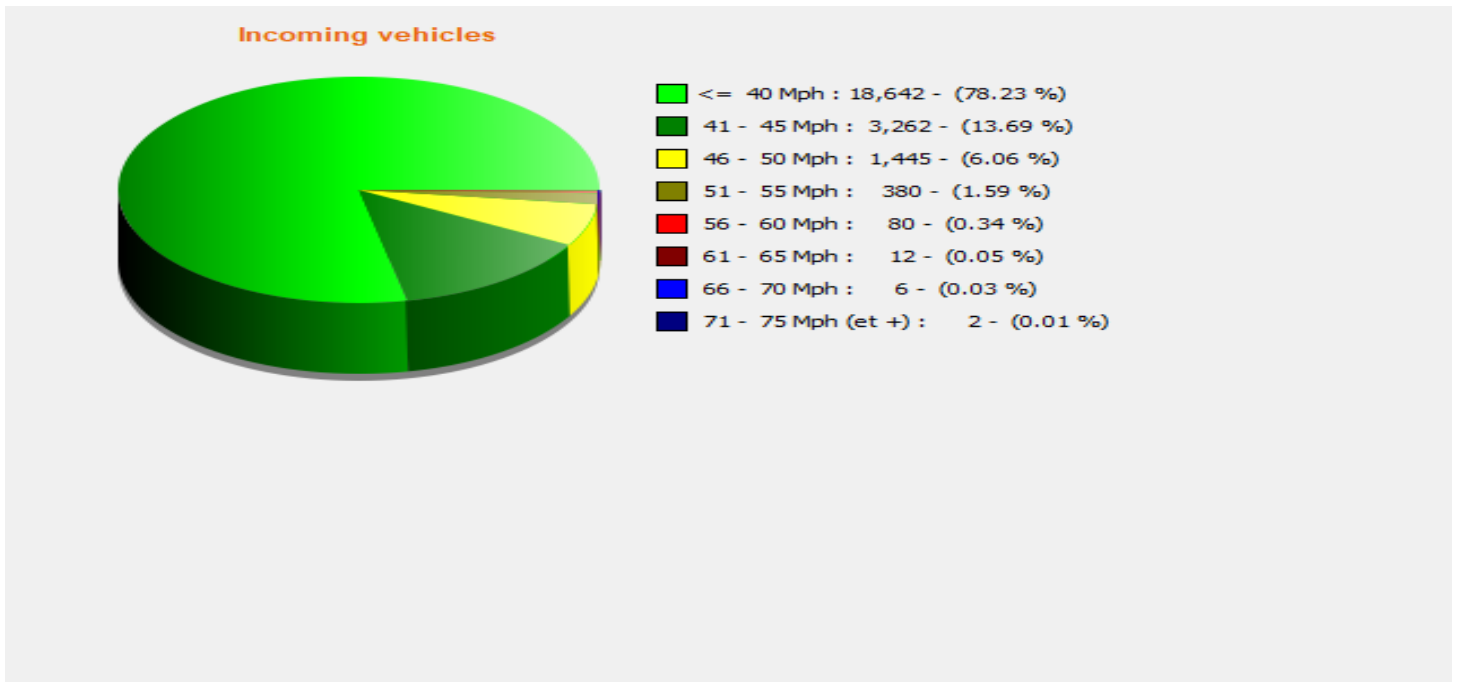

Location: BW3 09-05-22 to 23-05-22

Comments:

Start date: Monday, May 9, 2022 12:00 AM
End date: Monday, May 23, 2022 8:30 AM

Location: BW3 09-05-22 to 23-05-22

Comments:

Start date: Monday, May 9, 2022 12:00 AM
End date: Monday, May 23, 2022 8:30 AM

Location: BW3 09-05-22 to 23-05-22

Comments:

Start date: Monday, May 9, 2022 12:00 AM
End date: Monday, May 23, 2022 8:30 AM

Location: BW3 09-05-22 to 23-05-22

Comments:

Outgoing vehicles

Start date: Monday, May 9, 2022 12:00 AM
End date: Monday, May 23, 2022 8:30 AM