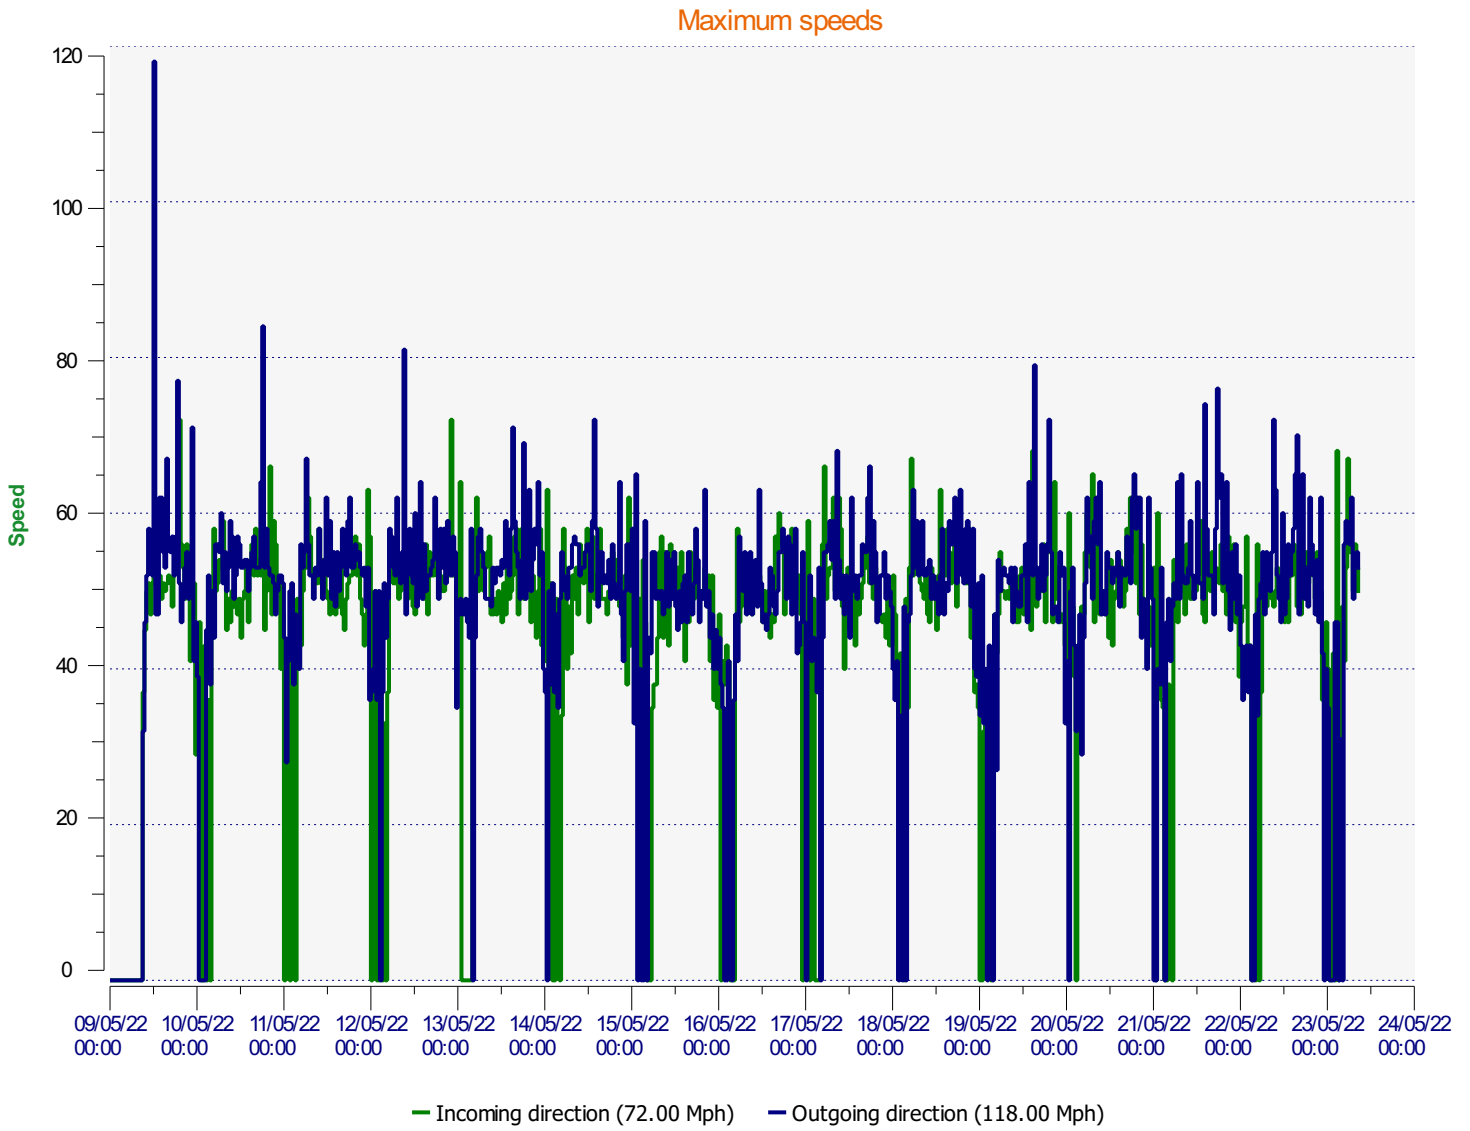

Élan Cité

DÉTECTER • INFORMER • SÉCURISER

Start date: Monday, May 9, 2022 12:00 AM
End date: Monday, May 23, 2022 8:30 AM

Location: BW3 09-05-22 to 23-05-22

Comments:

Start date: Monday, May 9, 2022 12:00 AM
End date: Monday, May 23, 2022 8:30 AM

Location: BW3 09-05-22 to 23-05-22

Comments:

Start date: Monday, May 9, 2022 12:00 AM
End date: Monday, May 23, 2022 8:30 AM

Location: BW3 09-05-22 to 23-05-22

Comments:

Start date: Monday, May 9, 2022 12:00 AM
End date: Monday, May 23, 2022 8:30 AM

Location: BW3 09-05-22 to 23-05-22

Comments:

Start date: Monday, May 9, 2022 12:00 AM
End date: Monday, May 23, 2022 8:30 AM

Location: BW3 09-05-22 to 23-05-22

Comments:

Outgoing vehicles

Start date: Monday, May 9, 2022 12:00 AM
End date: Monday, May 23, 2022 8:30 AM

Location: BW3 09-05-22 to 23-05-22

Comments: