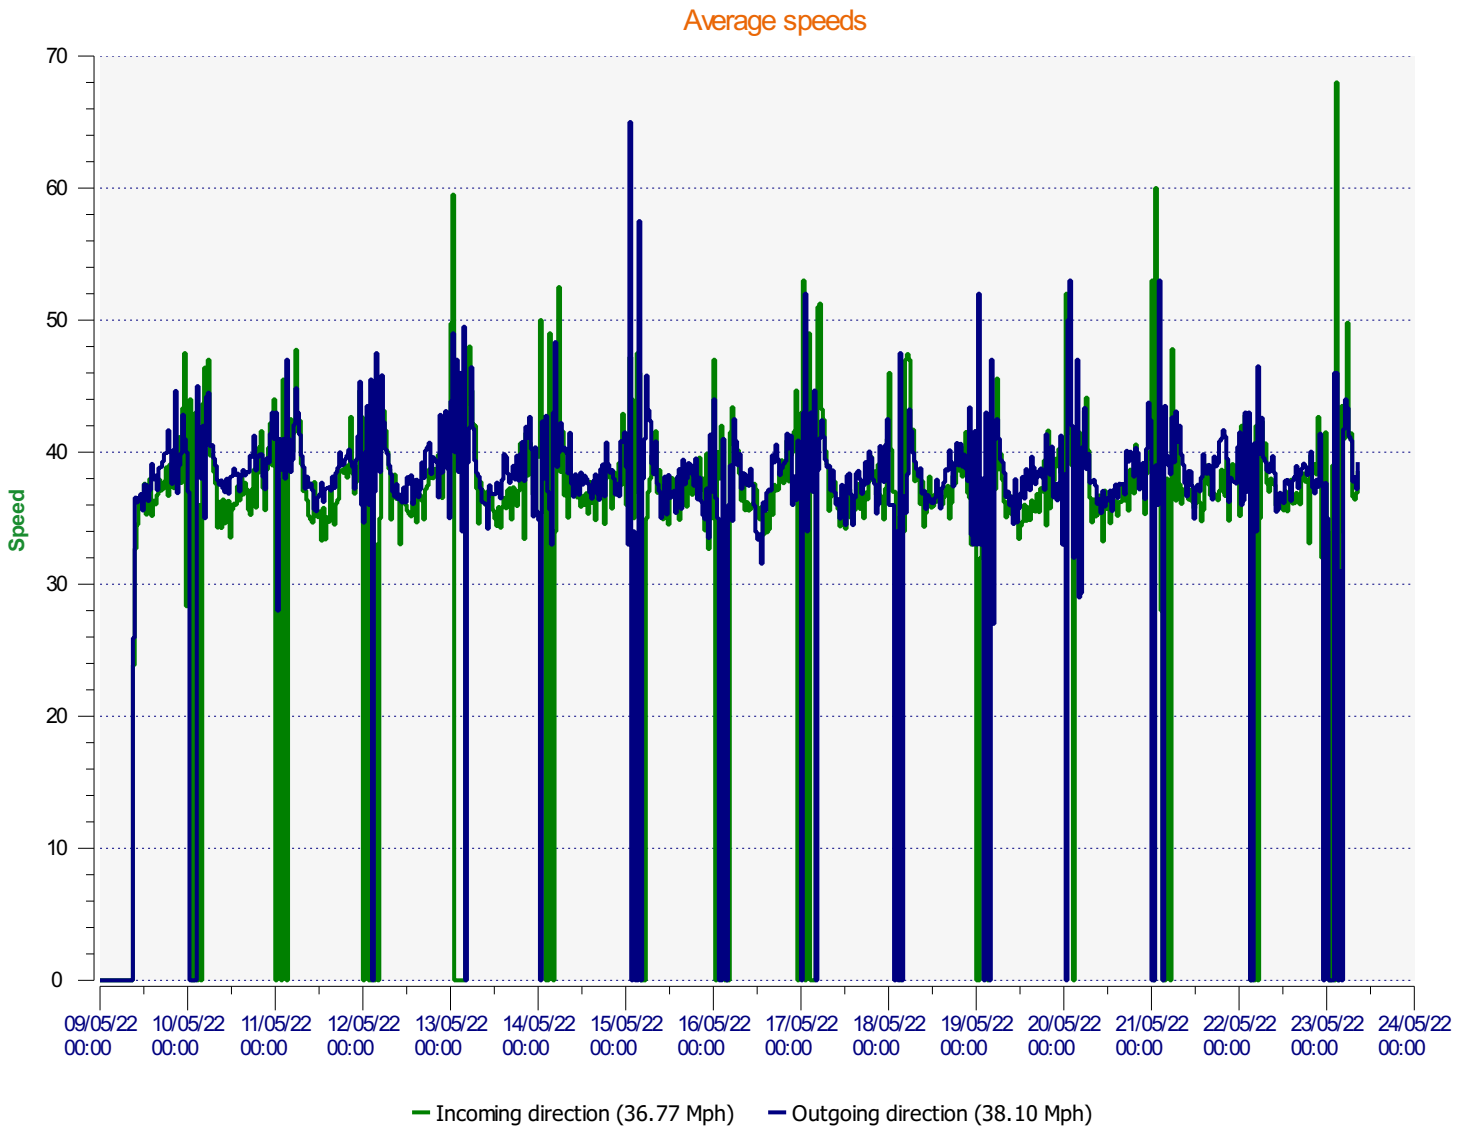

Élan Cité

DÉTECTER • INFORMER • SÉCURISER

Start date: Monday, May 9, 2022 12:00 AM
End date: Monday, May 23, 2022 8:30 AM

Location: BW3 09-05-22 to 23-05-22

Comments:

Start date: Monday, May 9, 2022 12:00 AM
End date: Monday, May 23, 2022 8:30 AM

Location: BW3 09-05-22 to 23-05-22

Comments:

Start date: Monday, May 9, 2022 12:00 AM
End date: Monday, May 23, 2022 8:30 AM

Location: BW3 09-05-22 to 23-05-22

Comments:

Start date: Monday, May 9, 2022 12:00 AM
End date: Monday, May 23, 2022 8:30 AM

Location: BW3 09-05-22 to 23-05-22

Comments:

Start date: Monday, May 9, 2022 12:00 AM
End date: Monday, May 23, 2022 8:30 AM

Location: BW3 09-05-22 to 23-05-22

Comments:

Outgoing vehicles

Start date: Monday, May 9, 2022 12:00 AM
End date: Monday, May 23, 2022 8:30 AM