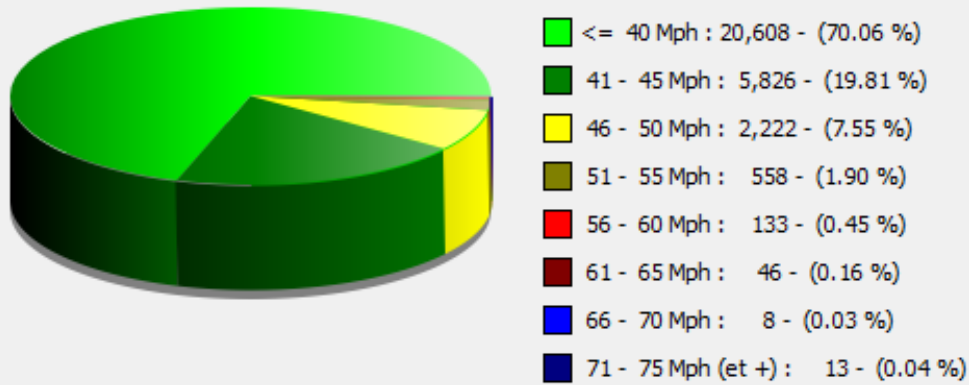

Location: BW3 09-05-22 to 23-05-22

Comments:

Start date: Monday, May 9, 2022 12:00 AM
End date: Monday, May 23, 2022 8:30 AM

Location: BW3 09-05-22 to 23-05-22

Comments:

Outgoing vehicles

Start date: Monday, May 9, 2022 12:00 AM
End date: Monday, May 23, 2022 8:30 AM