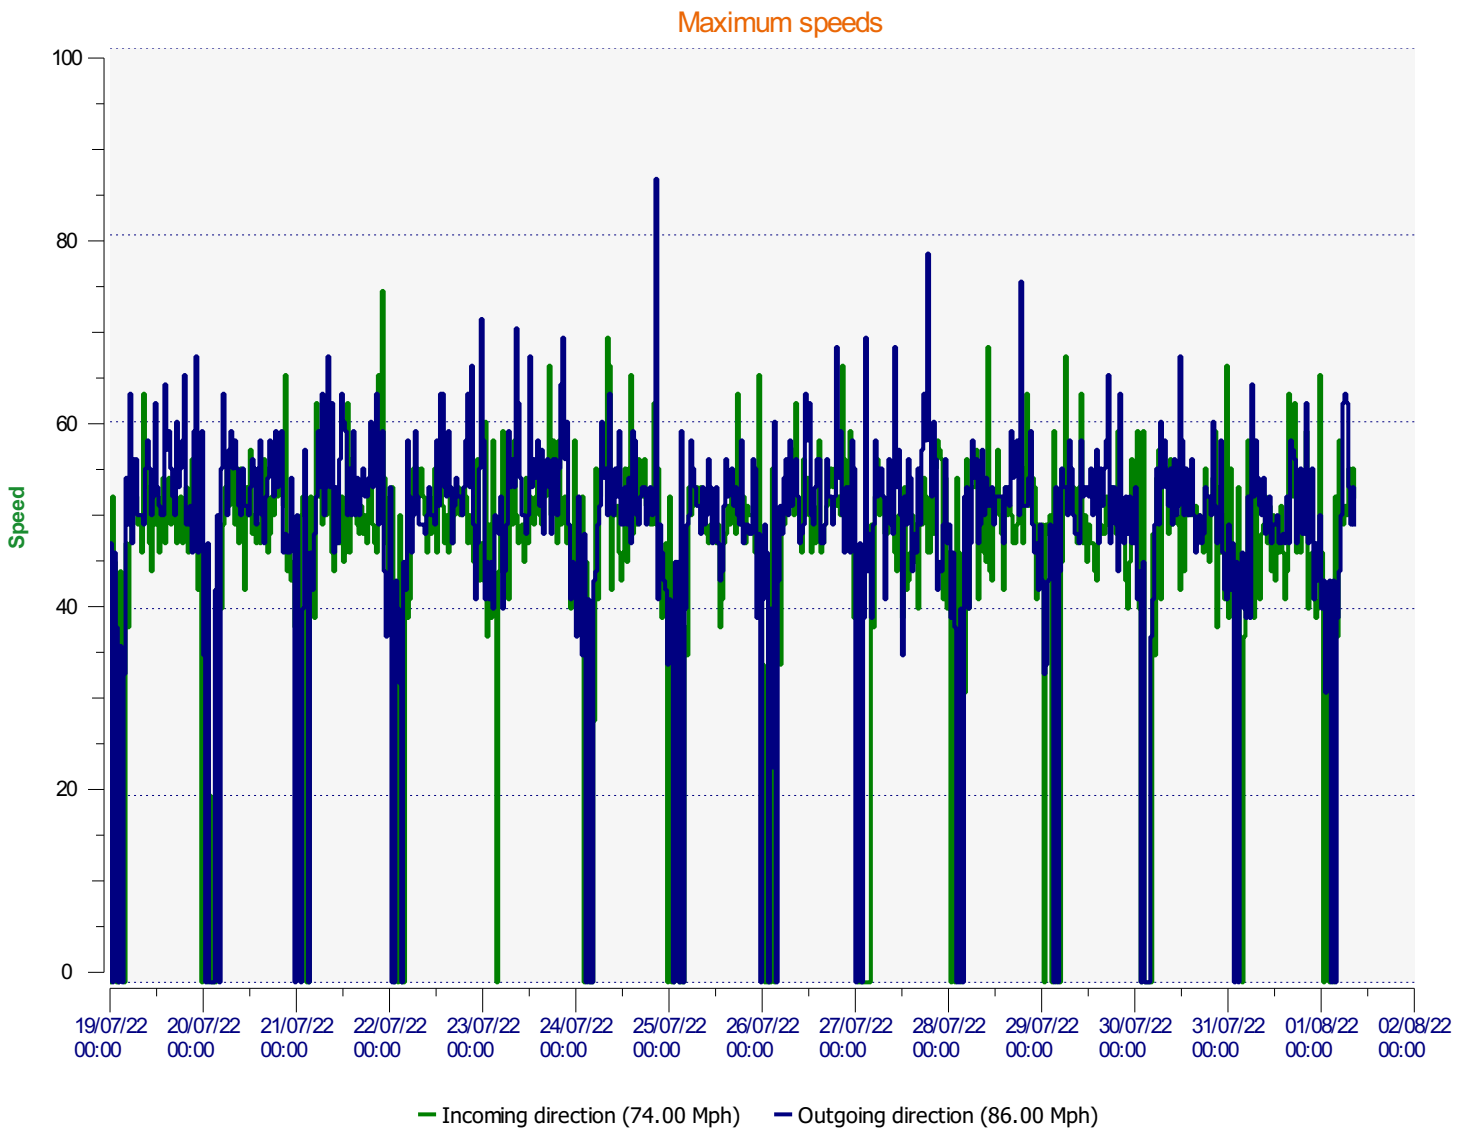

Élan Cité

DÉTECTER • INFORMER • SÉCURISER

Start date: Tuesday, July 19, 2022 12:00 AM
End date: Monday, August 1, 2022 8:30 AM

Location: BW4 The Hangers

Comments:

Start date: Tuesday, July 19, 2022 12:00 AM
End date: Monday, August 1, 2022 8:30 AM

Location: BW4 The Hangers

Comments:

Start date: Tuesday, July 19, 2022 12:00 AM
End date: Monday, August 1, 2022 8:30 AM

Location: BW4 The Hangers

Comments:

Start date: Tuesday, July 19, 2022 12:00 AM
End date: Monday, August 1, 2022 8:30 AM

Location: BW4 The Hangers

Comments:

Start date: Tuesday, July 19, 2022 12:00 AM
End date: Monday, August 1, 2022 8:30 AM

Location: BW4 The Hangers

Comments:

Outgoing vehicles

■	<= 50 Mph : 24,504 - (97.60 %)
■	51 - 55 Mph : 434 - (1.73 %)
■	56 - 60 Mph : 126 - (0.50 %)
■	61 - 65 Mph : 28 - (0.11 %)
■	66 - 70 Mph : 10 - (0.04 %)
■	71 - 75 Mph (et +): 4 - (0.02 %)

Start date: Tuesday, July 19, 2022 12:00 AM
End date: Monday, August 1, 2022 8:30 AM

Location: BW4 The Hangers

Comments:
