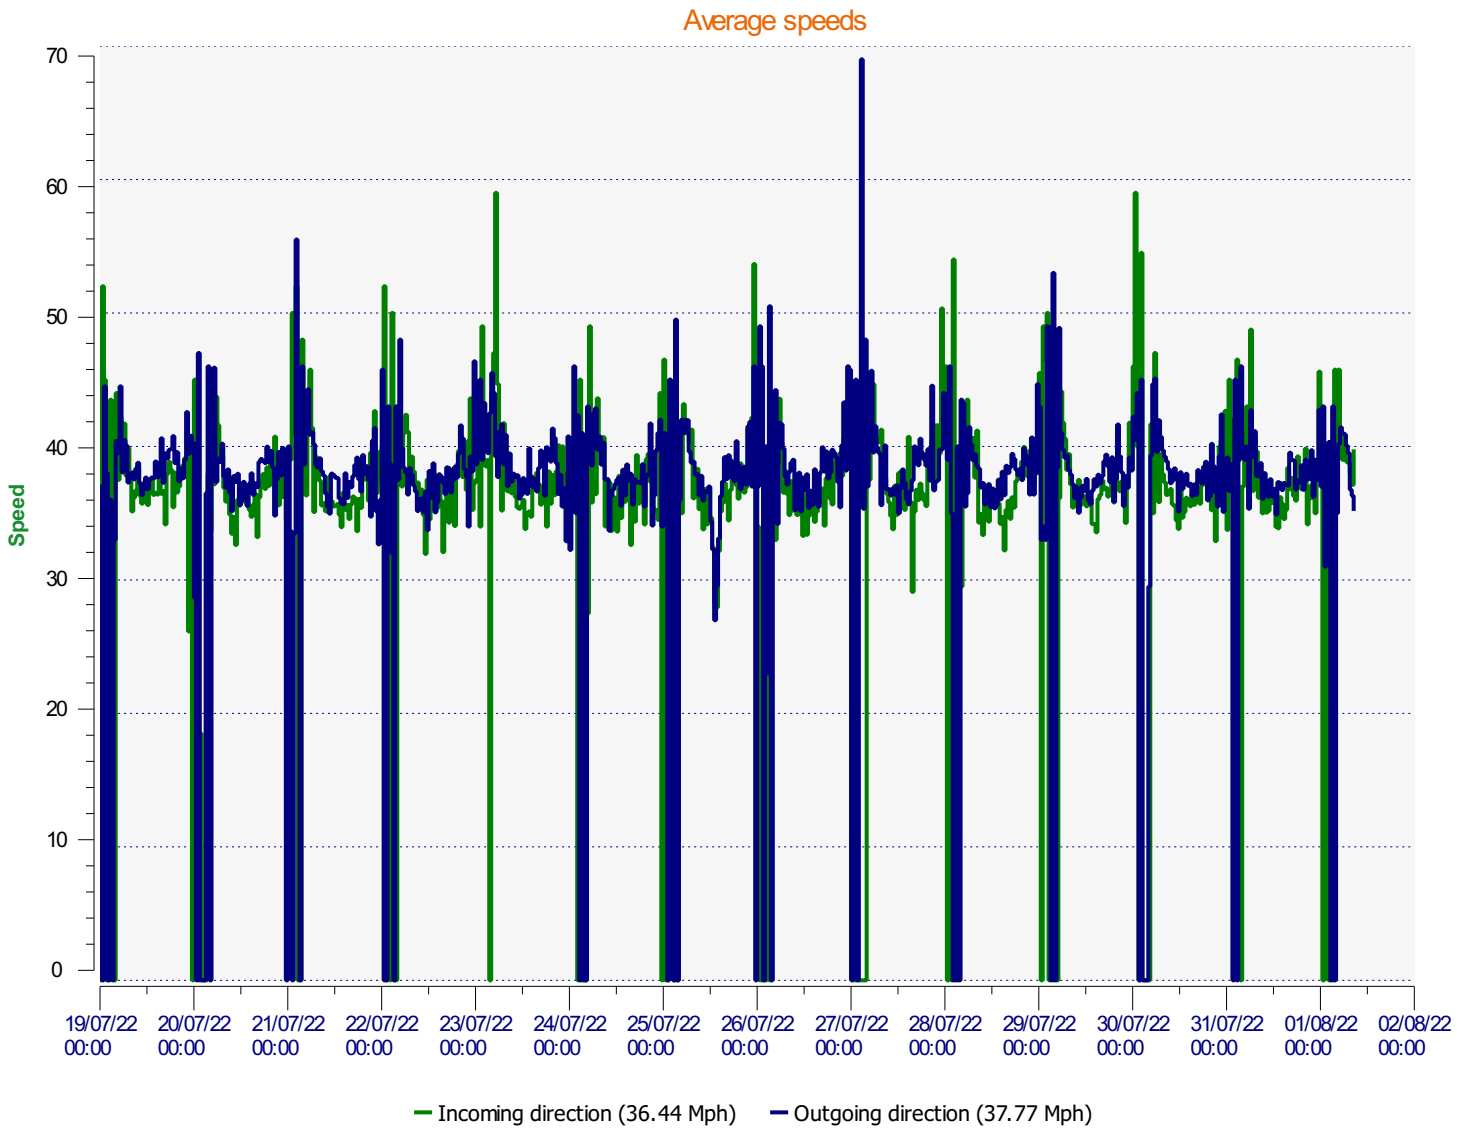

Élan Cité

DÉTECTER • INFORMER • SÉCURISER

Start date: Tuesday, July 19, 2022 12:00 AM
End date: Monday, August 1, 2022 8:30 AM

Location: BW4 The Hangers

Comments:

Start date: Tuesday, July 19, 2022 12:00 AM
End date: Monday, August 1, 2022 8:30 AM

Location: BW4 The Hangers

Comments:

Start date: Tuesday, July 19, 2022 12:00 AM
End date: Monday, August 1, 2022 8:30 AM

Location: BW4 The Hangers

Comments:

Start date: Tuesday, July 19, 2022 12:00 AM
End date: Monday, August 1, 2022 8:30 AM

Location: BW4 The Hangers

Comments:

Start date: Tuesday, July 19, 2022 12:00 AM
End date: Monday, August 1, 2022 8:30 AM

Location: BW4 The Hangers

Comments:

Outgoing vehicles

■	<= 50 Mph : 24,504 - (97.60 %)
■	51 - 55 Mph : 434 - (1.73 %)
■	56 - 60 Mph : 126 - (0.50 %)
■	61 - 65 Mph : 28 - (0.11 %)
■	66 - 70 Mph : 10 - (0.04 %)
■	71 - 75 Mph (et +): 4 - (0.02 %)