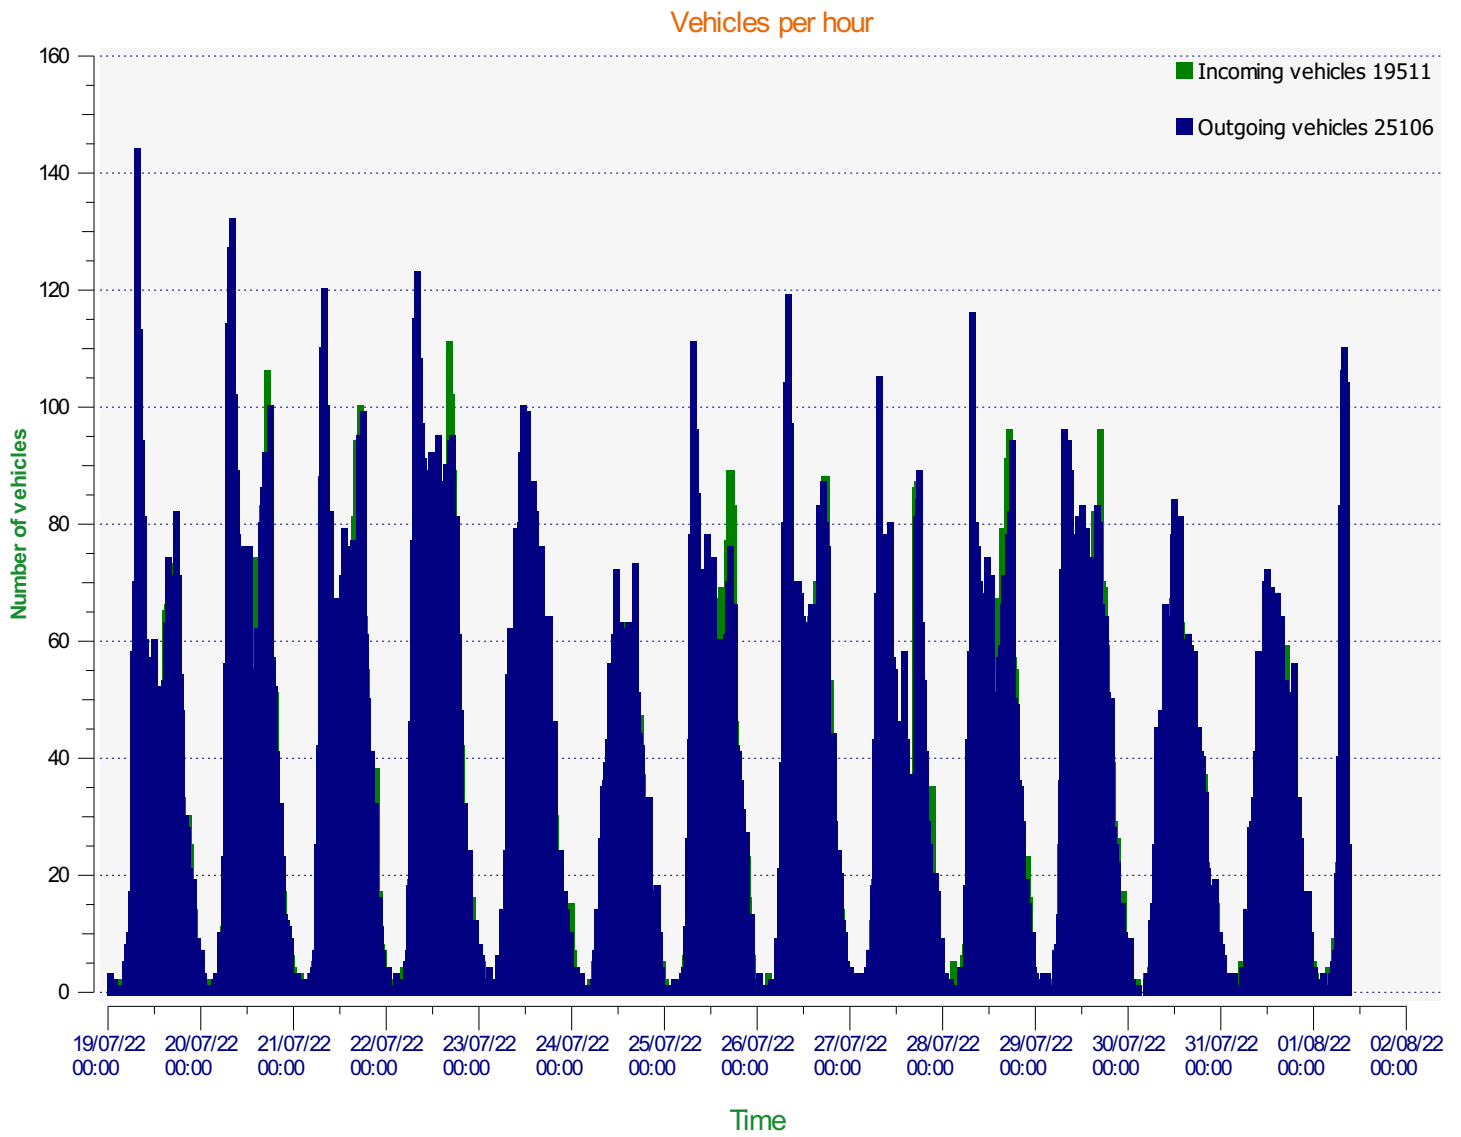

Élan Cité

DÉTECTER • INFORMER • SÉCURISER

Start date: Tuesday, July 19, 2022 12:00 AM
End date: Monday, August 1, 2022 8:30 AM

Location: BW4 The Hangers

Comments:

Start date: Tuesday, July 19, 2022 12:00 AM
End date: Monday, August 1, 2022 8:30 AM

Location: BW4 The Hangers

Comments:

Start date: Tuesday, July 19, 2022 12:00 AM
End date: Monday, August 1, 2022 8:30 AM

Location: BW4 The Hangers

Comments:

Start date: Tuesday, July 19, 2022 12:00 AM
End date: Monday, August 1, 2022 8:30 AM

Location: BW4 The Hangers

Comments:

Start date: Tuesday, July 19, 2022 12:00 AM
End date: Monday, August 1, 2022 8:30 AM

Location: BW4 The Hangers

Comments:

Outgoing vehicles

■	<= 50 Mph : 24,504 - (97.60 %)
■	51 - 55 Mph : 434 - (1.73 %)
■	56 - 60 Mph : 126 - (0.50 %)
■	61 - 65 Mph : 28 - (0.11 %)
■	66 - 70 Mph : 10 - (0.04 %)
■	71 - 75 Mph (et +): 4 - (0.02 %)

Start date: Tuesday, July 19, 2022 12:00 AM
End date: Monday, August 1, 2022 8:30 AM

Location: BW4 The Hangers

Comments:
