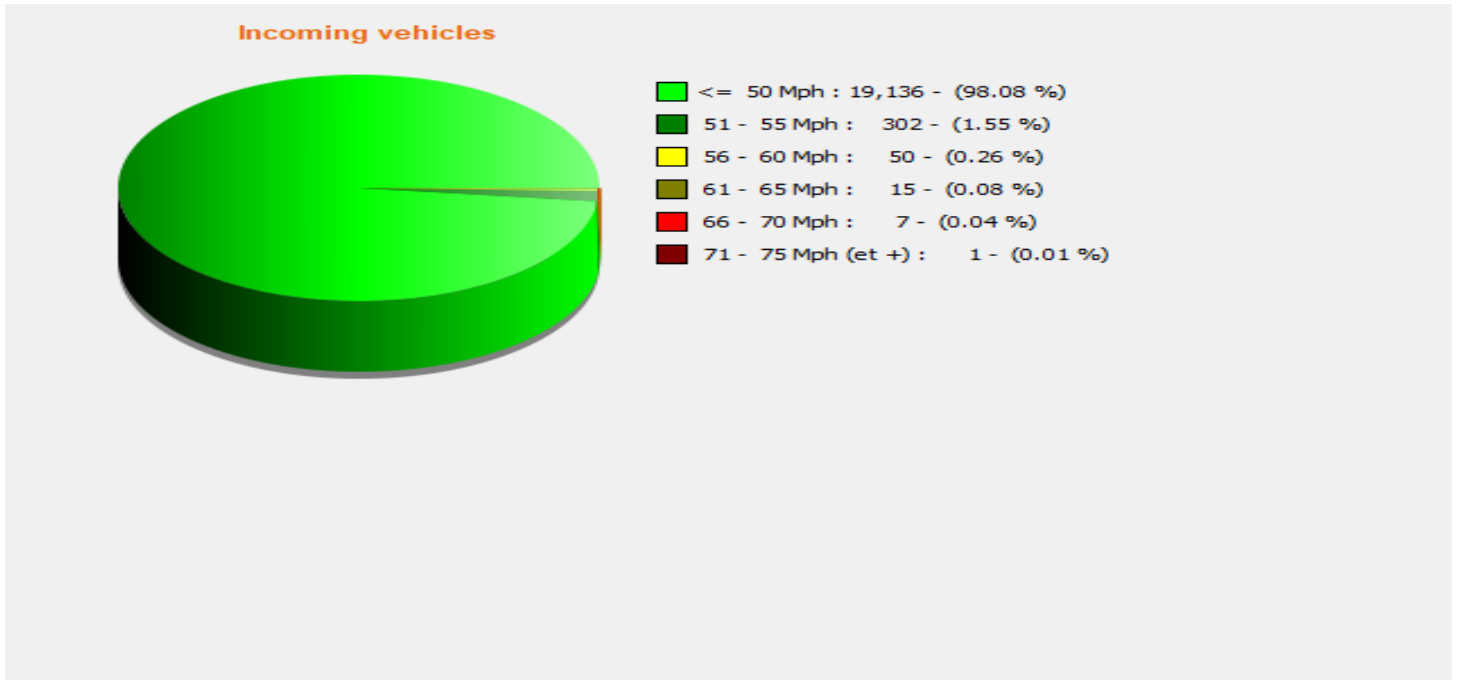

Location: BW4 The Hangers

Comments:

Start date: Tuesday, July 19, 2022 12:00 AM
End date: Monday, August 1, 2022 8:30 AM

Location: BW4 The Hangers

Comments:

Start date: Tuesday, July 19, 2022 12:00 AM
End date: Monday, August 1, 2022 8:30 AM

Location: BW4 The Hangers

Comments:

Start date: Tuesday, July 19, 2022 12:00 AM
End date: Monday, August 1, 2022 8:30 AM

Location: BW4 The Hangers

Comments:

Outgoing vehicles

■	<= 50 Mph : 24,504 - (97.60 %)
■	51 - 55 Mph : 434 - (1.73 %)
■	56 - 60 Mph : 126 - (0.50 %)
■	61 - 65 Mph : 28 - (0.11 %)
■	66 - 70 Mph : 10 - (0.04 %)
■	71 - 75 Mph (et +): 4 - (0.02 %)