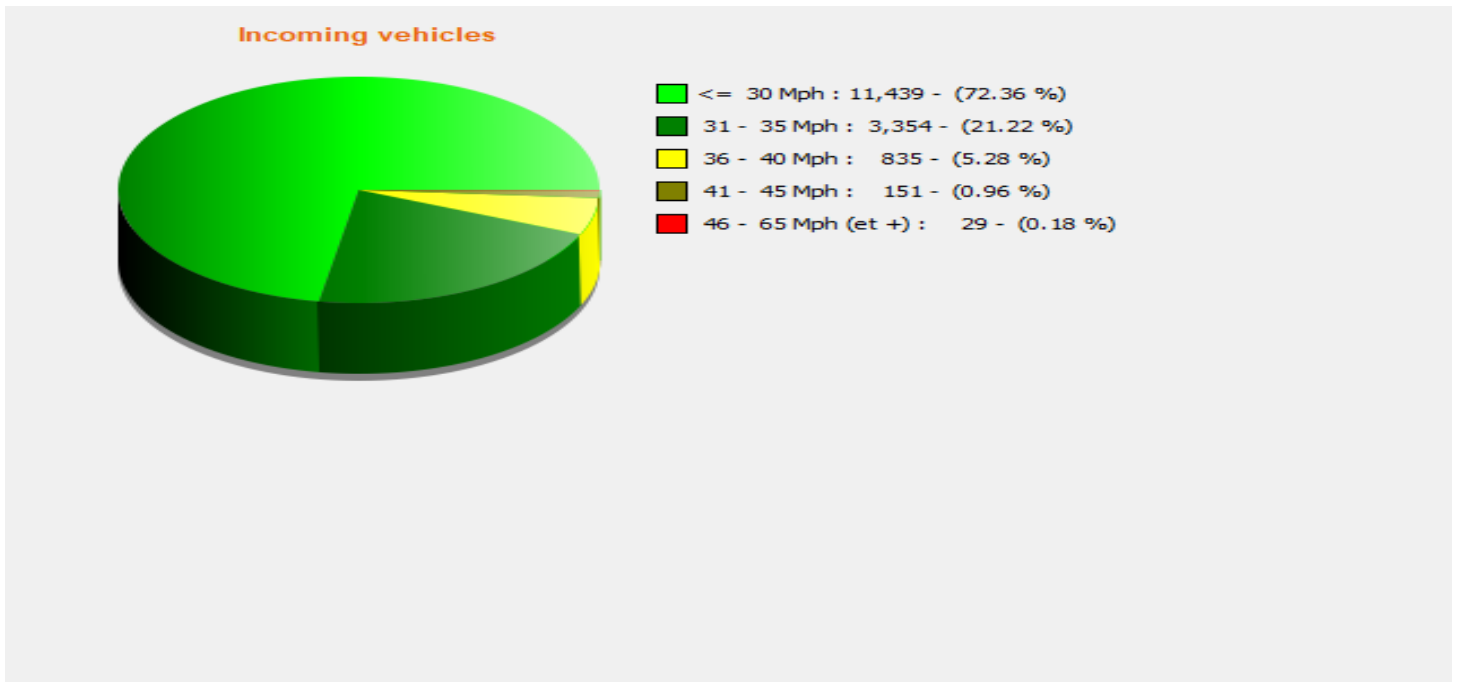

Élan Cité

DÉTECTER • INFORMER • SÉCURISER

Start date: Tuesday, June 7, 2022 12:30 AM
End date: Monday, June 20, 2022 6:30 AM

Location: BW5 Beeches Hill

Comments:

Start date: Tuesday, June 7, 2022 12:30 AM
End date: Monday, June 20, 2022 6:30 AM

Location: BW5 Beeches Hill

Comments:

Start date: Tuesday, June 7, 2022 12:30 AM
End date: Monday, June 20, 2022 6:30 AM

Location: BW5 Beeches Hill

Comments:

Start date: Tuesday, June 7, 2022 12:30 AM
End date: Monday, June 20, 2022 6:30 AM

Location: BW5 Beeches Hill

Comments:

Start date: Tuesday, June 7, 2022 12:30 AM
End date: Monday, June 20, 2022 6:30 AM

Location: BW5 Beeches Hill

Comments:

Outgoing vehicles

- <= 30 Mph : 12,086 - (69.71 %)
- 31 - 35 Mph : 4,312 - (24.87 %)
- 36 - 40 Mph : 802 - (4.63 %)
- 41 - 45 Mph : 111 - (0.64 %)
- 46 - 65 Mph (et +) : 26 - (0.15 %)