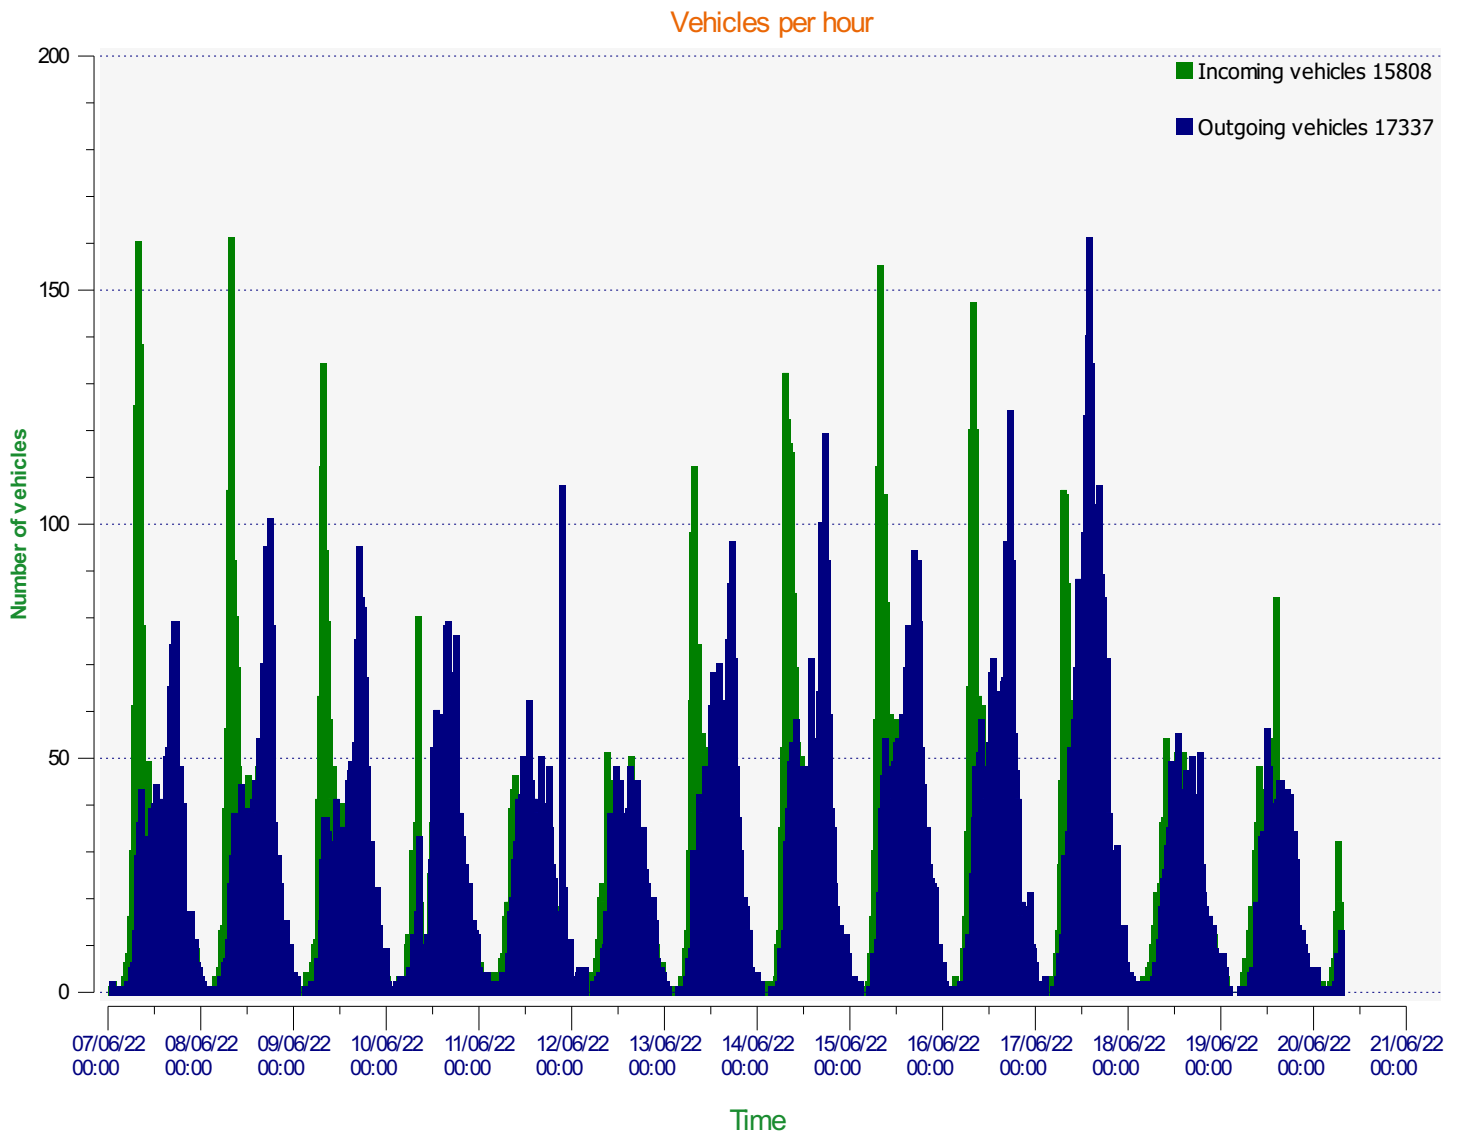

Élan Cité

DÉTECTER • INFORMER • SÉCURISER

Start date: Tuesday, June 7, 2022 12:30 AM
End date: Monday, June 20, 2022 6:30 AM

Location: BW5 Beeches Hill

Comments:

Start date: Tuesday, June 7, 2022 12:30 AM
End date: Monday, June 20, 2022 6:30 AM

Location: BW5 Beeches Hill

Comments:

Start date: Tuesday, June 7, 2022 12:30 AM
End date: Monday, June 20, 2022 6:30 AM

Location: BW5 Beeches Hill

Comments:

Start date: Tuesday, June 7, 2022 12:30 AM
End date: Monday, June 20, 2022 6:30 AM

Location: BW5 Beeches Hill

Comments:

Start date: Tuesday, June 7, 2022 12:30 AM
End date: Monday, June 20, 2022 6:30 AM

Location: BW5 Beeches Hill

Comments:

Outgoing vehicles

- <= 30 Mph : 12,086 - (69.71 %)
- 31 - 35 Mph : 4,312 - (24.87 %)
- 36 - 40 Mph : 802 - (4.63 %)
- 41 - 45 Mph : 111 - (0.64 %)
- 46 - 65 Mph (et +) : 26 - (0.15 %)

Start date: Tuesday, June 7, 2022 12:30 AM
End date: Monday, June 20, 2022 6:30 AM

Location: BW5 Beeches Hill

Comments:
