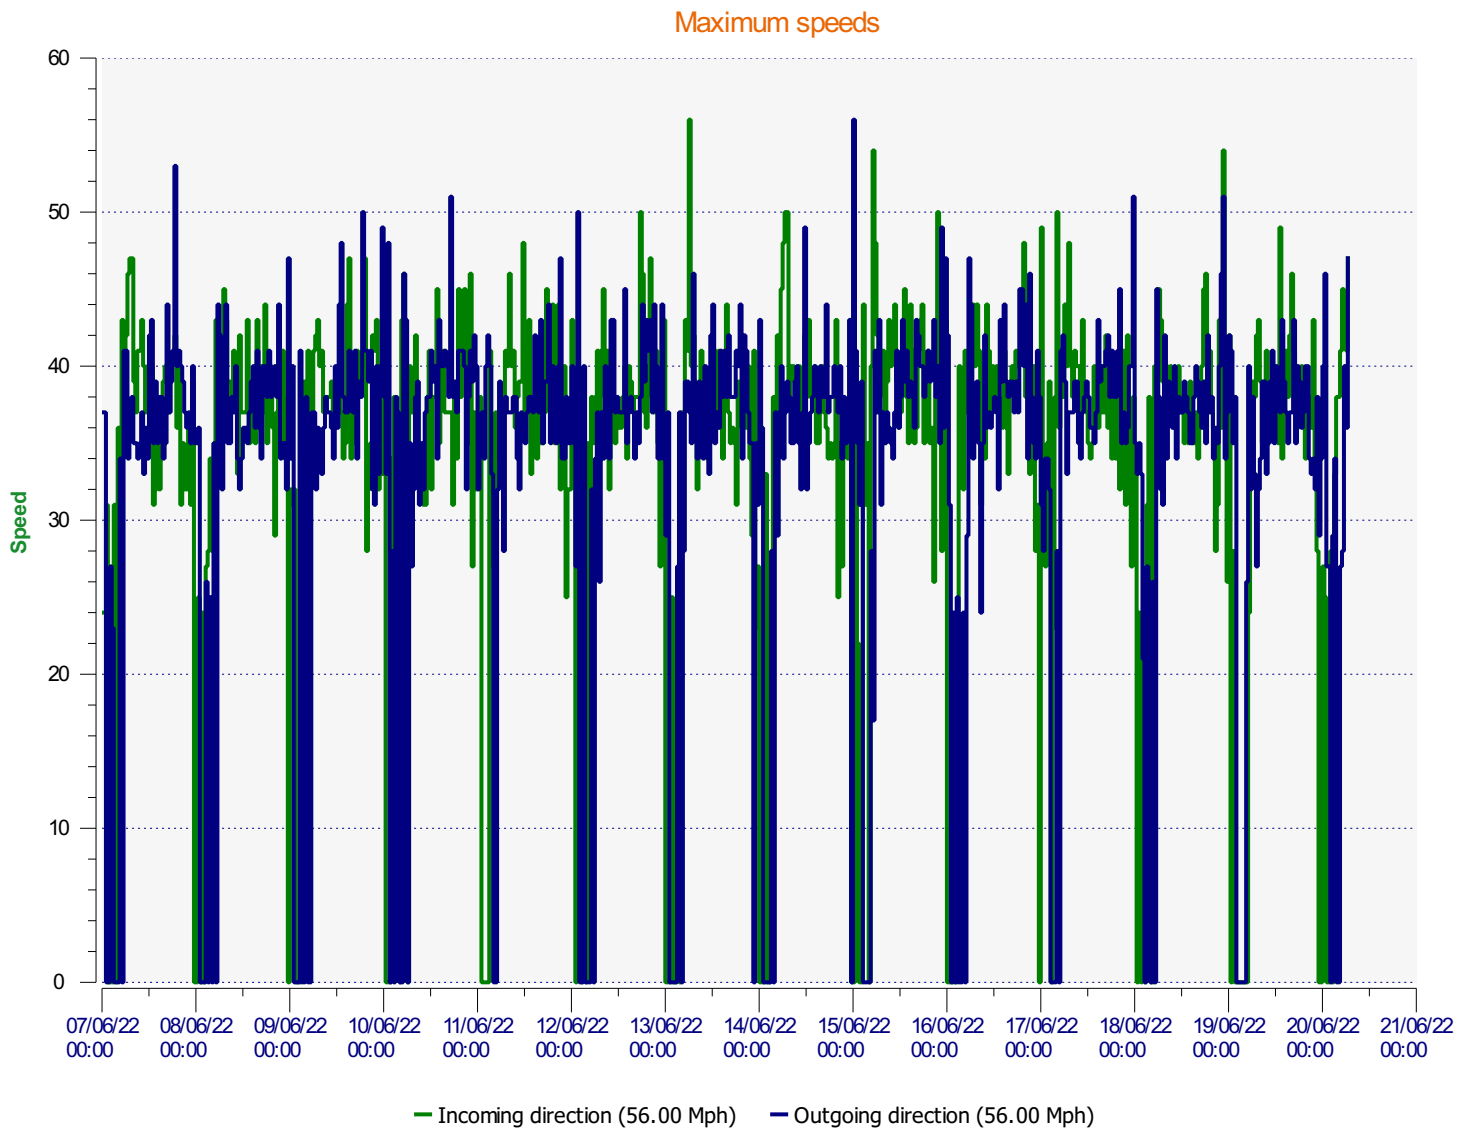

Élan Cité

DÉTECTER • INFORMER • SÉCURISER

Start date: Tuesday, June 7, 2022 12:30 AM
End date: Monday, June 20, 2022 6:30 AM

Location: BW5 Beeches Hill

Comments:

Start date: Tuesday, June 7, 2022 12:30 AM
End date: Monday, June 20, 2022 6:30 AM

Location: BW5 Beeches Hill

Comments:

Start date: Tuesday, June 7, 2022 12:30 AM
End date: Monday, June 20, 2022 6:30 AM

Location: BW5 Beeches Hill

Comments:

Start date: Tuesday, June 7, 2022 12:30 AM
End date: Monday, June 20, 2022 6:30 AM

Location: BW5 Beeches Hill

Comments:

Start date: Tuesday, June 7, 2022 12:30 AM
End date: Monday, June 20, 2022 6:30 AM

Location: BW5 Beeches Hill

Comments:

Outgoing vehicles

- <= 30 Mph : 12,086 - (69.71 %)
- 31 - 35 Mph : 4,312 - (24.87 %)
- 36 - 40 Mph : 802 - (4.63 %)
- 41 - 45 Mph : 111 - (0.64 %)
- 46 - 65 Mph (et +) : 26 - (0.15 %)

Start date: Tuesday, June 7, 2022 12:30 AM
End date: Monday, June 20, 2022 6:30 AM

Location: BW5 Beeches Hill

Comments:
