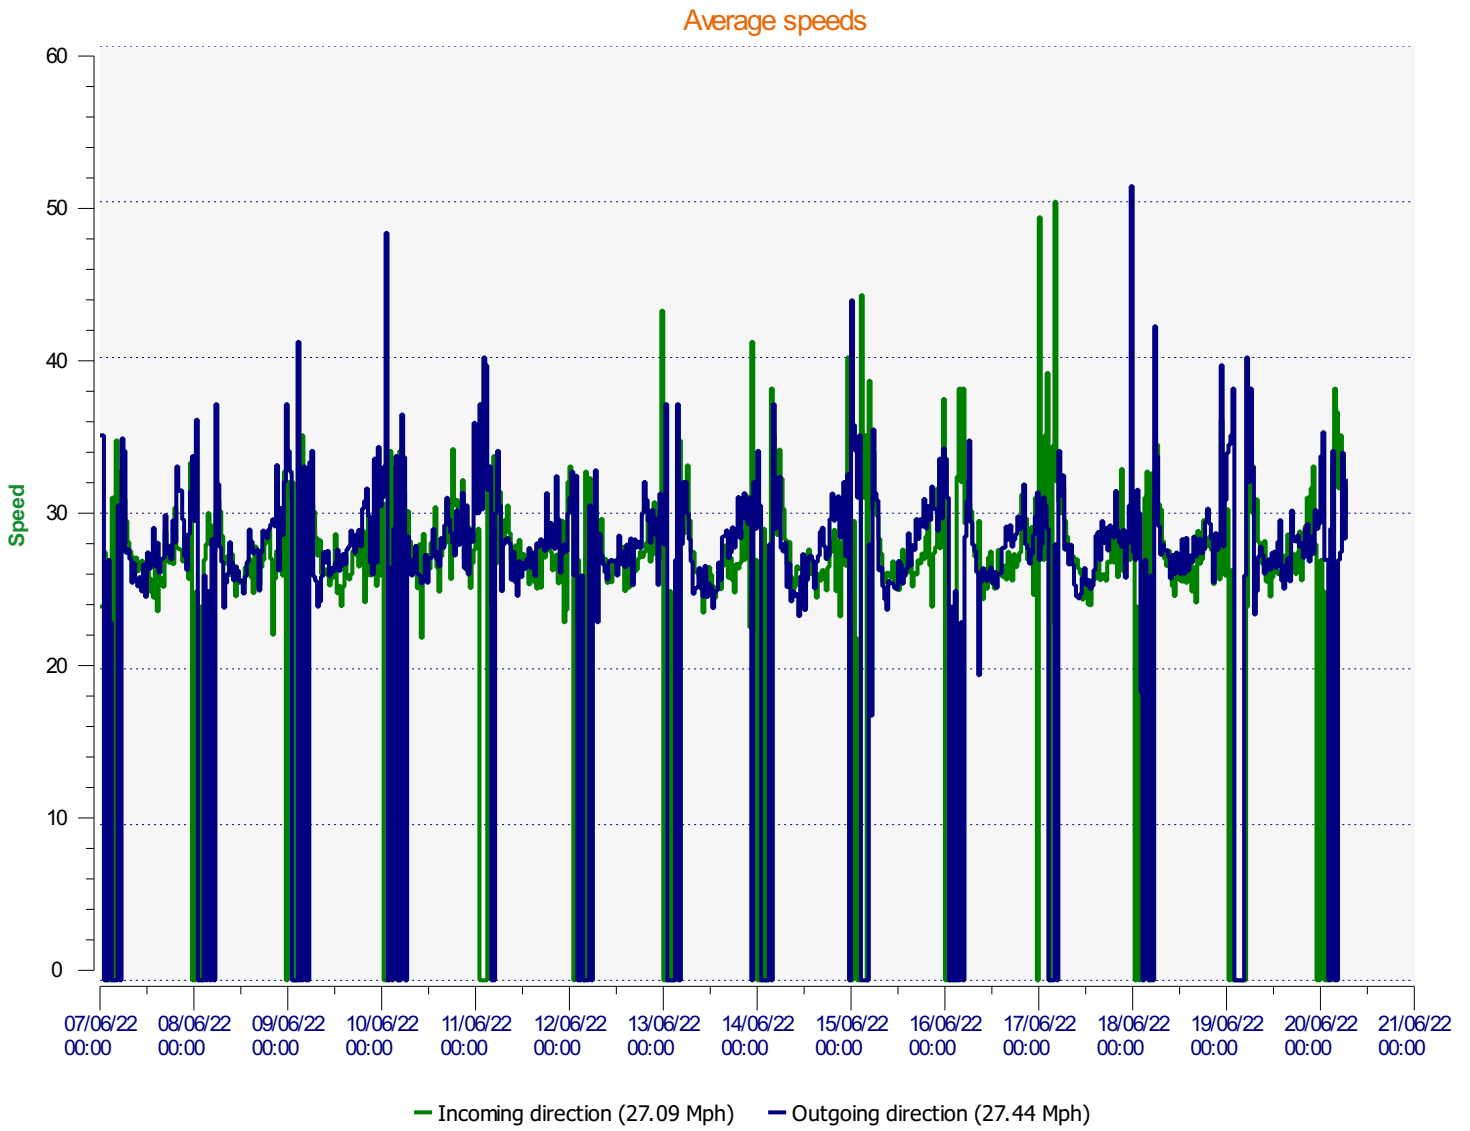

Élan Cité

DÉTECTER • INFORMER • SÉCURISER

Start date: Tuesday, June 7, 2022 12:30 AM
End date: Monday, June 20, 2022 6:30 AM

Location: BW5 Beeches Hill

Comments:

Start date: Tuesday, June 7, 2022 12:30 AM
End date: Monday, June 20, 2022 6:30 AM

Location: BW5 Beeches Hill

Comments:

Start date: Tuesday, June 7, 2022 12:30 AM
End date: Monday, June 20, 2022 6:30 AM

Location: BW5 Beeches Hill

Comments:

Start date: Tuesday, June 7, 2022 12:30 AM
End date: Monday, June 20, 2022 6:30 AM

Location: BW5 Beeches Hill

Comments:

Start date: Tuesday, June 7, 2022 12:30 AM
End date: Monday, June 20, 2022 6:30 AM

Location: BW5 Beeches Hill

Comments:

Outgoing vehicles

- <= 30 Mph : 12,086 - (69.71 %)
- 31 - 35 Mph : 4,312 - (24.87 %)
- 36 - 40 Mph : 802 - (4.63 %)
- 41 - 45 Mph : 111 - (0.64 %)
- 46 - 65 Mph (et +) : 26 - (0.15 %)

Start date: Tuesday, June 7, 2022 12:30 AM
End date: Monday, June 20, 2022 6:30 AM

Location: BW5 Beeches Hill

Comments:
