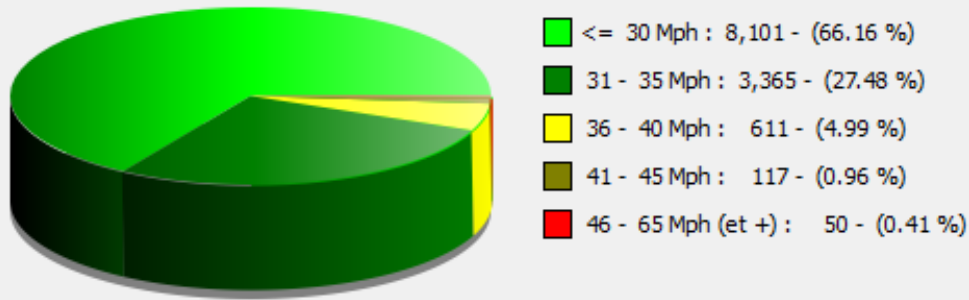

Outgoing vehicles

Start date: Thursday, March 31, 2022 8:00 AM
End date: Monday, April 11, 2022 8:30 AM

Location: Beeches Hill

Comments: