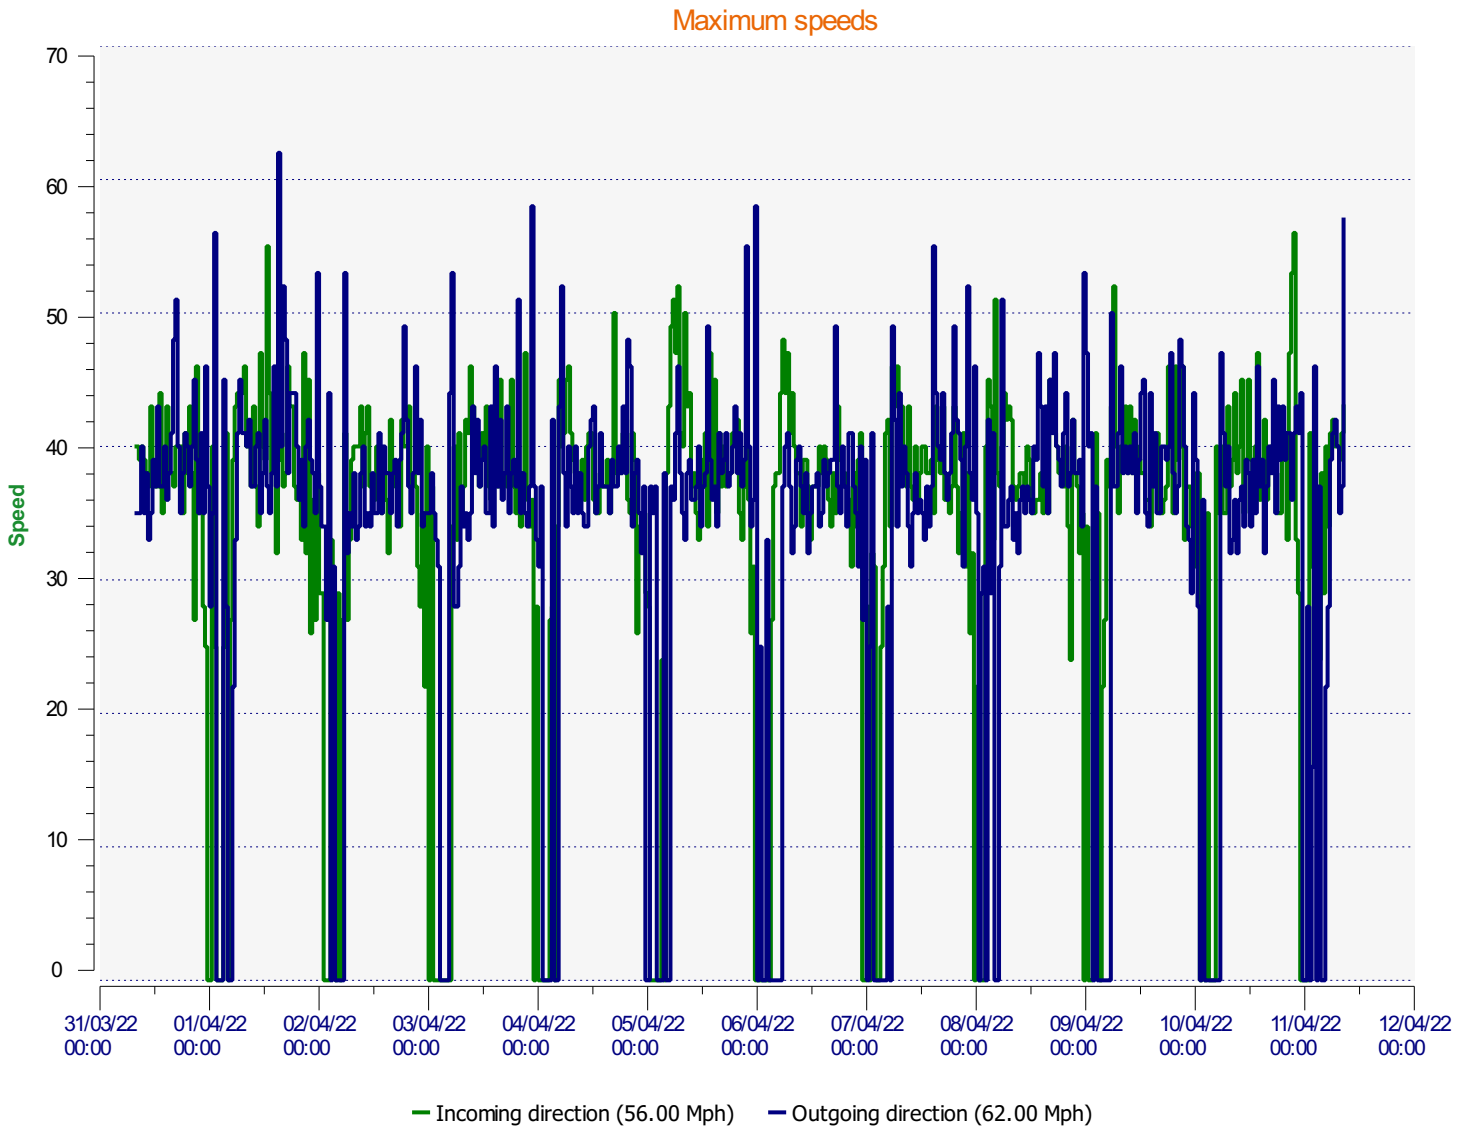

Élan Cité

DÉTECTER • INFORMER • SÉCURISER

Start date: Thursday, March 31, 2022 8:00 AM
End date: Monday, April 11, 2022 8:30 AM

Location: Beeches Hill

Comments:

Start date: Thursday, March 31, 2022 8:00 AM
End date: Monday, April 11, 2022 8:30 AM

Location: Beeches Hill

Comments:

Start date: Thursday, March 31, 2022 8:00 AM
End date: Monday, April 11, 2022 8:30 AM

Location: Beeches Hill

Comments:

Start date: Thursday, March 31, 2022 8:00 AM
End date: Monday, April 11, 2022 8:30 AM

Location: Beeches Hill

Comments:

Incoming vehicles

■	<= 30 Mph : 8,631 - (71.32 %)
■	31 - 35 Mph : 2,538 - (20.97 %)
■	36 - 40 Mph : 754 - (6.23 %)
■	41 - 45 Mph : 143 - (1.18 %)
■	46 - 65 Mph (et +) : 35 - (0.29 %)

Start date: Thursday, March 31, 2022 8:00 AM
End date: Monday, April 11, 2022 8:30 AM

Location: Beeches Hill

Comments:

Outgoing vehicles

Start date: Thursday, March 31, 2022 8:00 AM
End date: Monday, April 11, 2022 8:30 AM