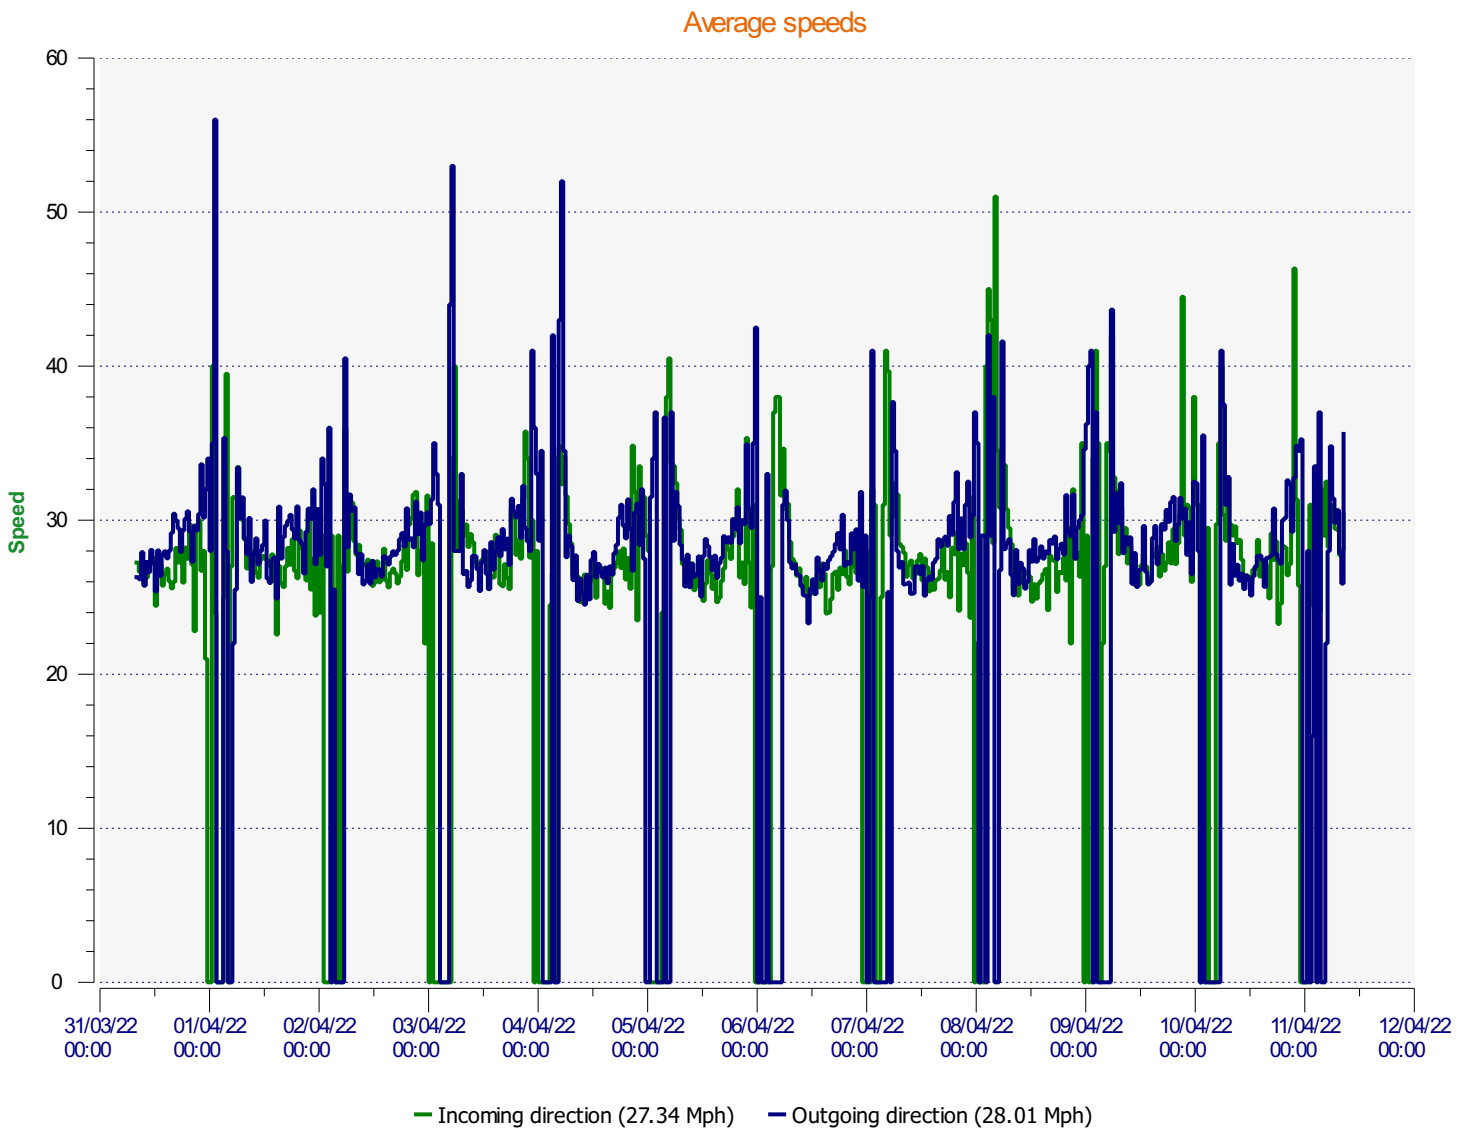

Élan Cité

DÉTECTER • INFORMER • SÉCURISER

Start date: Thursday, March 31, 2022 8:00 AM
End date: Monday, April 11, 2022 8:30 AM

Location: Beeches Hill

Comments:

Start date: Thursday, March 31, 2022 8:00 AM
End date: Monday, April 11, 2022 8:30 AM

Location: Beeches Hill

Comments:

Start date: Thursday, March 31, 2022 8:00 AM
End date: Monday, April 11, 2022 8:30 AM

Location: Beeches Hill

Comments:

Start date: Thursday, March 31, 2022 8:00 AM
End date: Monday, April 11, 2022 8:30 AM

Location: Beeches Hill

Comments:

Incoming vehicles

■	<= 30 Mph : 8,631 - (71.32 %)
■	31 - 35 Mph : 2,538 - (20.97 %)
■	36 - 40 Mph : 754 - (6.23 %)
■	41 - 45 Mph : 143 - (1.18 %)
■	46 - 65 Mph (et +) : 35 - (0.29 %)

Start date: Thursday, March 31, 2022 8:00 AM
End date: Monday, April 11, 2022 8:30 AM

Location: Beeches Hill

Comments:

Outgoing vehicles

Start date: Thursday, March 31, 2022 8:00 AM
End date: Monday, April 11, 2022 8:30 AM