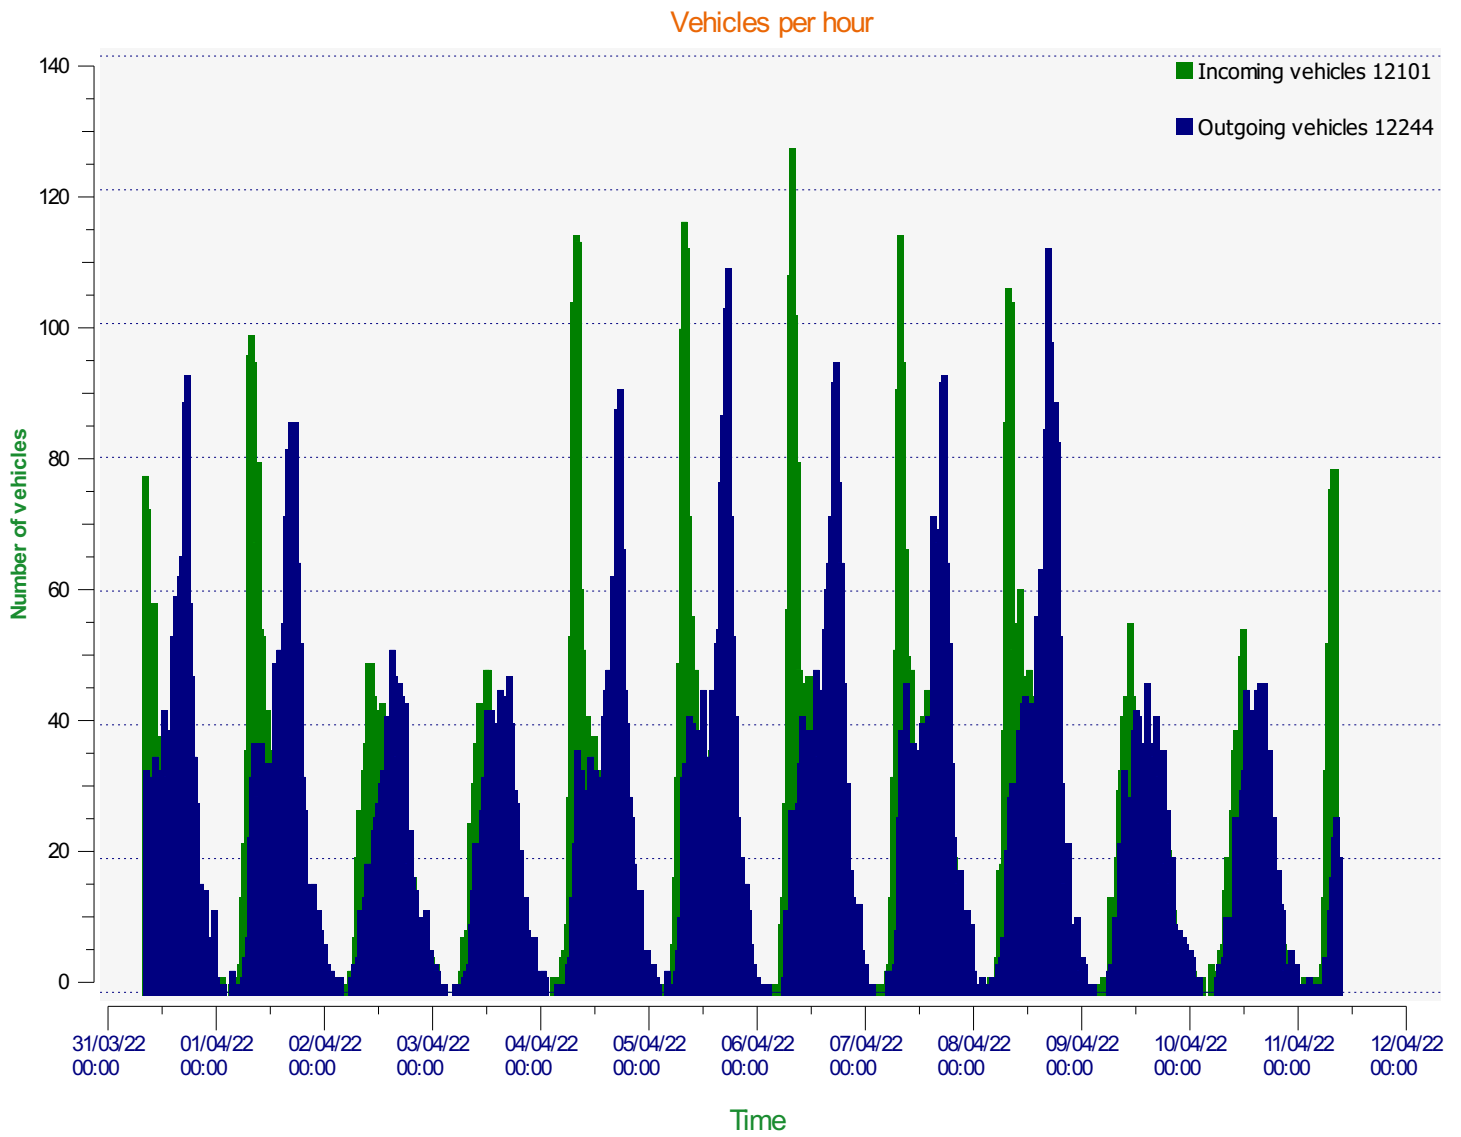

Location: Beeches Hill

Comments:

Start date: Thursday, March 31, 2022 8:00 AM
End date: Monday, April 11, 2022 8:30 AM

Location: Beeches Hill

Comments:

Start date: Thursday, March 31, 2022 8:00 AM
End date: Monday, April 11, 2022 8:30 AM

Location: Beeches Hill

Comments:

Incoming vehicles

■	<= 30 Mph : 8,631 - (71.32 %)
■	31 - 35 Mph : 2,538 - (20.97 %)
■	36 - 40 Mph : 754 - (6.23 %)
■	41 - 45 Mph : 143 - (1.18 %)
■	46 - 65 Mph (et +) : 35 - (0.29 %)

Start date: Thursday, March 31, 2022 8:00 AM
End date: Monday, April 11, 2022 8:30 AM

Location: Beeches Hill

Comments:

Outgoing vehicles

Start date: Thursday, March 31, 2022 8:00 AM
End date: Monday, April 11, 2022 8:30 AM