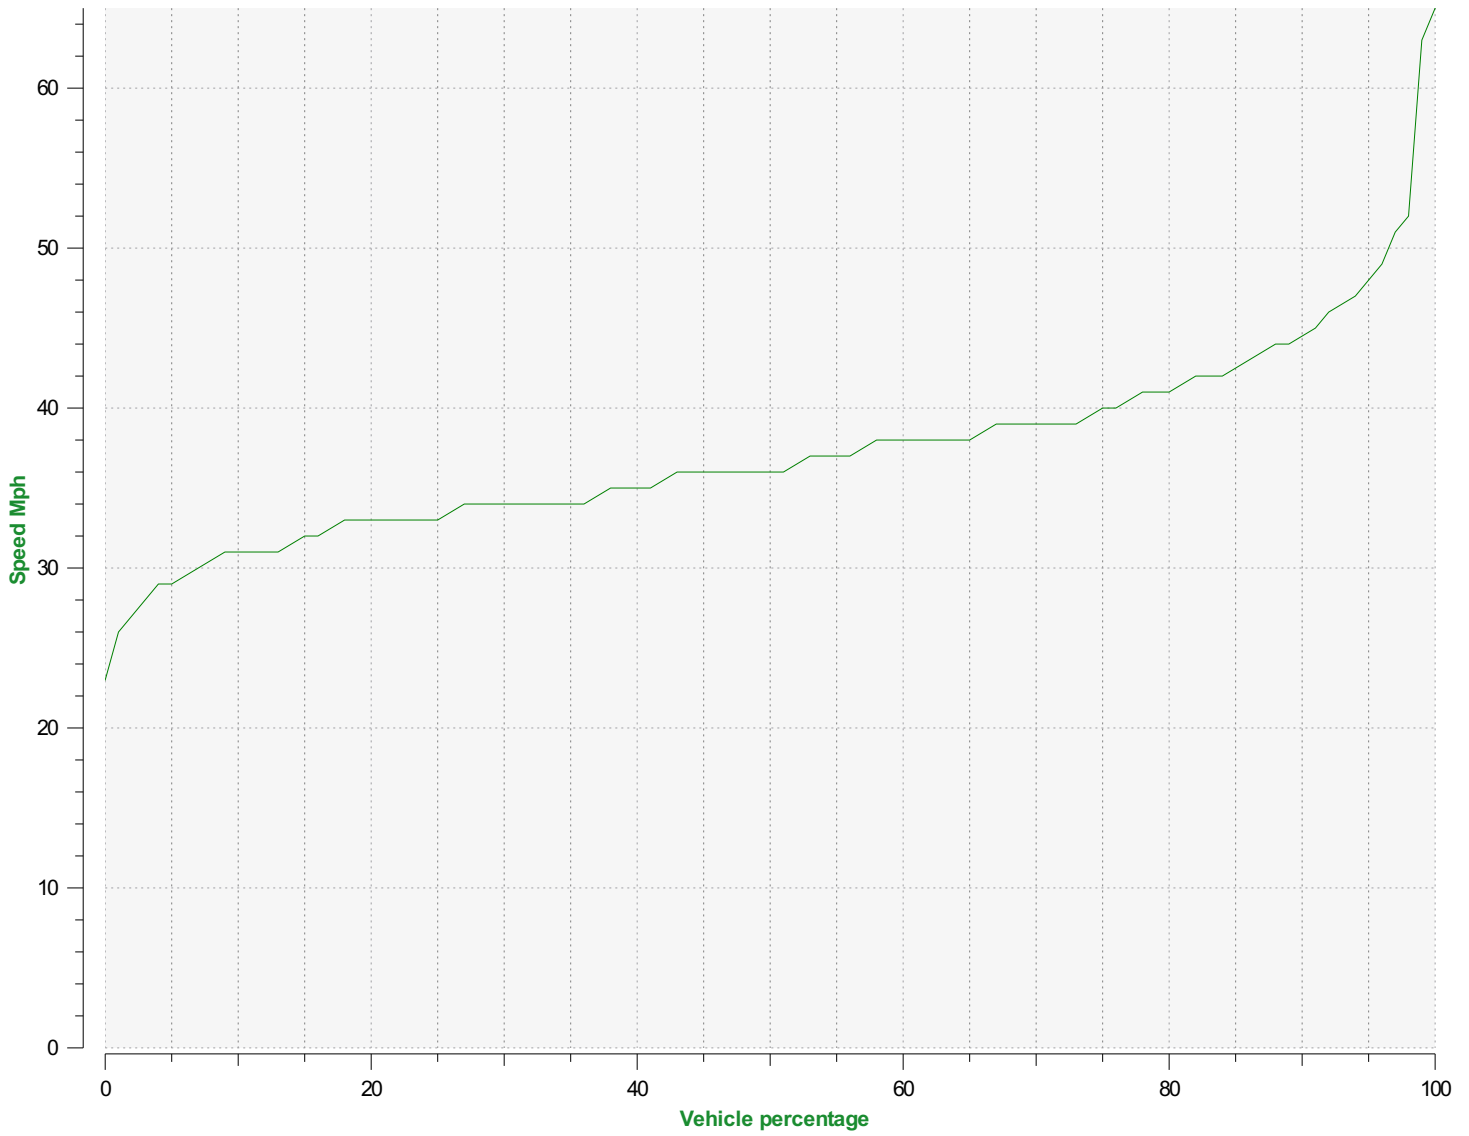

Comments:

Incoming vehicles

Light Green	<= 40 Mph	8,193	(75.60 %)
Dark Green	41 - 45 Mph	1,710	(15.78 %)
Yellow	46 - 50 Mph	641	(5.91 %)
Olive Green	51 - 55 Mph	227	(2.09 %)
Red	56 - 60 Mph	55	(0.51 %)
Dark Red	61 - 65 Mph	12	(0.11 %)
Blue	66 - 70 Mph	0	(0.00 %)
Dark Blue	71 - 75 Mph (et +)	0	(0.00 %)

Start date: Monday, May 6, 2024 11:00 AM
End date: Sunday, May 12, 2024 10:00 AM

Location:

Comments:

Outgoing vehicles

Start date: Monday, May 6, 2024 11:00 AM
End date: Sunday, May 12, 2024 10:00 AM

Location:

Comments:

Speed percentiles (incoming)

V30: 34.00Mph **V50:** 36.00Mph **V85:** 42.00Mph

Start date: Monday, May 6, 2024 11:00 AM
End date: Sunday, May 12, 2024 10:00 AM

Location:

Comments:

Speed percentile(outgoing)

V30: 34.00Mph **V50:** 37.00Mph **V85:** 43.00Mph

Start date: Monday, May 6, 2024 11:00 AM
End date: Sunday, May 12, 2024 10:00 AM

Location:

Comments: