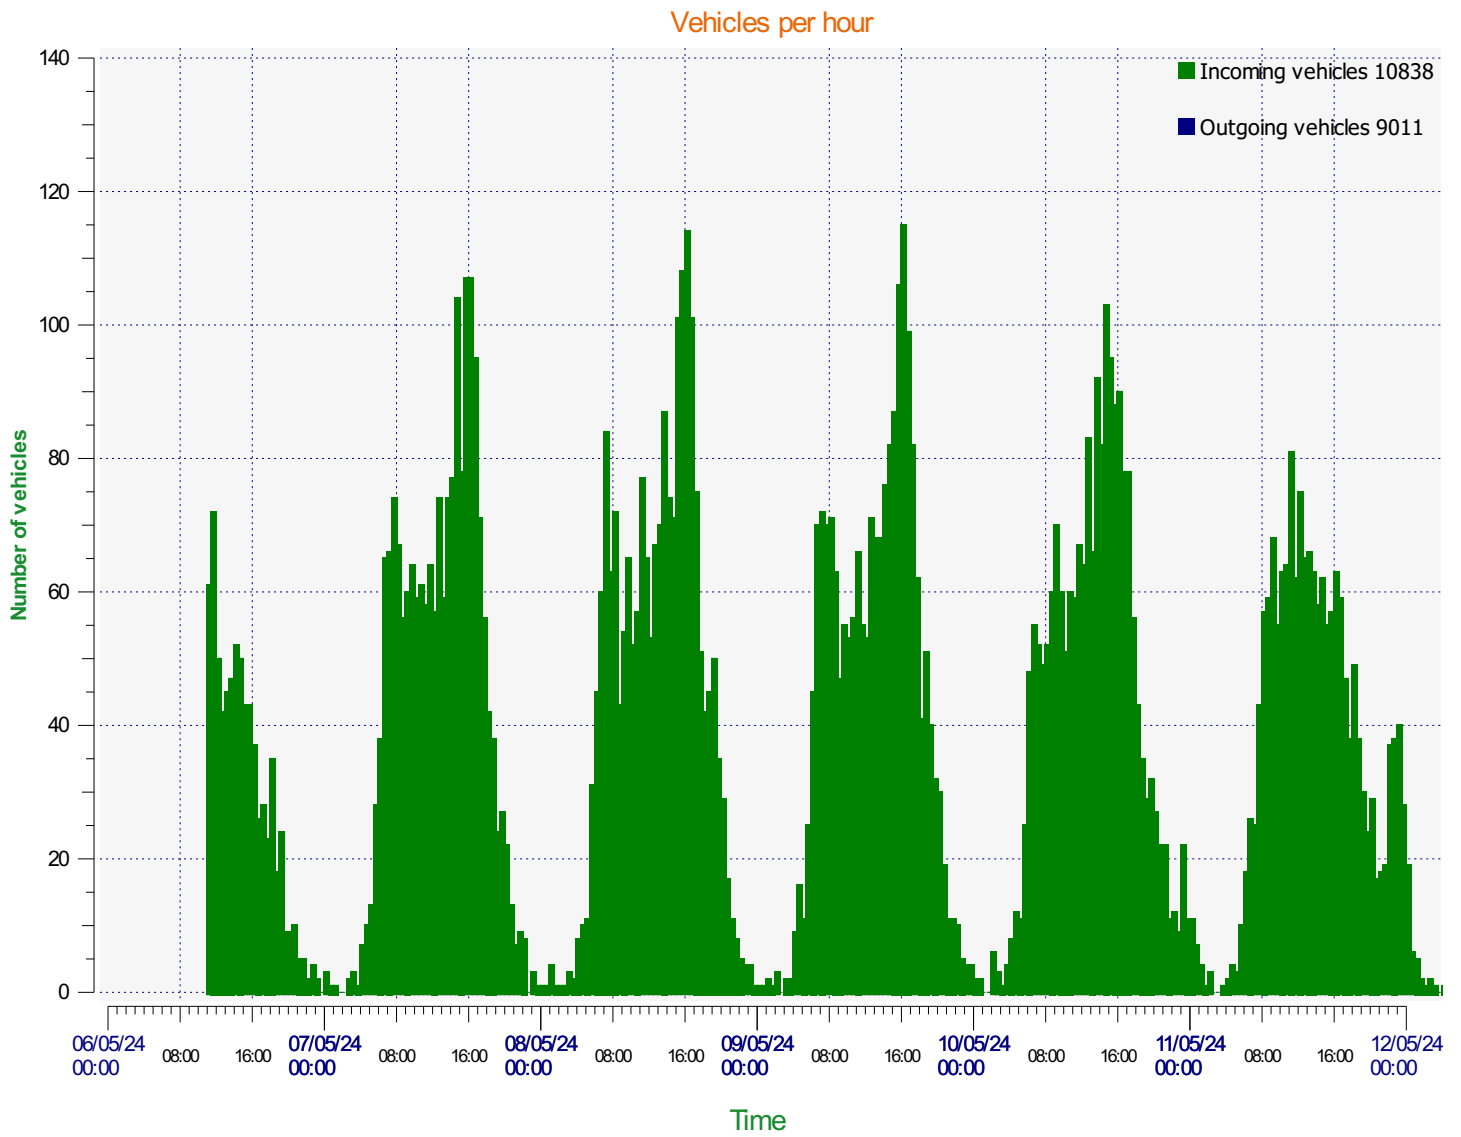

Location:

Comments:

Start date: Monday, May 6, 2024 11:00 AM
End date: Sunday, May 12, 2024 10:00 AM

Location:

Comments:

Start date: Monday, May 6, 2024 11:00 AM
End date: Sunday, May 12, 2024 10:00 AM

Location:

Comments:

Incoming vehicles

Light Green	<= 40 Mph	8,193	(75.60 %)
Dark Green	41 - 45 Mph	1,710	(15.78 %)
Yellow	46 - 50 Mph	641	(5.91 %)
Olive Green	51 - 55 Mph	227	(2.09 %)
Red	56 - 60 Mph	55	(0.51 %)
Dark Red	61 - 65 Mph	12	(0.11 %)
Blue	66 - 70 Mph	0	(0.00 %)
Dark Blue	71 - 75 Mph (et +)	0	(0.00 %)

Start date: Monday, May 6, 2024 11:00 AM
End date: Sunday, May 12, 2024 10:00 AM

Location:

Comments:

Outgoing vehicles

Start date: Monday, May 6, 2024 11:00 AM
End date: Sunday, May 12, 2024 10:00 AM

Location:

V30: 34.00Mph **V50:** 37.00Mph **V85:** 43.00Mph

Start date: Monday, May 6, 2024 11:00 AM
End date: Sunday, May 12, 2024 10:00 AM

Location:

Comments: