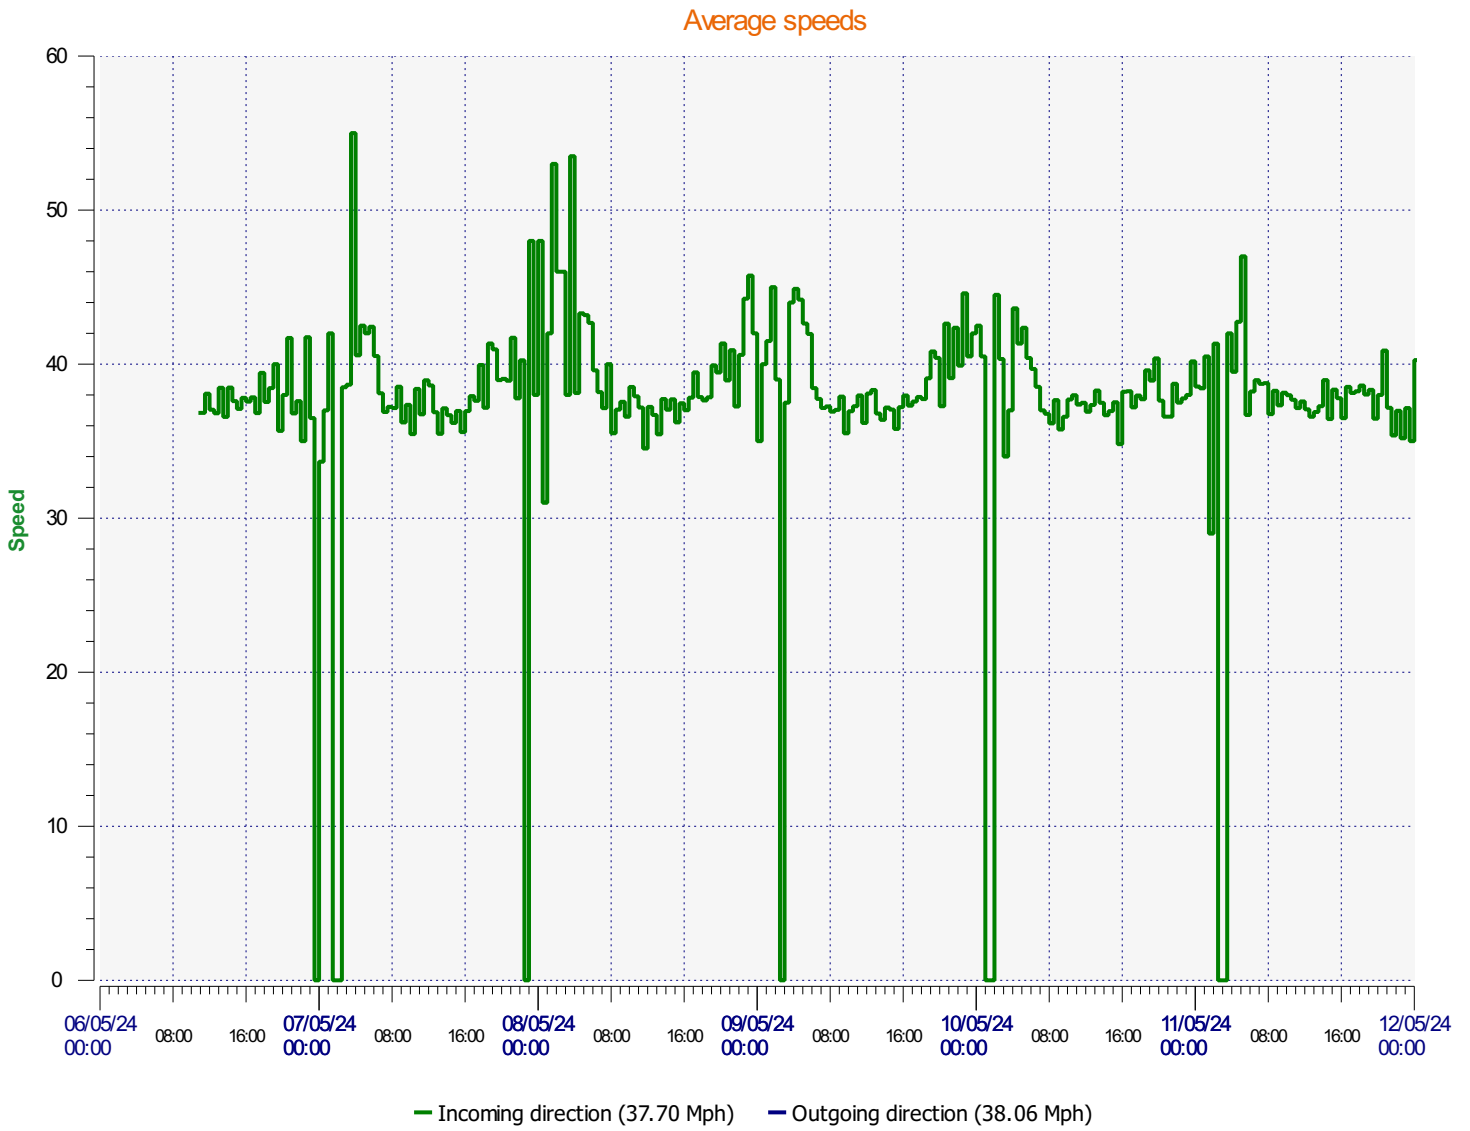

Start date: Monday, May 6, 2024 11:00 AM
End date: Sunday, May 12, 2024 10:00 AM

Location:

Comments: