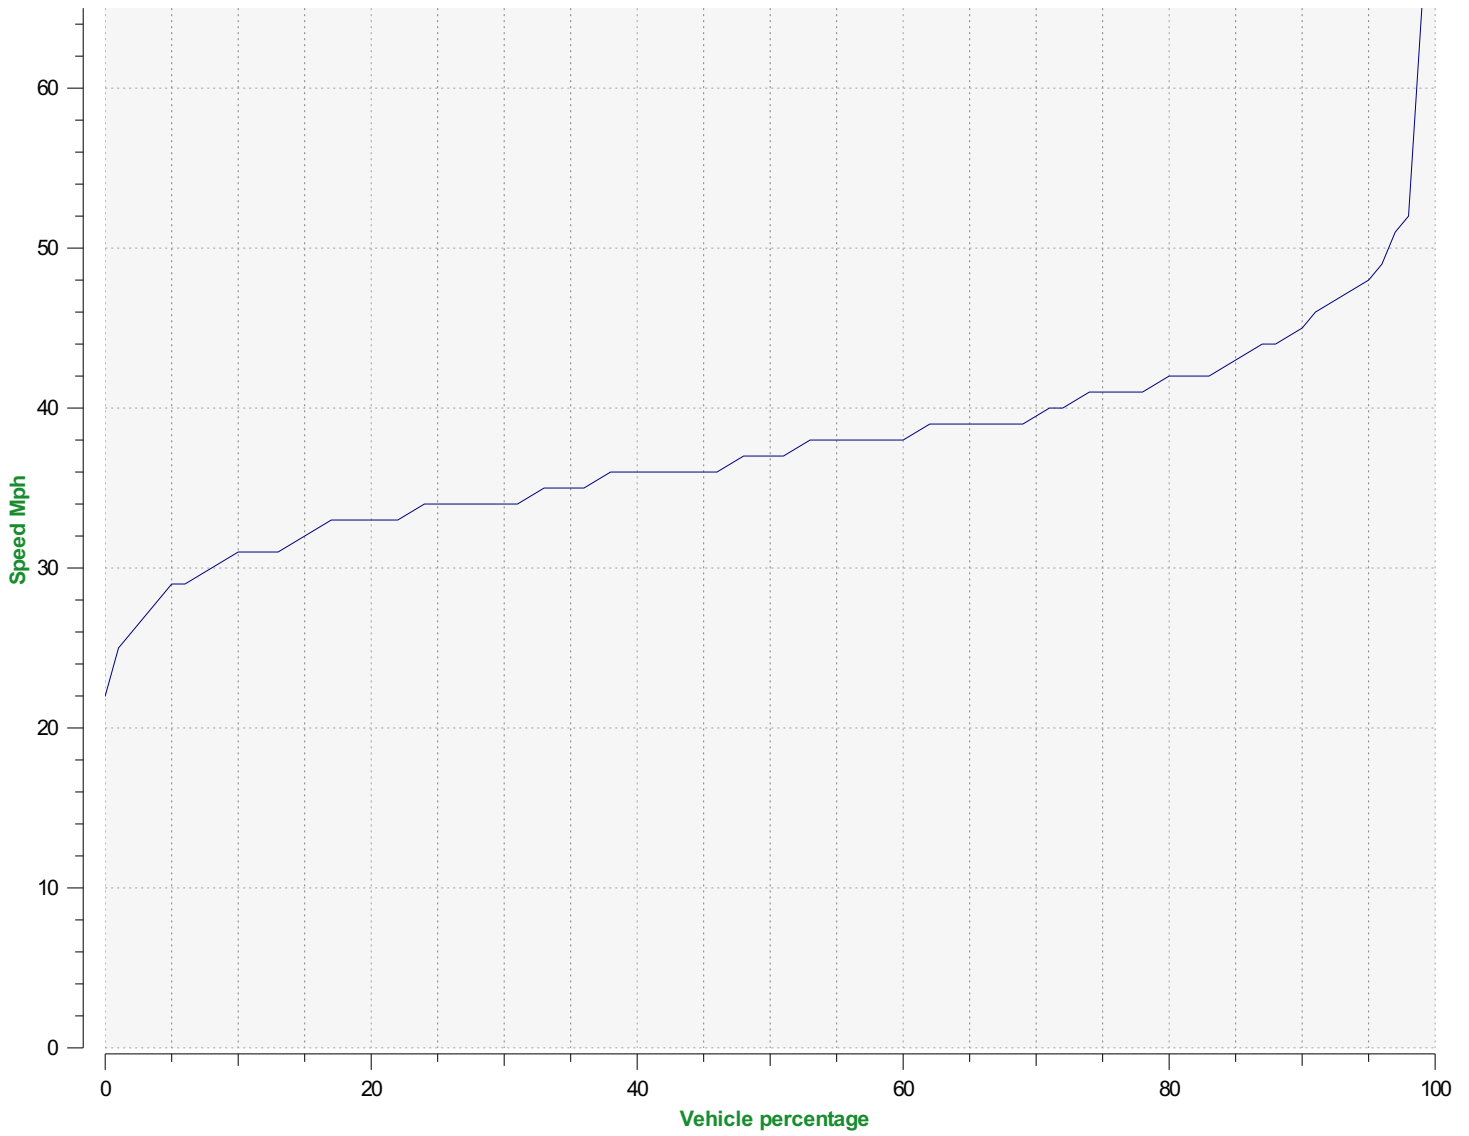

Comments:

Incoming vehicles

Light Green	<= 40 Mph	8,193	(75.60 %)
Dark Green	41 - 45 Mph	1,710	(15.78 %)
Yellow	46 - 50 Mph	641	(5.91 %)
Olive Green	51 - 55 Mph	227	(2.09 %)
Red	56 - 60 Mph	55	(0.51 %)
Dark Red	61 - 65 Mph	12	(0.11 %)
Blue	66 - 70 Mph	0	(0.00 %)
Dark Blue	71 - 75 Mph (et +)	0	(0.00 %)

Start date: Monday, May 6, 2024 11:00 AM
End date: Sunday, May 12, 2024 10:00 AM

Location:

Comments:

Outgoing vehicles

Start date: Monday, May 6, 2024 11:00 AM
End date: Sunday, May 12, 2024 10:00 AM

Location:

Comments:

Speed percentiles (incoming)

V30: 34.00Mph **V50:** 36.00Mph **V85:** 42.00Mph

Start date: Monday, May 6, 2024 11:00 AM
End date: Sunday, May 12, 2024 10:00 AM

Location:

Comments:

Speed percentile(outgoing)

V30: 34.00Mph **V50:** 37.00Mph **V85:** 43.00Mph

Start date: Monday, May 6, 2024 11:00 AM
End date: Sunday, May 12, 2024 10:00 AM

Location:

Comments: