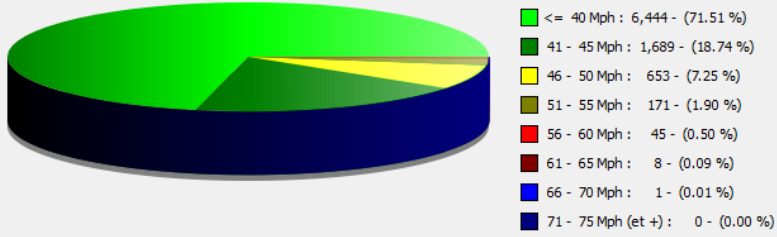

Outgoing vehicles

Start date: Monday, May 6, 2024 11:00 AM
End date: Sunday, May 12, 2024 10:00 AM

Location:

Comments: