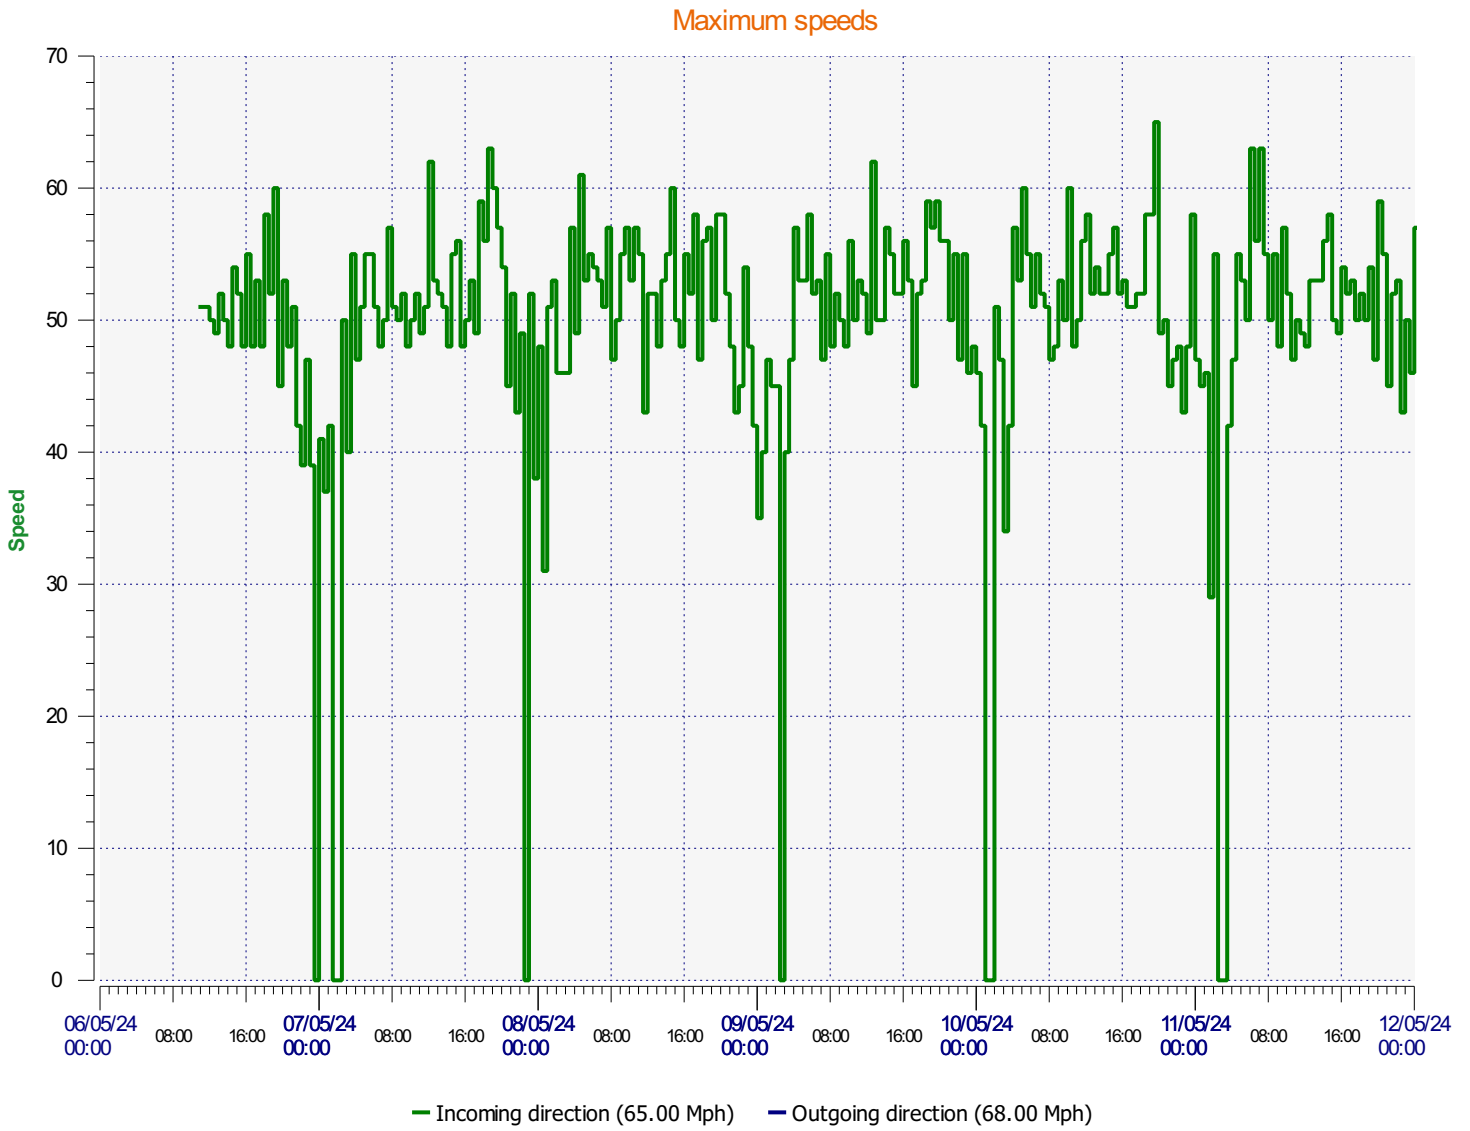

Start date: Monday, May 6, 2024 11:00 AM
End date: Sunday, May 12, 2024 10:00 AM

Location:

Comments: