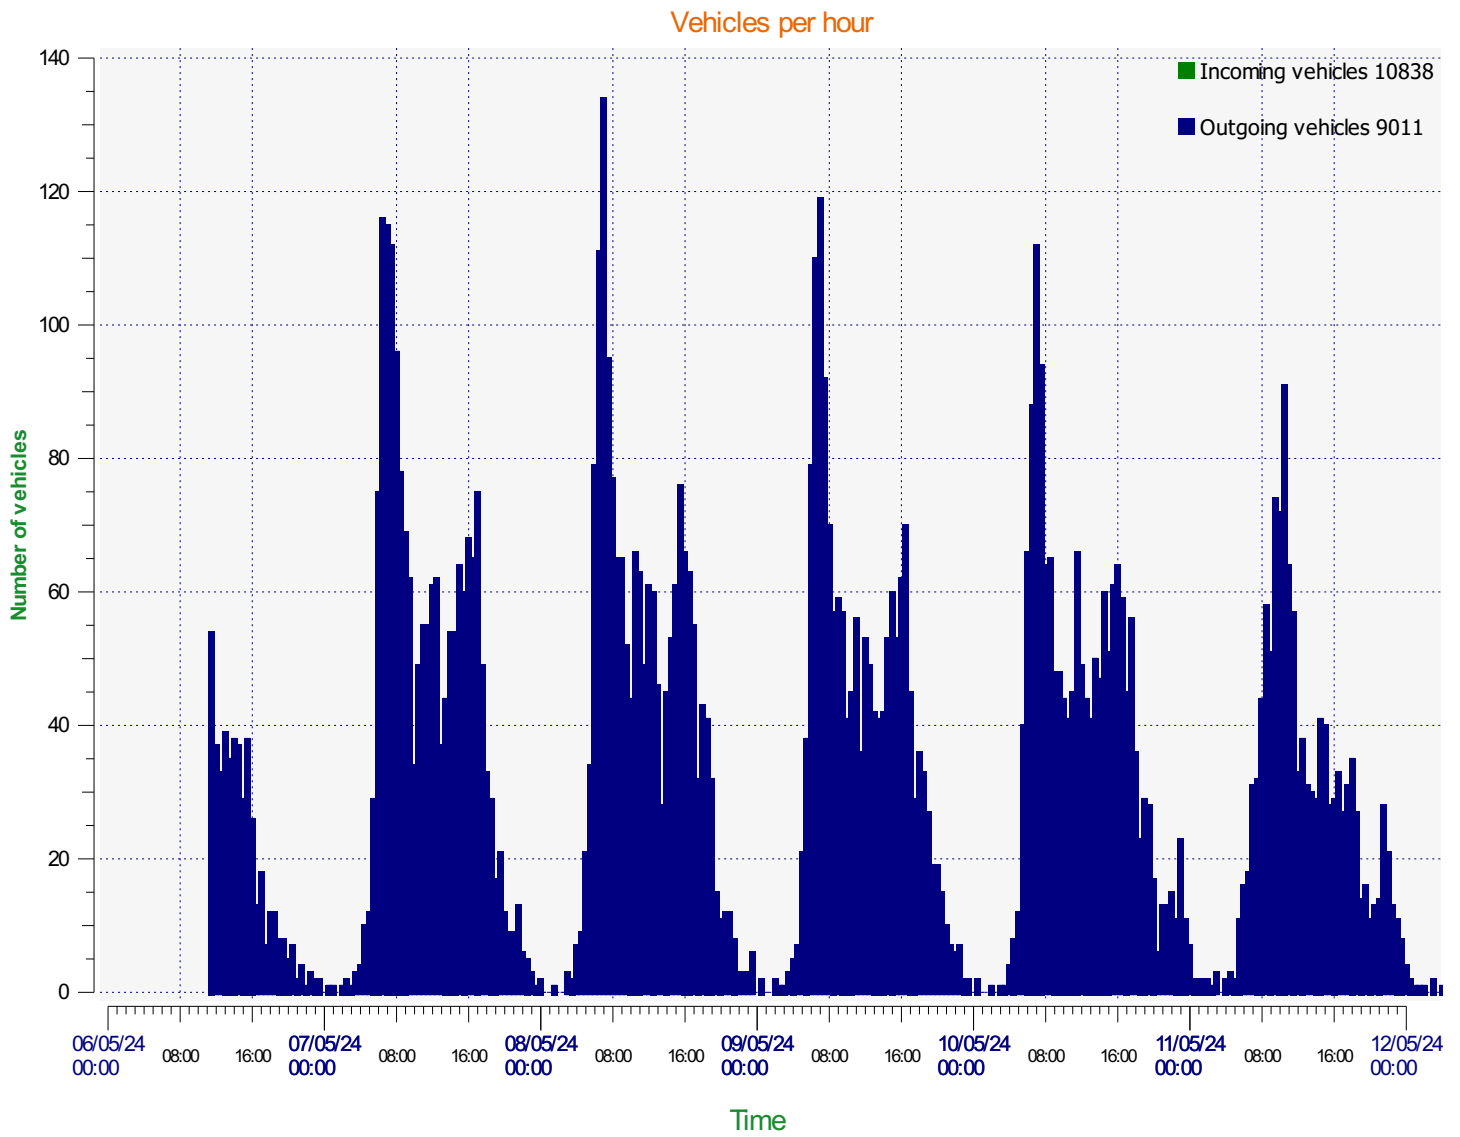

Location:

Comments:

Start date: Monday, May 6, 2024 11:00 AM
End date: Sunday, May 12, 2024 10:00 AM

Location:

Comments:

Start date: Monday, May 6, 2024 11:00 AM
End date: Sunday, May 12, 2024 10:00 AM

Location:

Comments:

Incoming vehicles

Light Green	<= 40 Mph	8,193	(75.60 %)
Dark Green	41 - 45 Mph	1,710	(15.78 %)
Yellow	46 - 50 Mph	641	(5.91 %)
Olive Green	51 - 55 Mph	227	(2.09 %)
Red	56 - 60 Mph	55	(0.51 %)
Dark Red	61 - 65 Mph	12	(0.11 %)
Blue	66 - 70 Mph	0	(0.00 %)
Dark Blue	71 - 75 Mph (et +)	0	(0.00 %)

Start date: Monday, May 6, 2024 11:00 AM
End date: Sunday, May 12, 2024 10:00 AM

Location:

Comments:

Start date: Monday, May 6, 2024 11:00 AM
End date: Sunday, May 12, 2024 10:00 AM

Location:

Comments:

Speed percentiles (incoming)

V30: 34.00Mph **V50:** 36.00Mph **V85:** 42.00Mph

Start date: Monday, May 6, 2024 11:00 AM
End date: Sunday, May 12, 2024 10:00 AM

Location:

Comments:

Speed percentile(outgoing)

V30: 34.00Mph **V50:** 37.00Mph **V85:** 43.00Mph