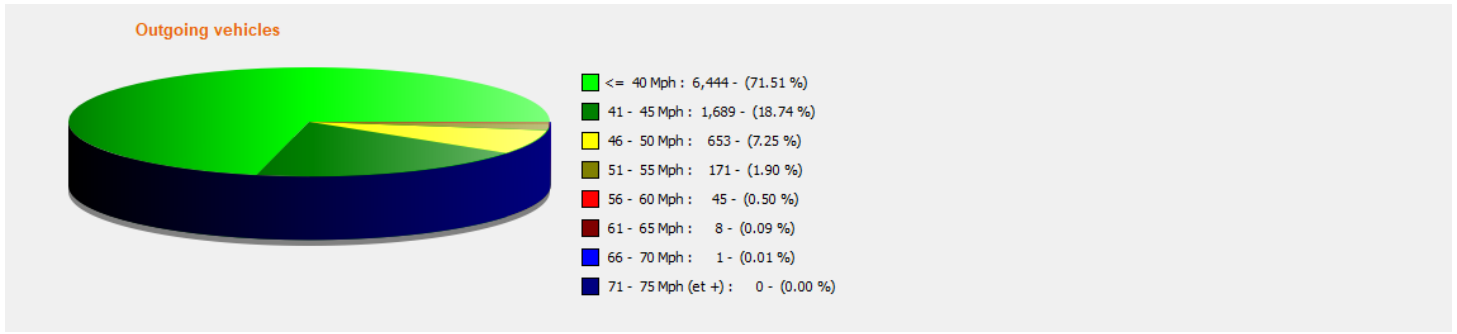

Start date: Monday, May 6, 2024 11:00 AM
End date: Sunday, May 12, 2024 10:00 AM

Location:

Comments: