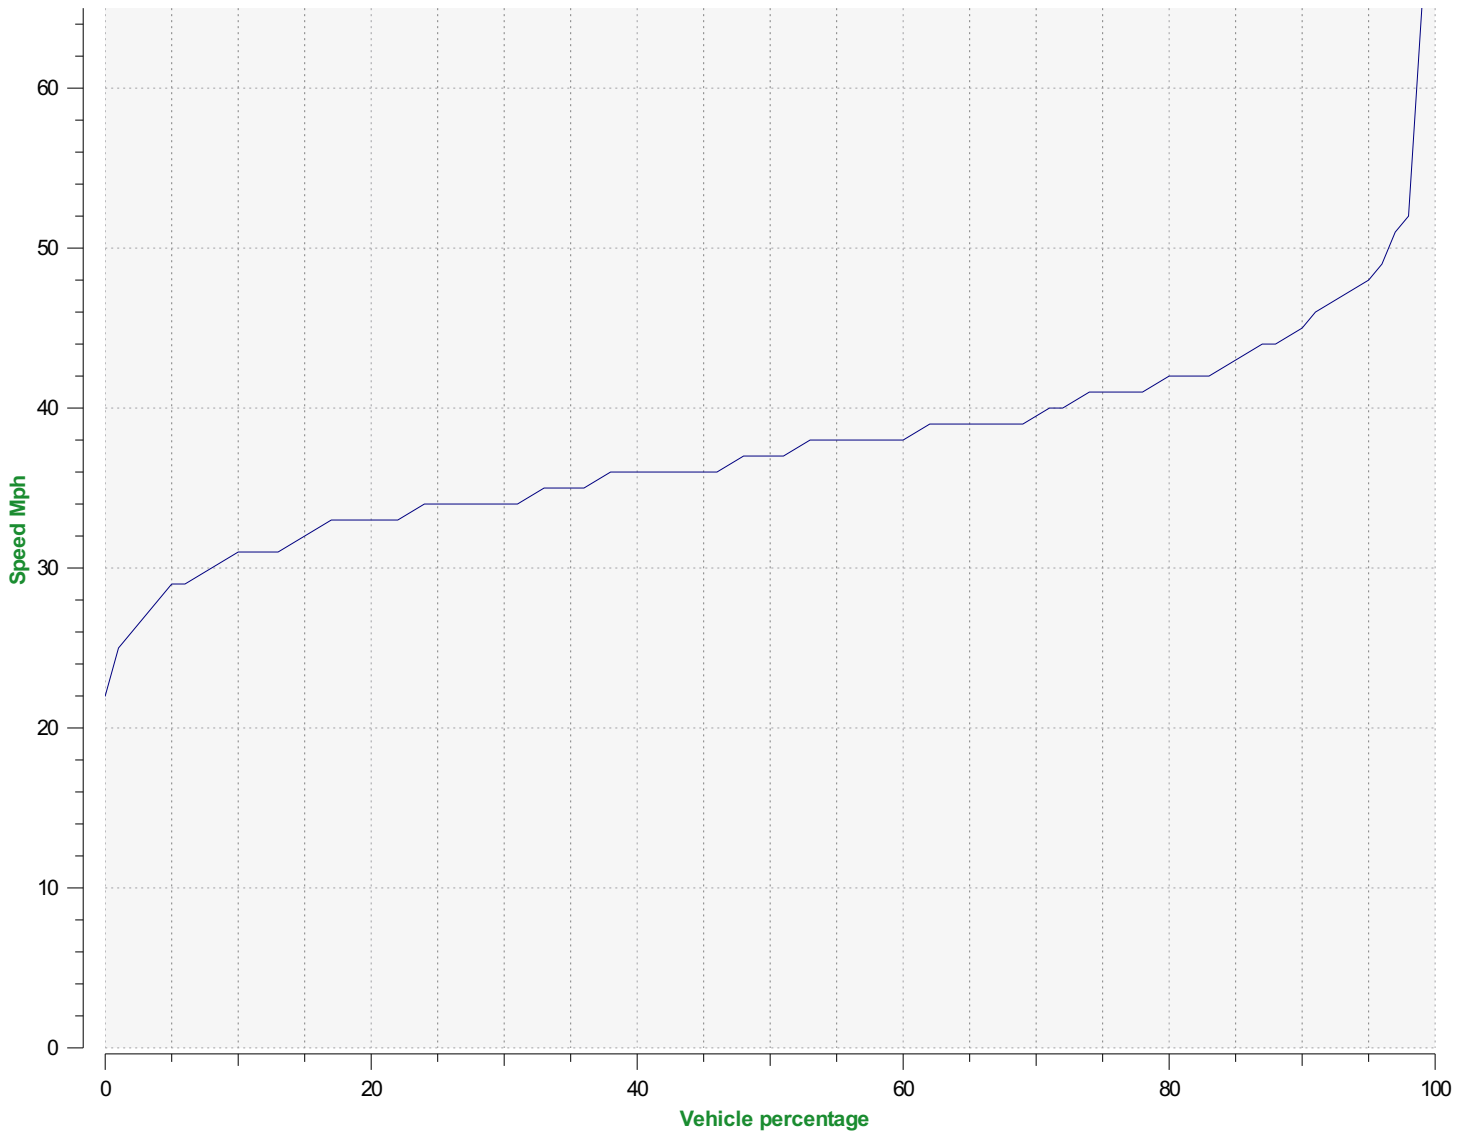

Comments:

Incoming vehicles

Light Green	<= 40 Mph	8,193	(75.60 %)
Dark Green	41 - 45 Mph	1,710	(15.78 %)
Yellow	46 - 50 Mph	641	(5.91 %)
Olive Green	51 - 55 Mph	227	(2.09 %)
Red	56 - 60 Mph	55	(0.51 %)
Dark Red	61 - 65 Mph	12	(0.11 %)
Blue	66 - 70 Mph	0	(0.00 %)
Dark Blue	71 - 75 Mph (et +)	0	(0.00 %)

Start date: Monday, May 6, 2024 11:00 AM
End date: Sunday, May 12, 2024 10:00 AM

Location:

Comments:

Start date: Monday, May 6, 2024 11:00 AM
End date: Sunday, May 12, 2024 10:00 AM

Location:

Comments:

Speed percentiles (incoming)

V30: 34.00Mph **V50:** 36.00Mph **V85:** 42.00Mph

Start date: Monday, May 6, 2024 11:00 AM
End date: Sunday, May 12, 2024 10:00 AM

Location:

Comments:

Speed percentile(outgoing)

V30: 34.00Mph **V50:** 37.00Mph **V85:** 43.00Mph