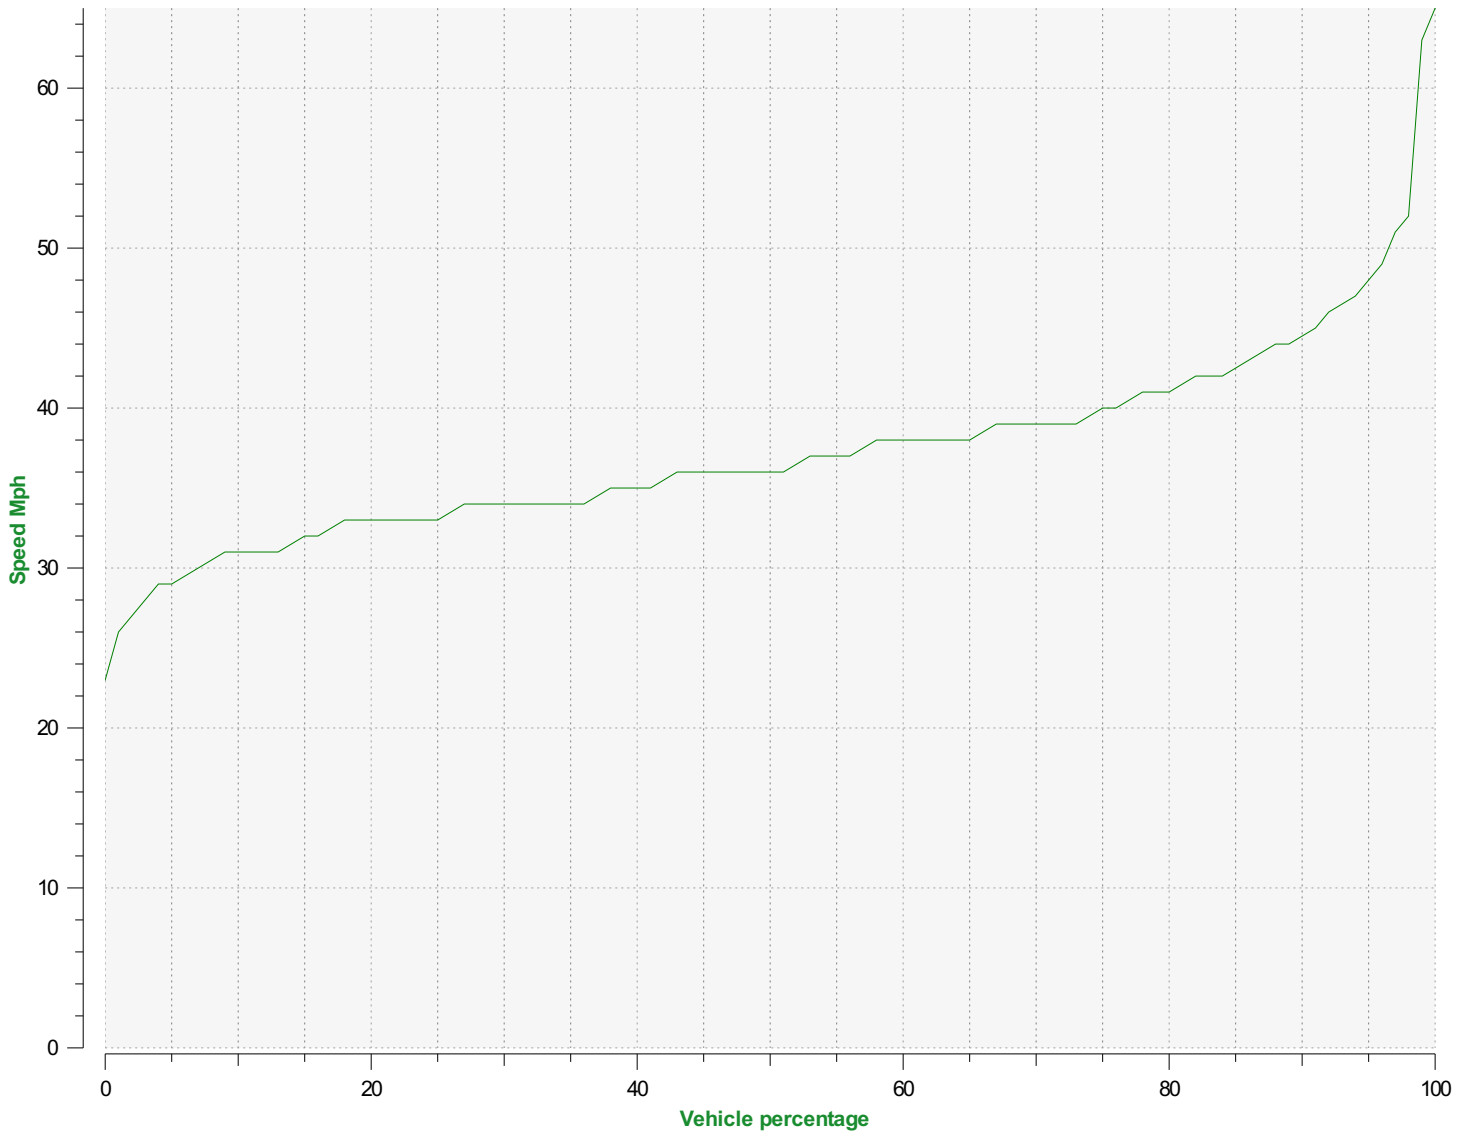

Comments:

Incoming vehicles

Light Green	<= 40 Mph	8,193	(75.60 %)
Dark Green	41 - 45 Mph	1,710	(15.78 %)
Yellow	46 - 50 Mph	641	(5.91 %)
Olive Green	51 - 55 Mph	227	(2.09 %)
Red	56 - 60 Mph	55	(0.51 %)
Dark Red	61 - 65 Mph	12	(0.11 %)
Blue	66 - 70 Mph	0	(0.00 %)
Dark Blue	71 - 75 Mph (et +)	0	(0.00 %)

Start date: Monday, May 6, 2024 11:00 AM
End date: Sunday, May 12, 2024 10:00 AM

Location:

Comments:

Start date: Monday, May 6, 2024 11:00 AM
End date: Sunday, May 12, 2024 10:00 AM

Location:

Comments:

Speed percentiles (incoming)

V30: 34.00Mph **V50:** 36.00Mph **V85:** 42.00Mph

Start date: Monday, May 6, 2024 11:00 AM
End date: Sunday, May 12, 2024 10:00 AM

Location:

Comments:

Speed percentile(outgoing)

V30: 34.00Mph **V50:** 37.00Mph **V85:** 43.00Mph