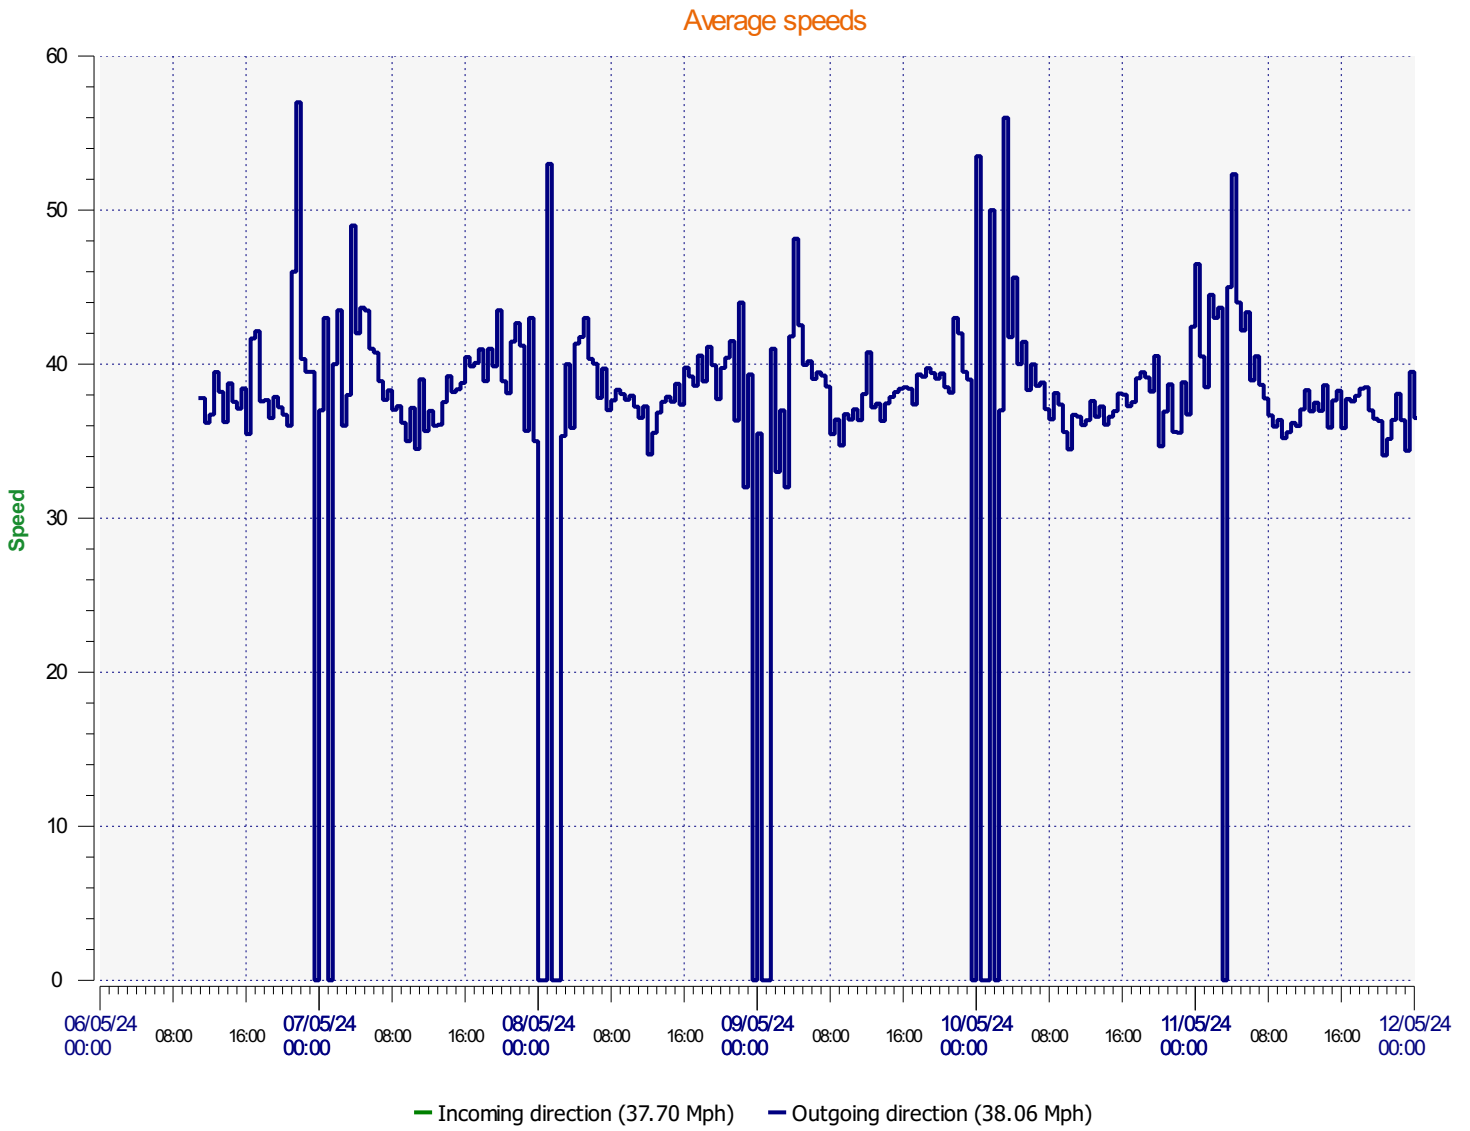

Start date: Monday, May 6, 2024 11:00 AM
End date: Sunday, May 12, 2024 10:00 AM

Location:

Comments: