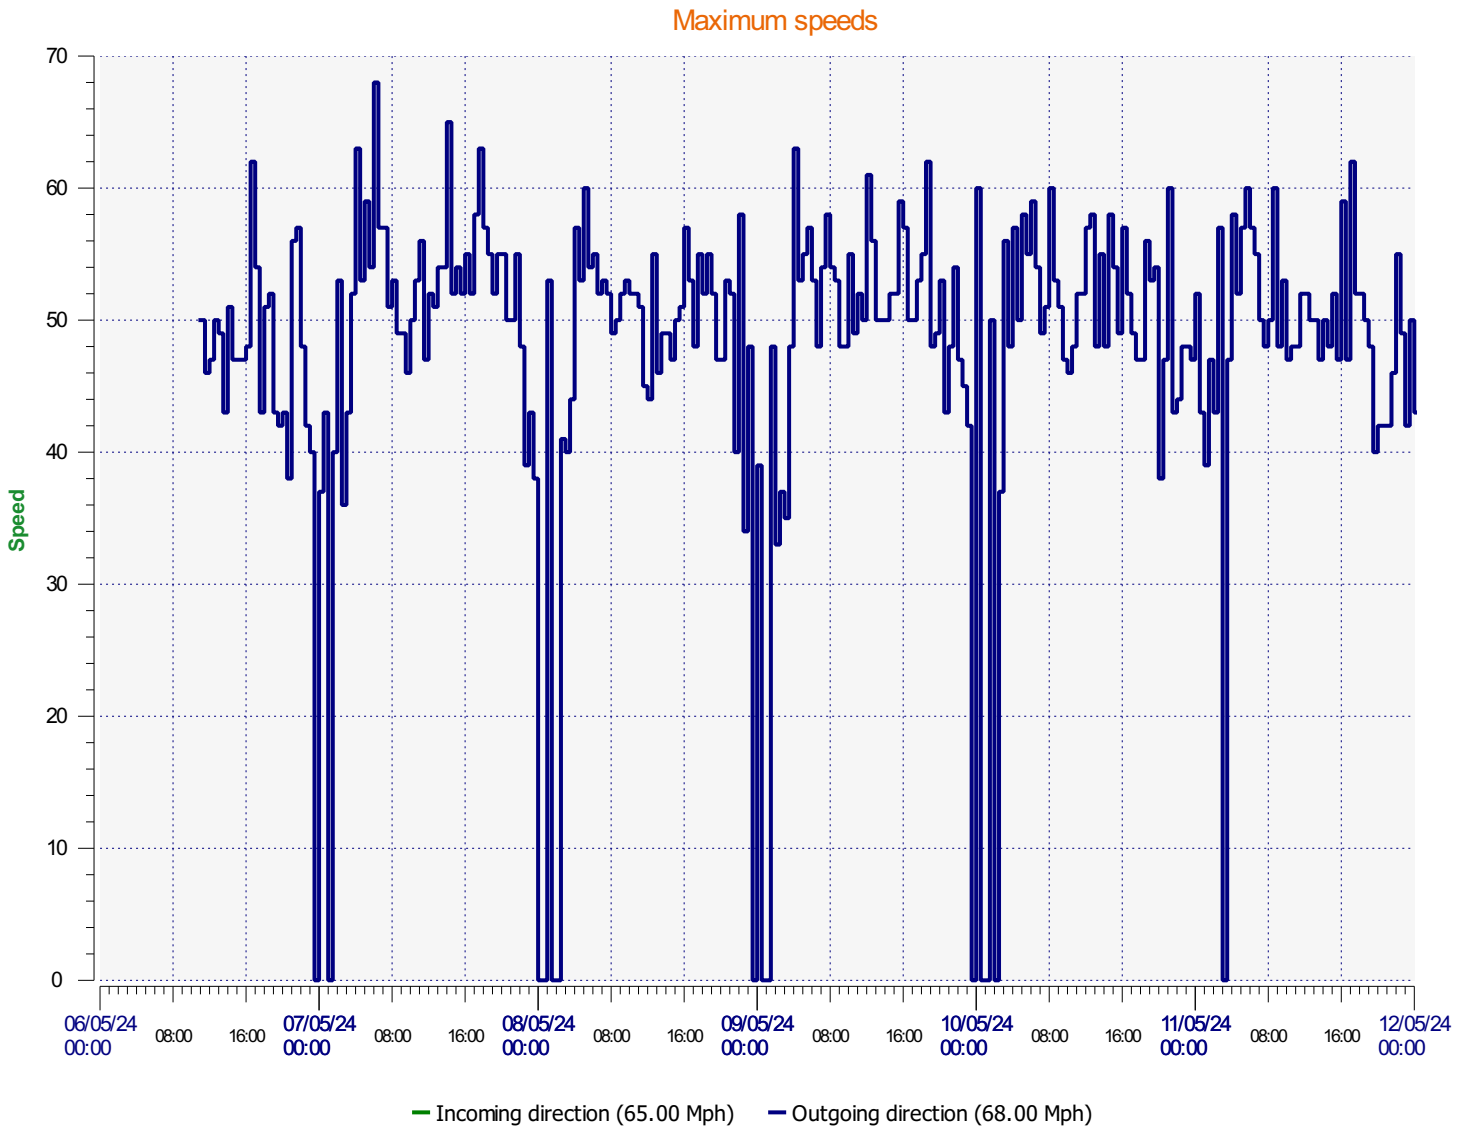

Location:

Comments:

Start date: Monday, May 6, 2024 11:00 AM
End date: Sunday, May 12, 2024 10:00 AM

Location:

Comments:

Start date: Monday, May 6, 2024 11:00 AM
End date: Sunday, May 12, 2024 10:00 AM

Location:

Comments:

Incoming vehicles

Light Green	<= 40 Mph	8,193	(75.60 %)
Dark Green	41 - 45 Mph	1,710	(15.78 %)
Yellow	46 - 50 Mph	641	(5.91 %)
Olive Green	51 - 55 Mph	227	(2.09 %)
Red	56 - 60 Mph	55	(0.51 %)
Dark Red	61 - 65 Mph	12	(0.11 %)
Blue	66 - 70 Mph	0	(0.00 %)
Dark Blue	71 - 75 Mph (et +)	0	(0.00 %)

Start date: Monday, May 6, 2024 11:00 AM
End date: Sunday, May 12, 2024 10:00 AM

Location:

Comments:

Start date: Monday, May 6, 2024 11:00 AM
End date: Sunday, May 12, 2024 10:00 AM

Location:

Comments:

Speed percentiles (incoming)

V30: 34.00Mph **V50:** 36.00Mph **V85:** 42.00Mph

Start date: Monday, May 6, 2024 11:00 AM
End date: Sunday, May 12, 2024 10:00 AM

Location:

Comments:

Speed percentile(outgoing)

V30: 34.00Mph **V50:** 37.00Mph **V85:** 43.00Mph