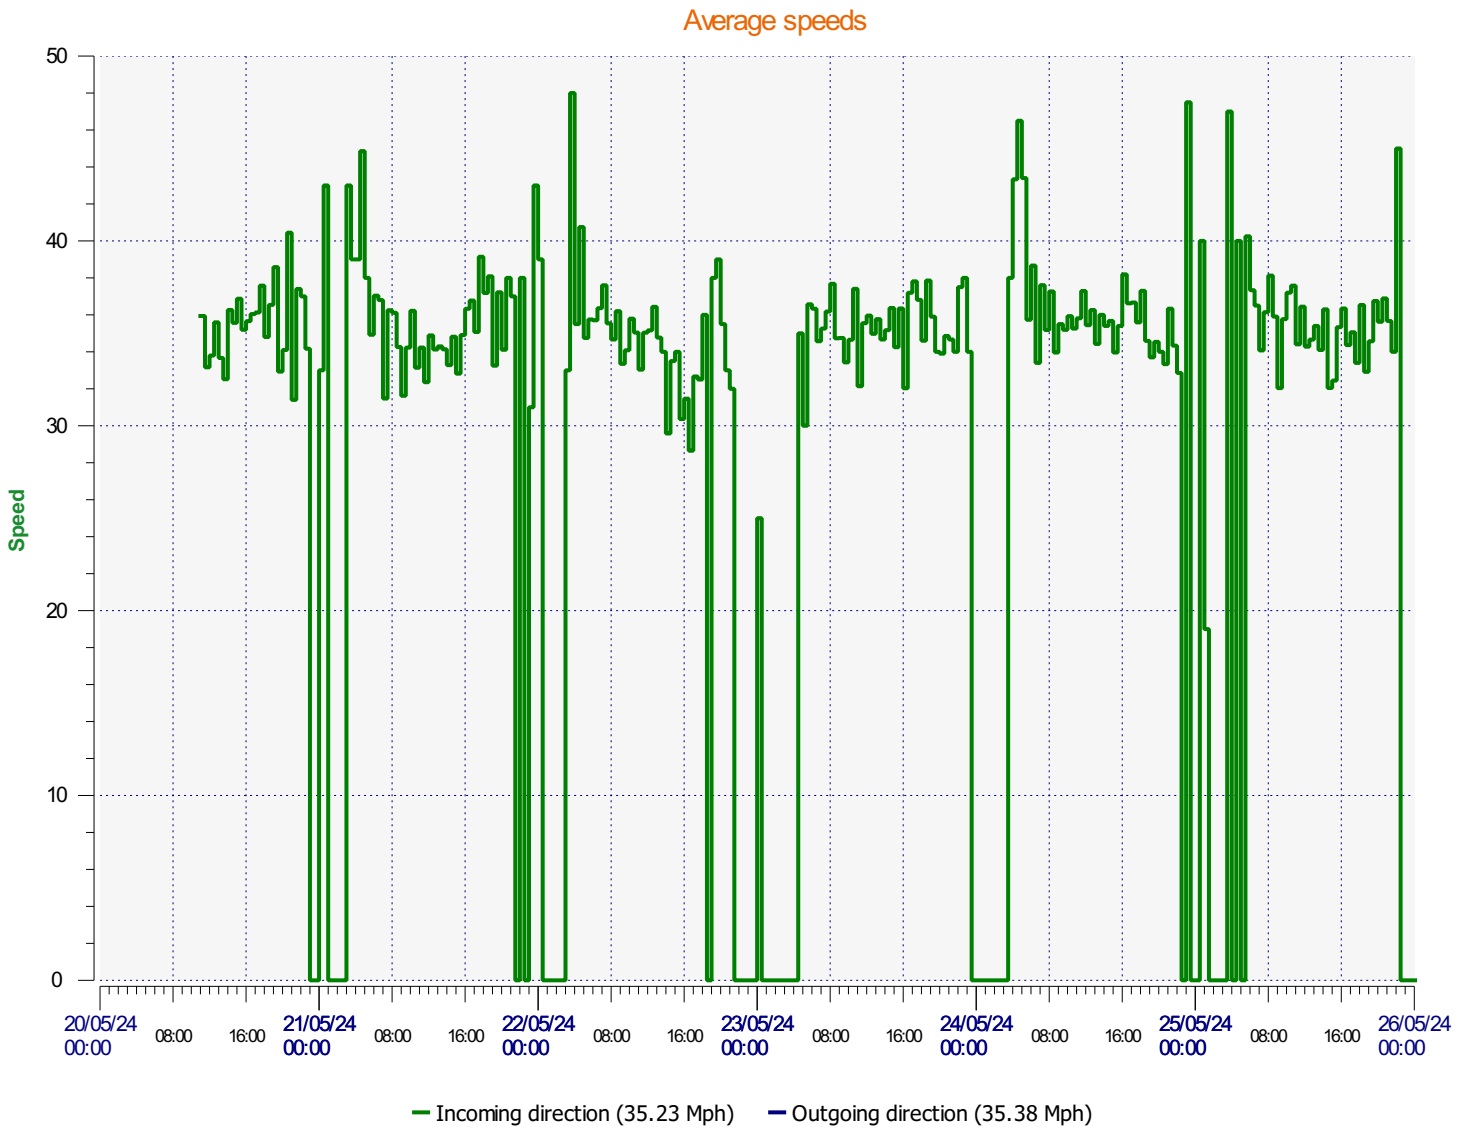

Start date: Monday, May 20, 2024 11:00 AM
End date: Sunday, May 26, 2024 10:00 AM

Location:

Comments: