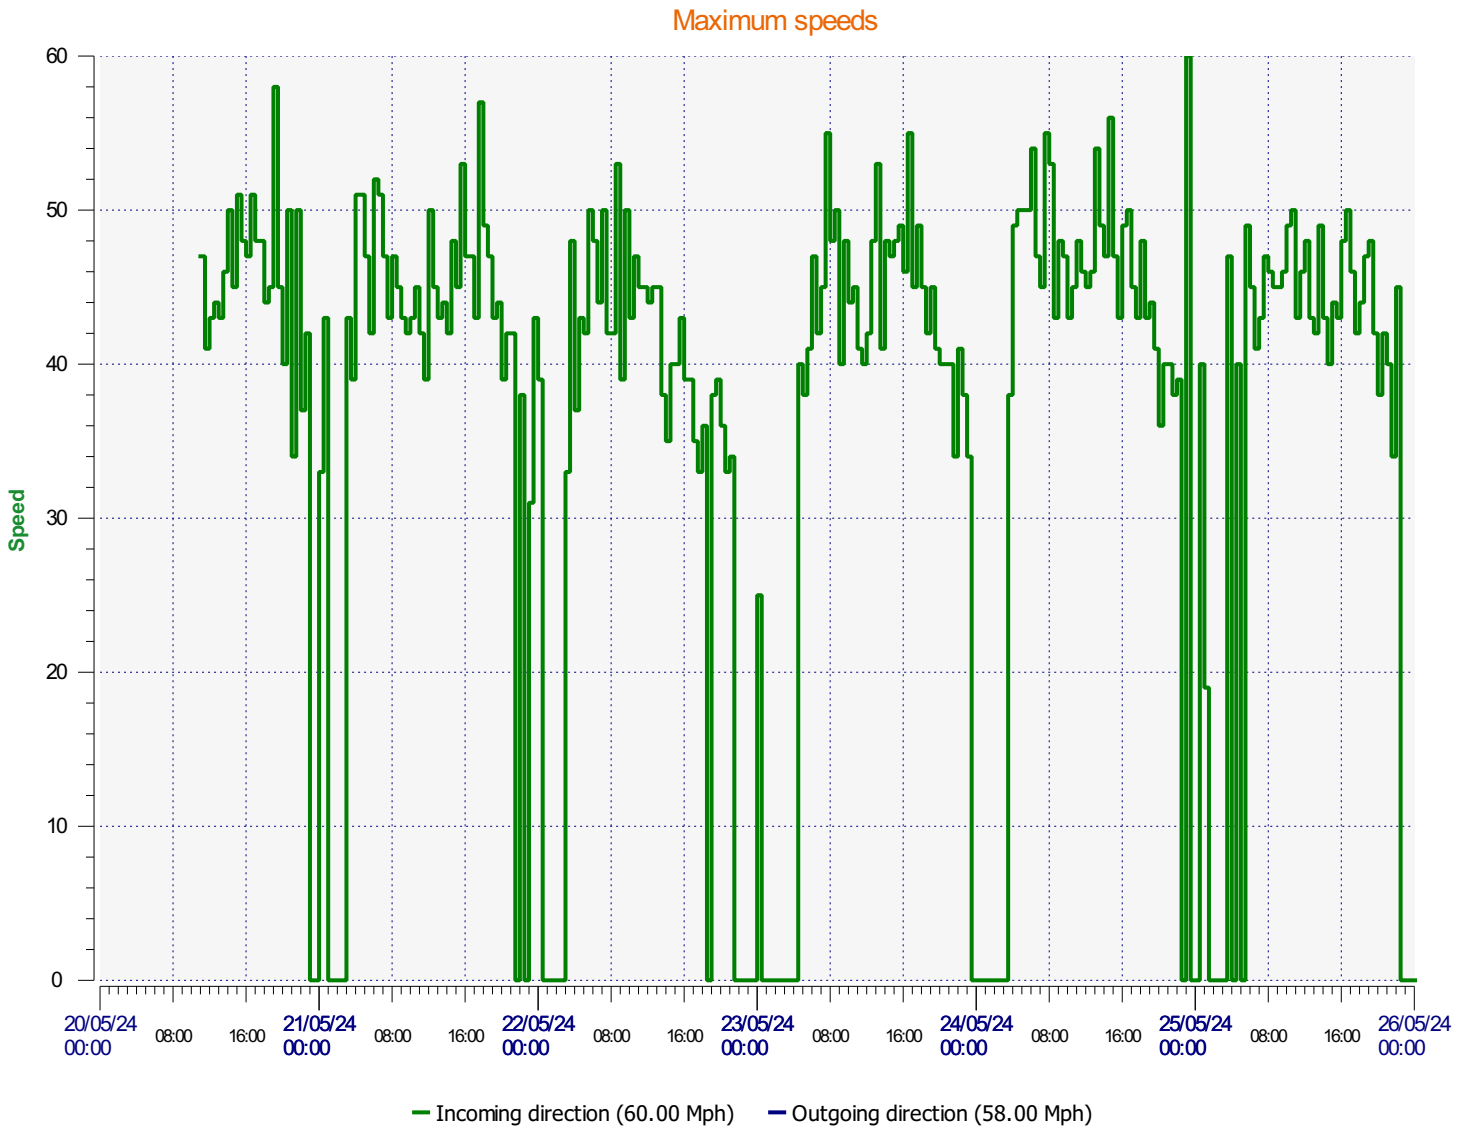

Location:

Comments:

Start date: Monday, May 20, 2024 11:00 AM
End date: Sunday, May 26, 2024 10:00 AM

Location:

Comments:

Start date: Monday, May 20, 2024 11:00 AM
End date: Sunday, May 26, 2024 10:00 AM

Location:

Comments:

Start date: Monday, May 20, 2024 11:00 AM
End date: Sunday, May 26, 2024 10:00 AM

Location:

Comments:

Outgoing vehicles

Start date: Monday, May 20, 2024 11:00 AM
End date: Sunday, May 26, 2024 10:00 AM

Location:

Comments:

Speed percentiles (incoming)

V30: 32.00Mph **V50:** 34.00Mph **V85:** 39.00Mph

Start date: Monday, May 20, 2024 11:00 AM
End date: Sunday, May 26, 2024 10:00 AM

Location:

Comments:

Speed percentile(outgoing)

V30: 33.00Mph **V50:** 34.00Mph **V85:** 39.00Mph

Start date: Monday, May 20, 2024 11:00 AM

End date: Sunday, May 26, 2024 10:00 AM

Location:

Comments: