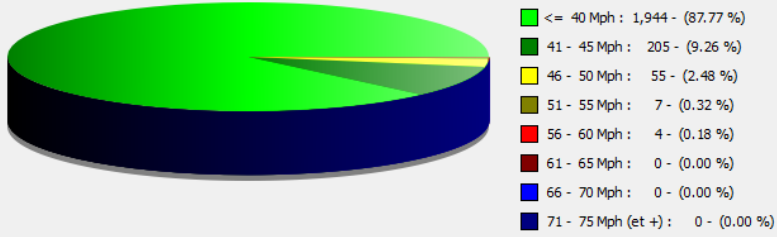

Outgoing vehicles

Start date: Monday, May 20, 2024 11:00 AM
End date: Sunday, May 26, 2024 10:00 AM

Location:

Comments: