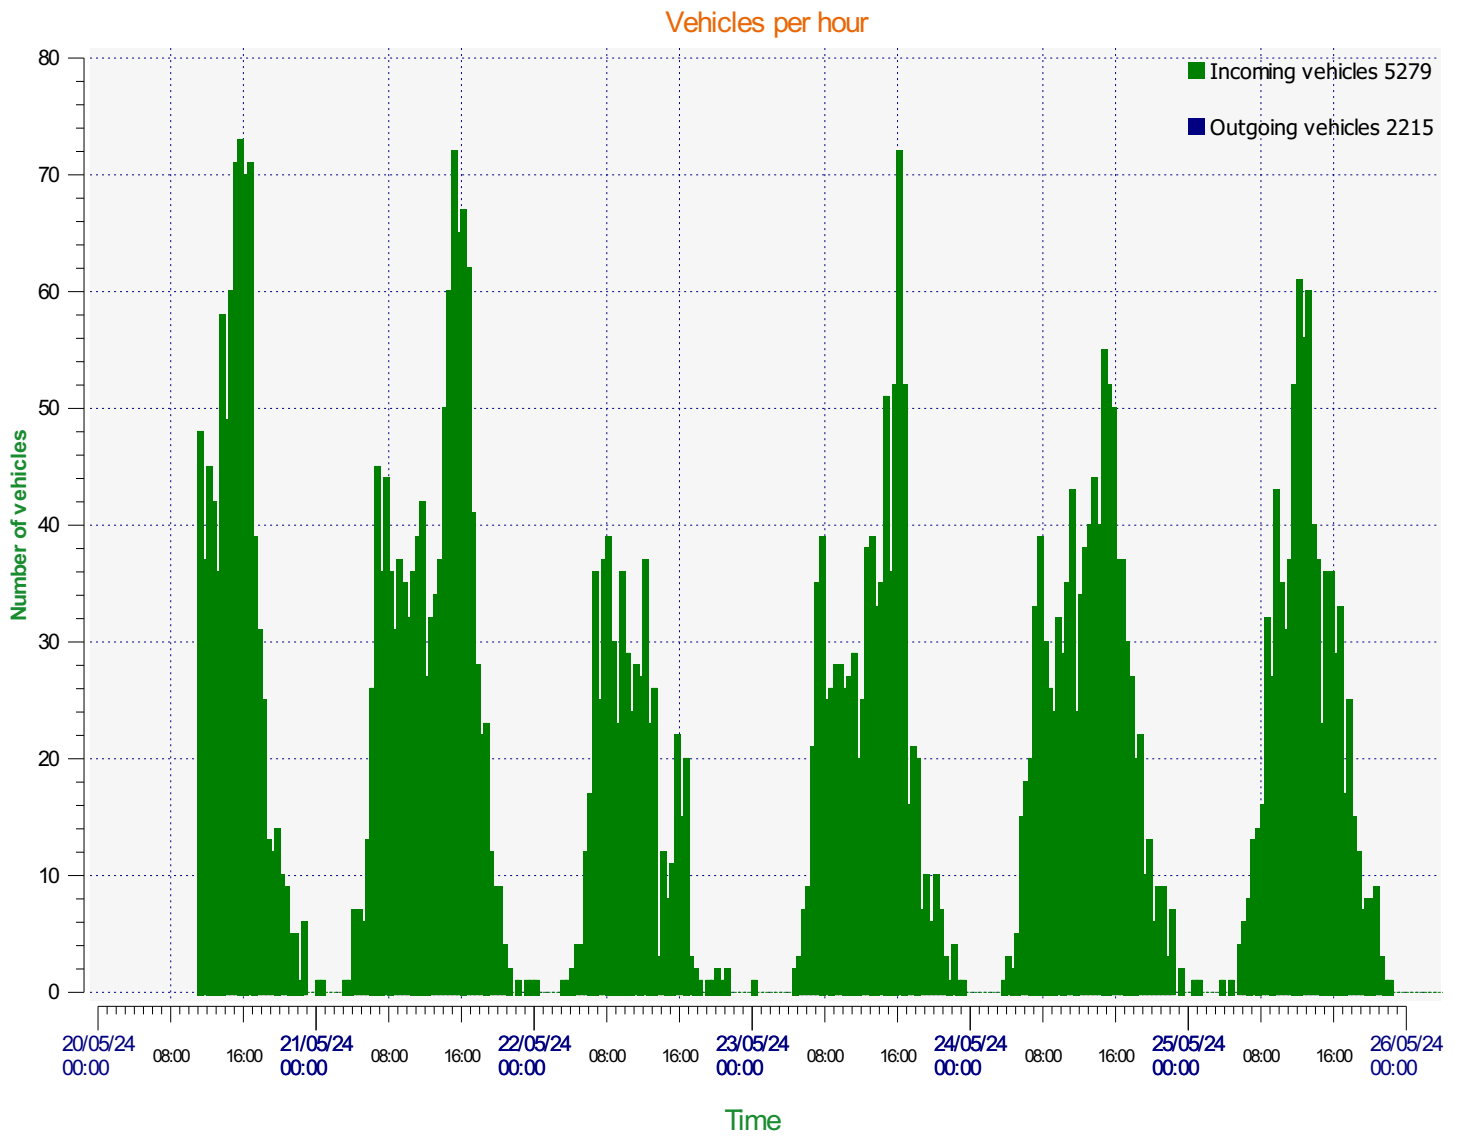

Location:

Comments:

Start date: Monday, May 20, 2024 11:00 AM
End date: Sunday, May 26, 2024 10:00 AM

Location:

Comments:

Start date: Monday, May 20, 2024 11:00 AM
End date: Sunday, May 26, 2024 10:00 AM

Location:

Comments:

Start date: Monday, May 20, 2024 11:00 AM
End date: Sunday, May 26, 2024 10:00 AM

Location:

Comments:

Outgoing vehicles

Start date: Monday, May 20, 2024 11:00 AM
End date: Sunday, May 26, 2024 10:00 AM

Location:

Comments:

Speed percentiles (incoming)

V30: 32.00Mph **V50:** 34.00Mph **V85:** 39.00Mph

Start date: Monday, May 20, 2024 11:00 AM
End date: Sunday, May 26, 2024 10:00 AM

Location:

Comments:

Speed percentile(outgoing)

V30: 33.00Mph **V50:** 34.00Mph **V85:** 39.00Mph

Start date: Monday, May 20, 2024 11:00 AM

End date: Sunday, May 26, 2024 10:00 AM

Location:

Comments: