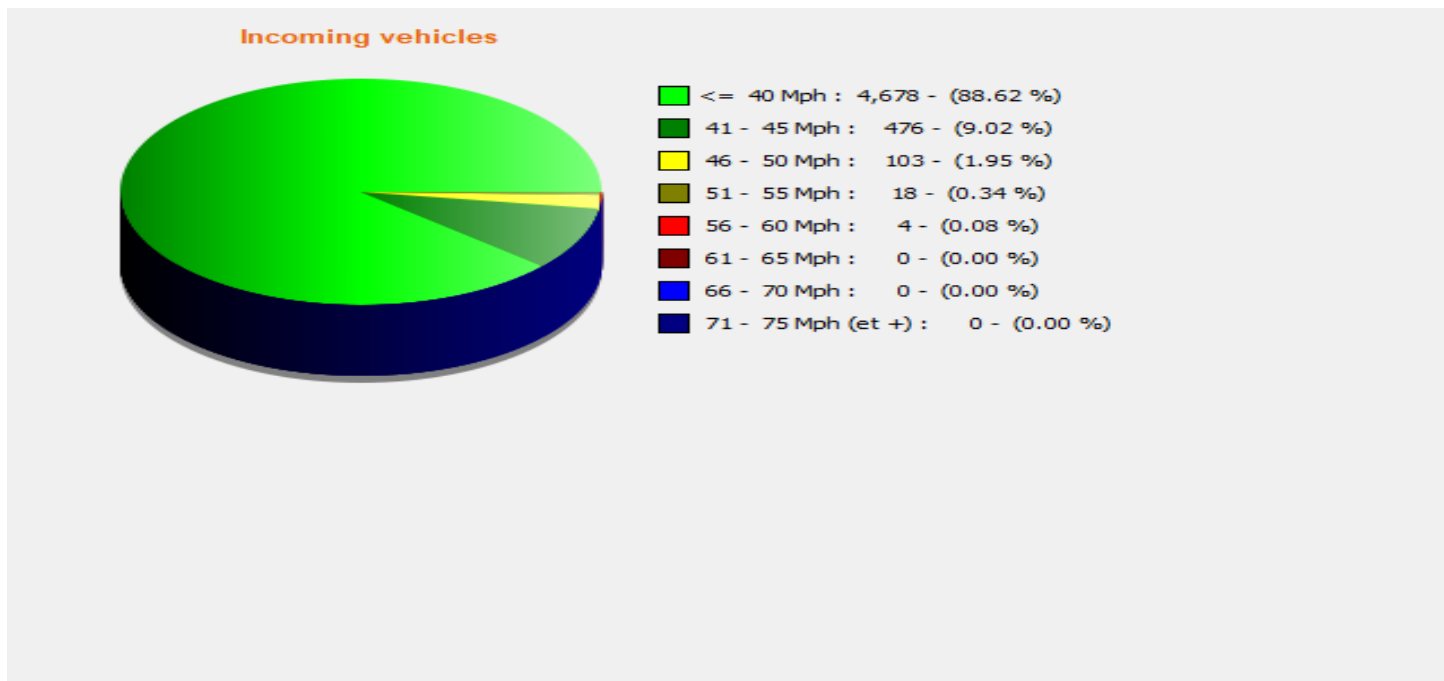

Comments:

Start date: Monday, May 20, 2024 11:00 AM
End date: Sunday, May 26, 2024 10:00 AM

Location:

Comments:

Outgoing vehicles

Start date: Monday, May 20, 2024 11:00 AM
End date: Sunday, May 26, 2024 10:00 AM