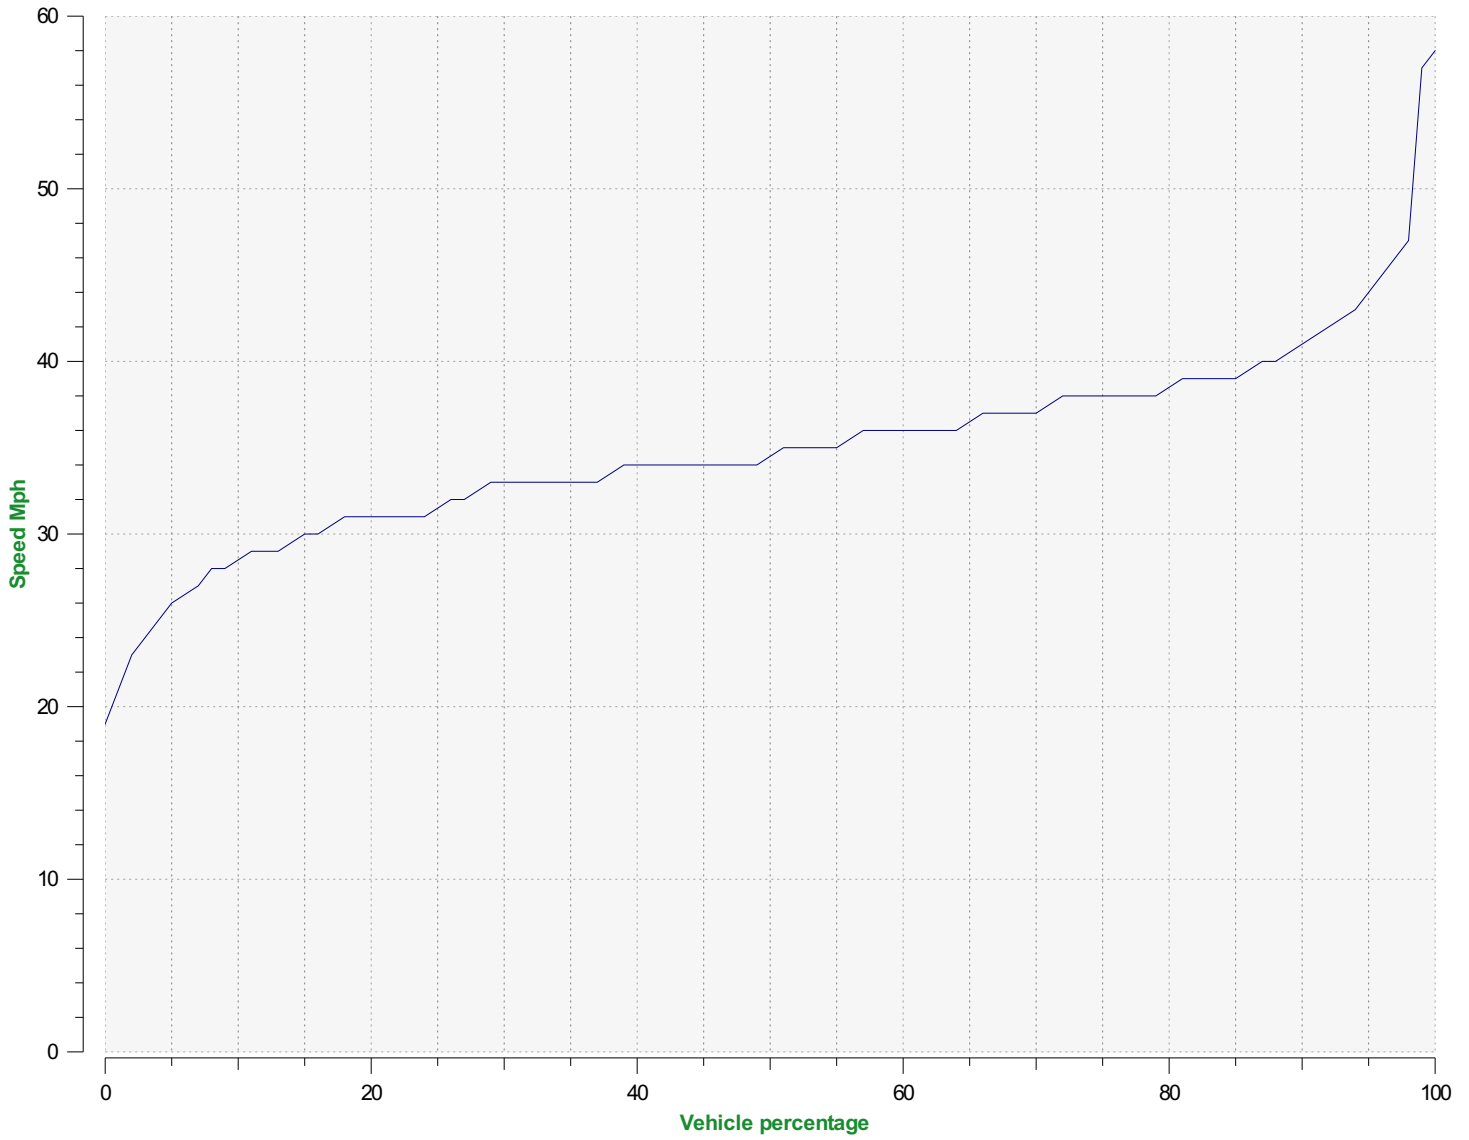

Comments:

Start date: Monday, May 20, 2024 11:00 AM
End date: Sunday, May 26, 2024 10:00 AM

Location:

Comments:

Outgoing vehicles

Start date: Monday, May 20, 2024 11:00 AM
End date: Sunday, May 26, 2024 10:00 AM

Location:

Comments:

Speed percentiles (incoming)

V30: 32.00Mph **V50:** 34.00Mph **V85:** 39.00Mph

Start date: Monday, May 20, 2024 11:00 AM
End date: Sunday, May 26, 2024 10:00 AM

Location:

Comments:

Speed percentile(outgoing)

V30: 33.00Mph **V50:** 34.00Mph **V85:** 39.00Mph

Start date: Monday, May 20, 2024 11:00 AM

End date: Sunday, May 26, 2024 10:00 AM

Location:

Comments: