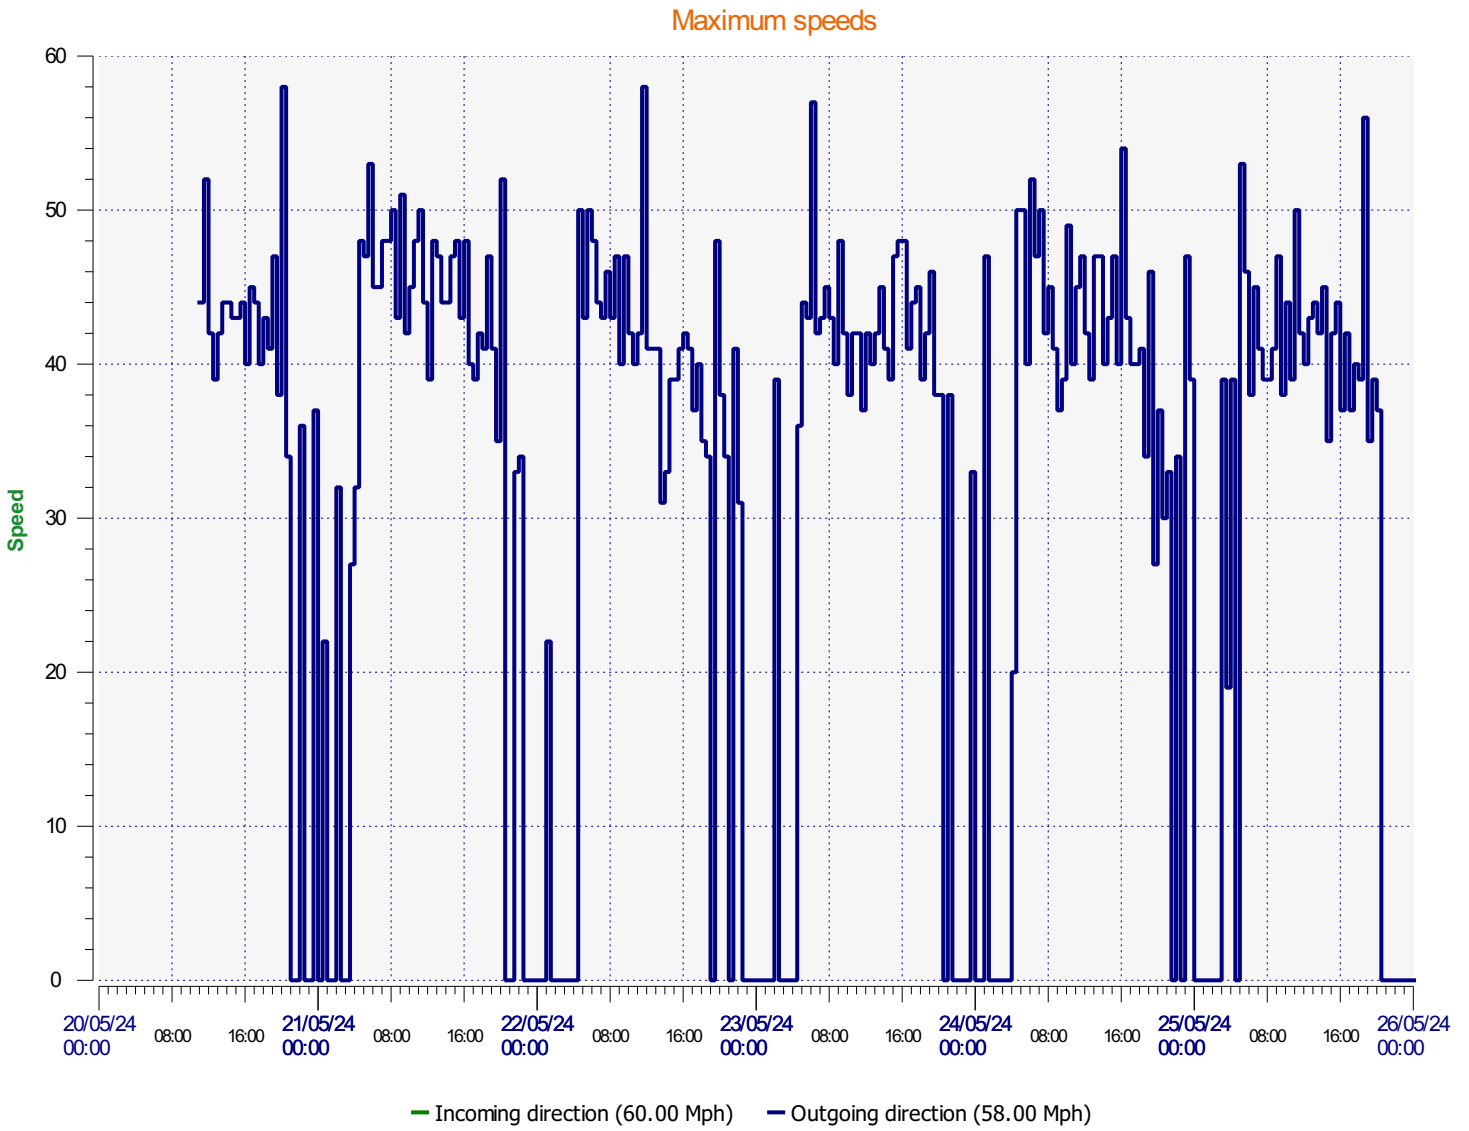

Location:

Comments:

Start date: Monday, May 20, 2024 11:00 AM
End date: Sunday, May 26, 2024 10:00 AM

Location:

Comments:

Start date: Monday, May 20, 2024 11:00 AM
End date: Sunday, May 26, 2024 10:00 AM

Location:

Comments:

Start date: Monday, May 20, 2024 11:00 AM
End date: Sunday, May 26, 2024 10:00 AM

Location:

Comments:

Outgoing vehicles

Start date: Monday, May 20, 2024 11:00 AM
End date: Sunday, May 26, 2024 10:00 AM

Location:

Comments:

Speed percentiles (incoming)

V30: 32.00Mph **V50:** 34.00Mph **V85:** 39.00Mph

Start date: Monday, May 20, 2024 11:00 AM

End date: Sunday, May 26, 2024 10:00 AM

Location:

Comments:

Speed percentile(outgoing)

V30: 33.00Mph **V50:** 34.00Mph **V85:** 39.00Mph

Start date: Monday, May 20, 2024 11:00 AM

End date: Sunday, May 26, 2024 10:00 AM

Location:

Comments: