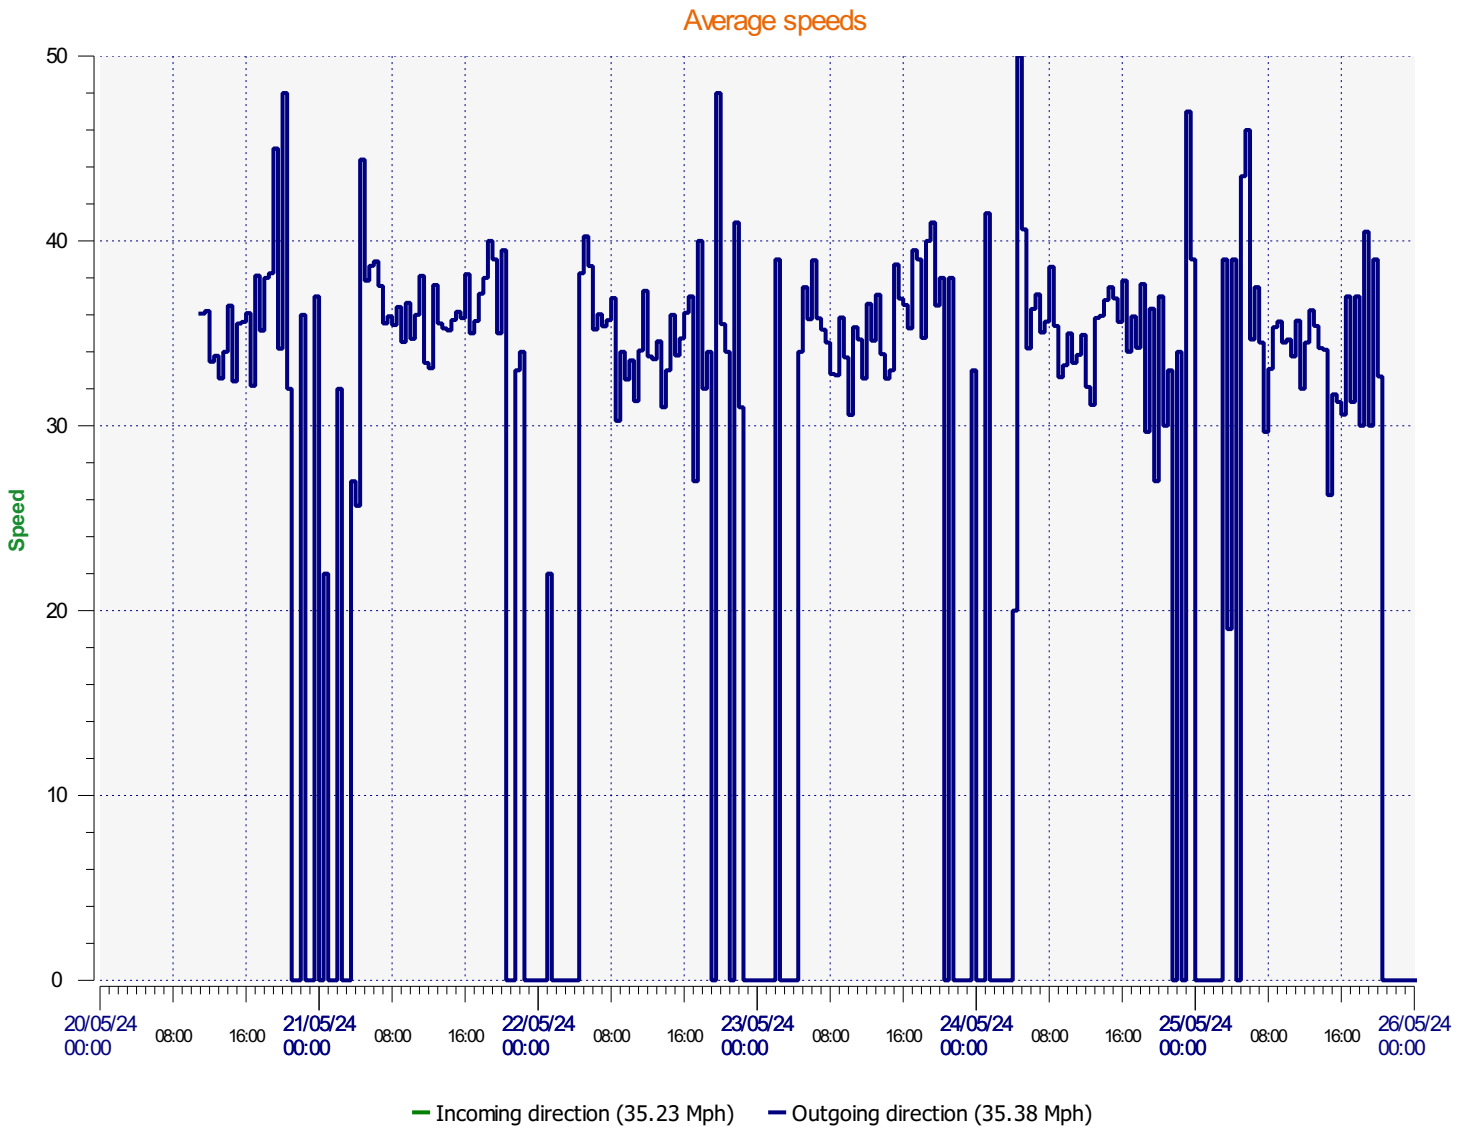

Start date: Monday, May 20, 2024 11:00 AM
End date: Sunday, May 26, 2024 10:00 AM

Location:

Comments: