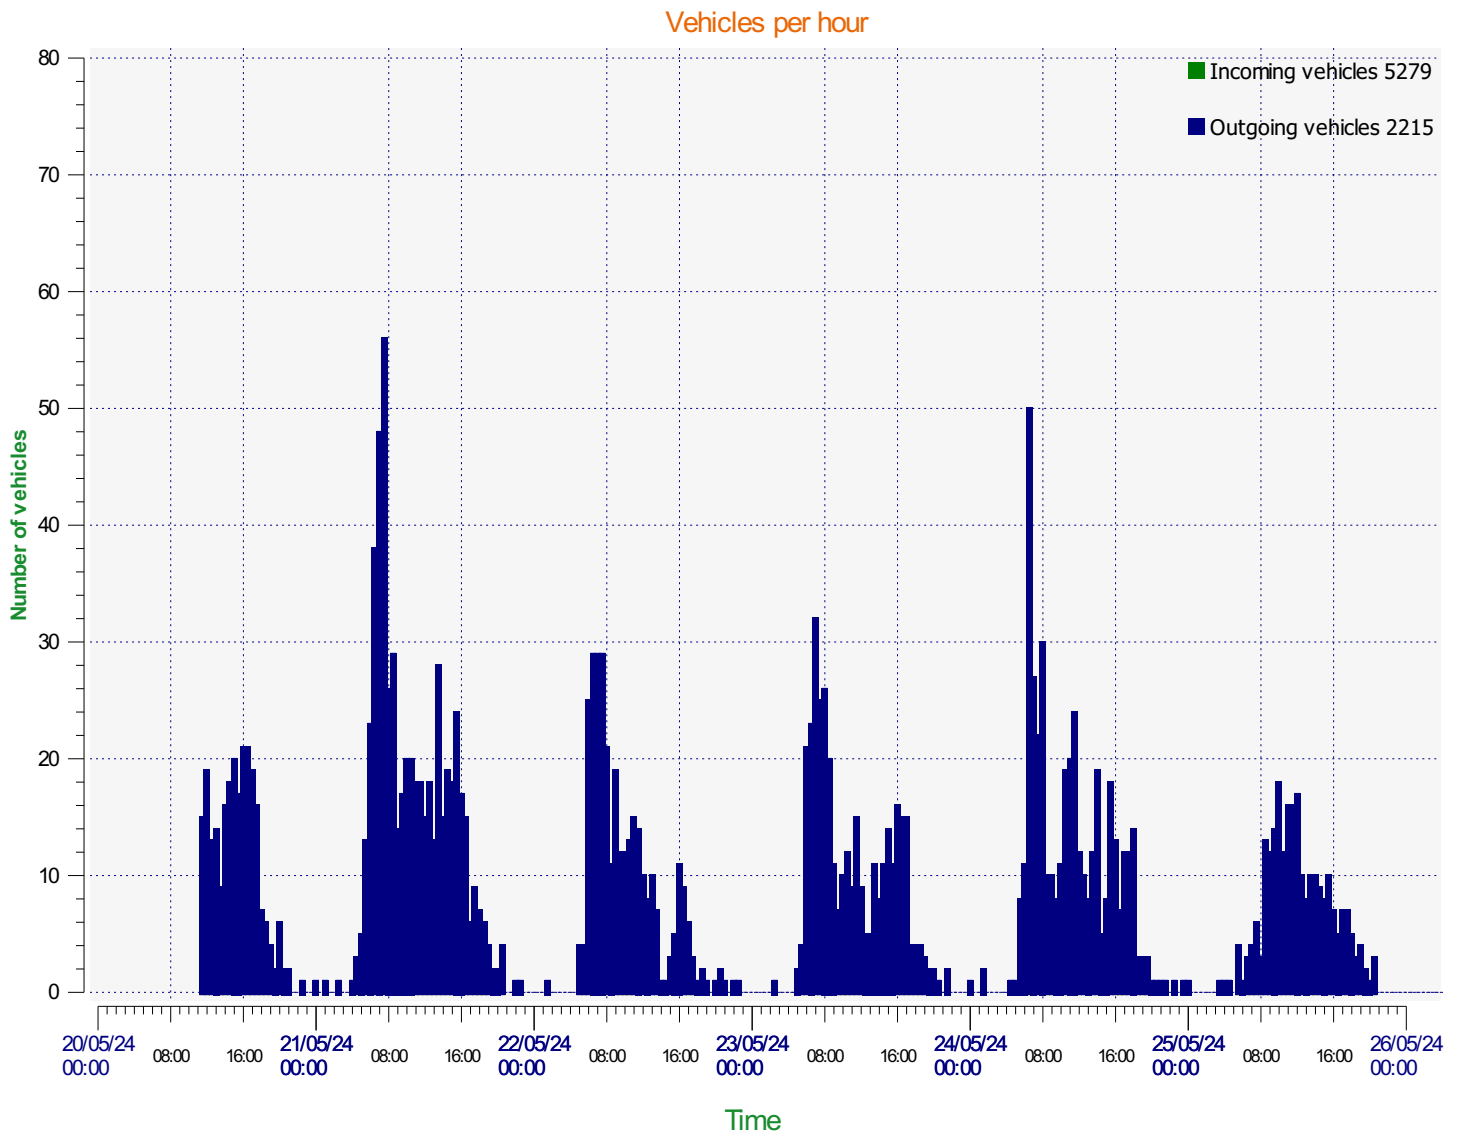

Location:

Comments:

Start date: Monday, May 20, 2024 11:00 AM
End date: Sunday, May 26, 2024 10:00 AM

Location:

Comments:

Start date: Monday, May 20, 2024 11:00 AM
End date: Sunday, May 26, 2024 10:00 AM

Location:

Comments:

Start date: Monday, May 20, 2024 11:00 AM
End date: Sunday, May 26, 2024 10:00 AM

Location:

Comments:

Outgoing vehicles

Start date: Monday, May 20, 2024 11:00 AM
End date: Sunday, May 26, 2024 10:00 AM

Location:

Comments:

Speed percentiles (incoming)

V30: 32.00Mph **V50:** 34.00Mph **V85:** 39.00Mph

Start date: Monday, May 20, 2024 11:00 AM

End date: Sunday, May 26, 2024 10:00 AM

Location:

Comments:

Speed percentile(outgoing)

V30: 33.00Mph **V50:** 34.00Mph **V85:** 39.00Mph

Start date: Monday, May 20, 2024 11:00 AM

End date: Sunday, May 26, 2024 10:00 AM

Location:

Comments: