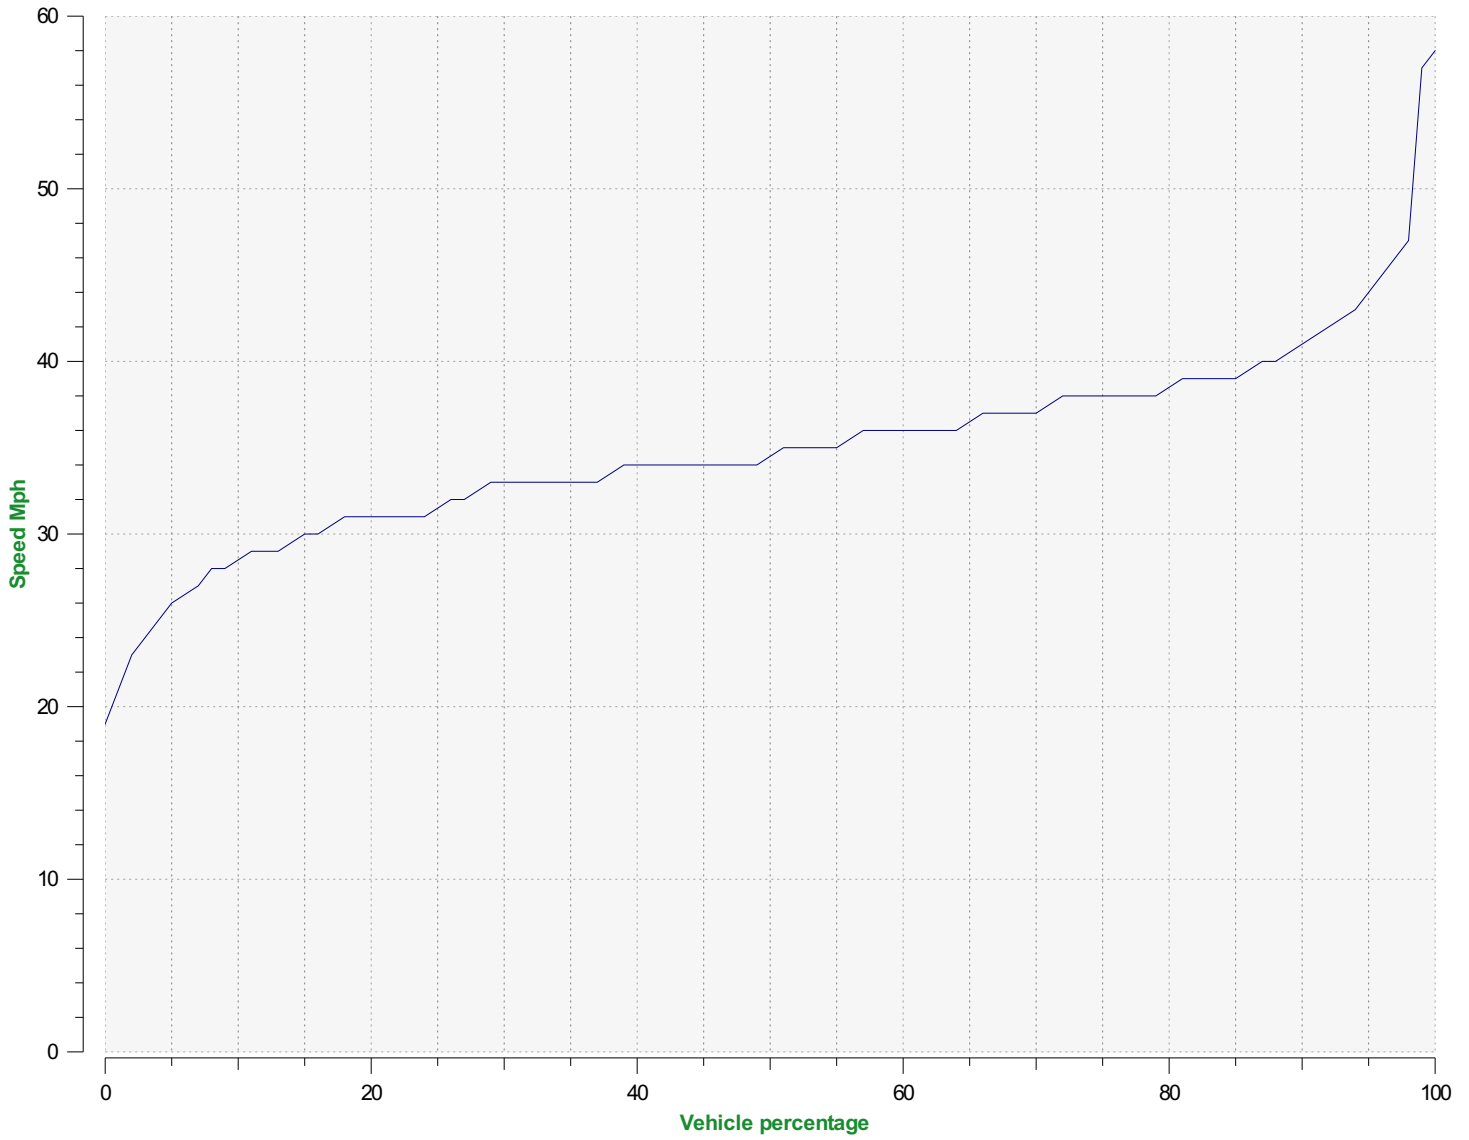

Comments:

Start date: Monday, May 20, 2024 11:00 AM
End date: Sunday, May 26, 2024 10:00 AM

Location:

Comments:

Outgoing vehicles

Start date: Monday, May 20, 2024 11:00 AM
End date: Sunday, May 26, 2024 10:00 AM

Location:

Comments:

Speed percentiles (incoming)

V30: 32.00Mph **V50:** 34.00Mph **V85:** 39.00Mph

Start date: Monday, May 20, 2024 11:00 AM

End date: Sunday, May 26, 2024 10:00 AM

Location:

Comments:

Speed percentile(outgoing)

V30: 33.00Mph **V50:** 34.00Mph **V85:** 39.00Mph

Start date: Monday, May 20, 2024 11:00 AM

End date: Sunday, May 26, 2024 10:00 AM

Location:

Comments: