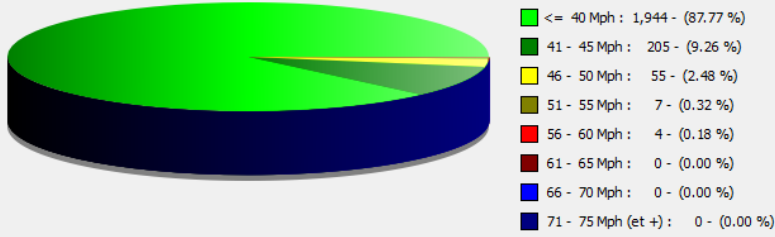

Outgoing vehicles

Start date: Monday, May 20, 2024 11:00 AM
End date: Sunday, May 26, 2024 10:00 AM

Location:

Comments: