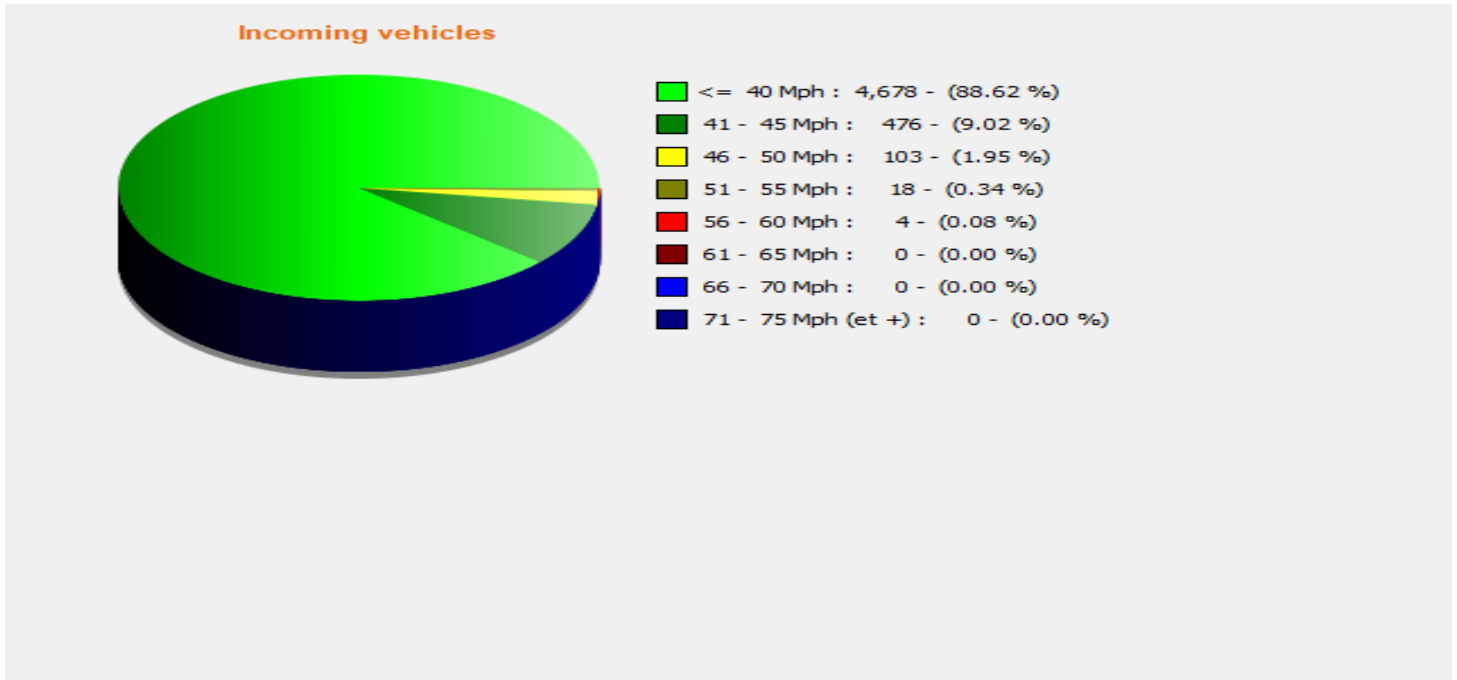

Comments:

Start date: Monday, May 20, 2024 11:00 AM
End date: Sunday, May 26, 2024 10:00 AM

Location:

Comments:

Outgoing vehicles

Start date: Monday, May 20, 2024 11:00 AM
End date: Sunday, May 26, 2024 10:00 AM