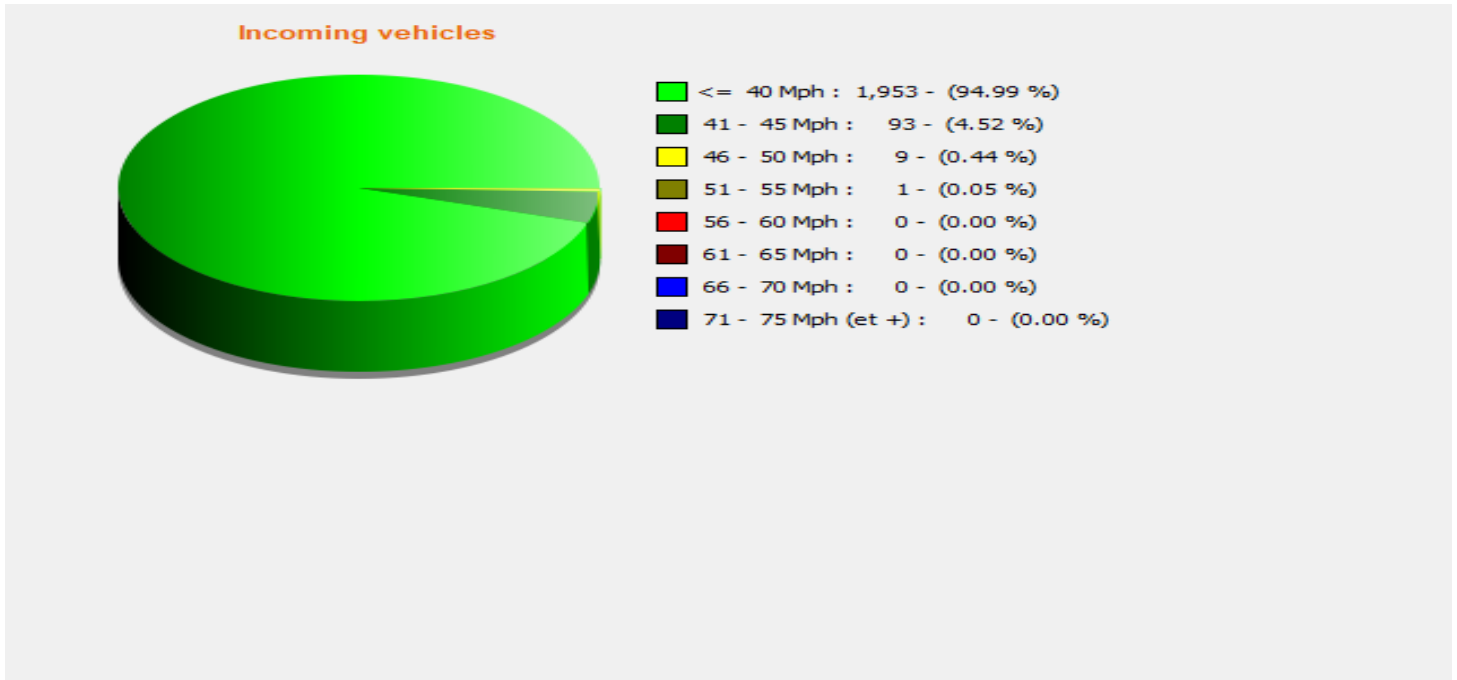

Start date: Monday, May 27, 2024 11:00 AM
End date: Sunday, June 2, 2024 10:00 AM

Location:

Comments:

Outgoing vehicles

<= 40 Mph	1,022	(93.59 %)
41 - 45 Mph	65	(5.95 %)
46 - 50 Mph	5	(0.46 %)
51 - 55 Mph	0	(0.00 %)
56 - 60 Mph	0	(0.00 %)
61 - 65 Mph	0	(0.00 %)
66 - 70 Mph	0	(0.00 %)
71 - 75 Mph (et +)	0	(0.00 %)

Start date: Monday, May 27, 2024 11:00 AM
End date: Sunday, June 2, 2024 10:00 AM

Location:

Comments: