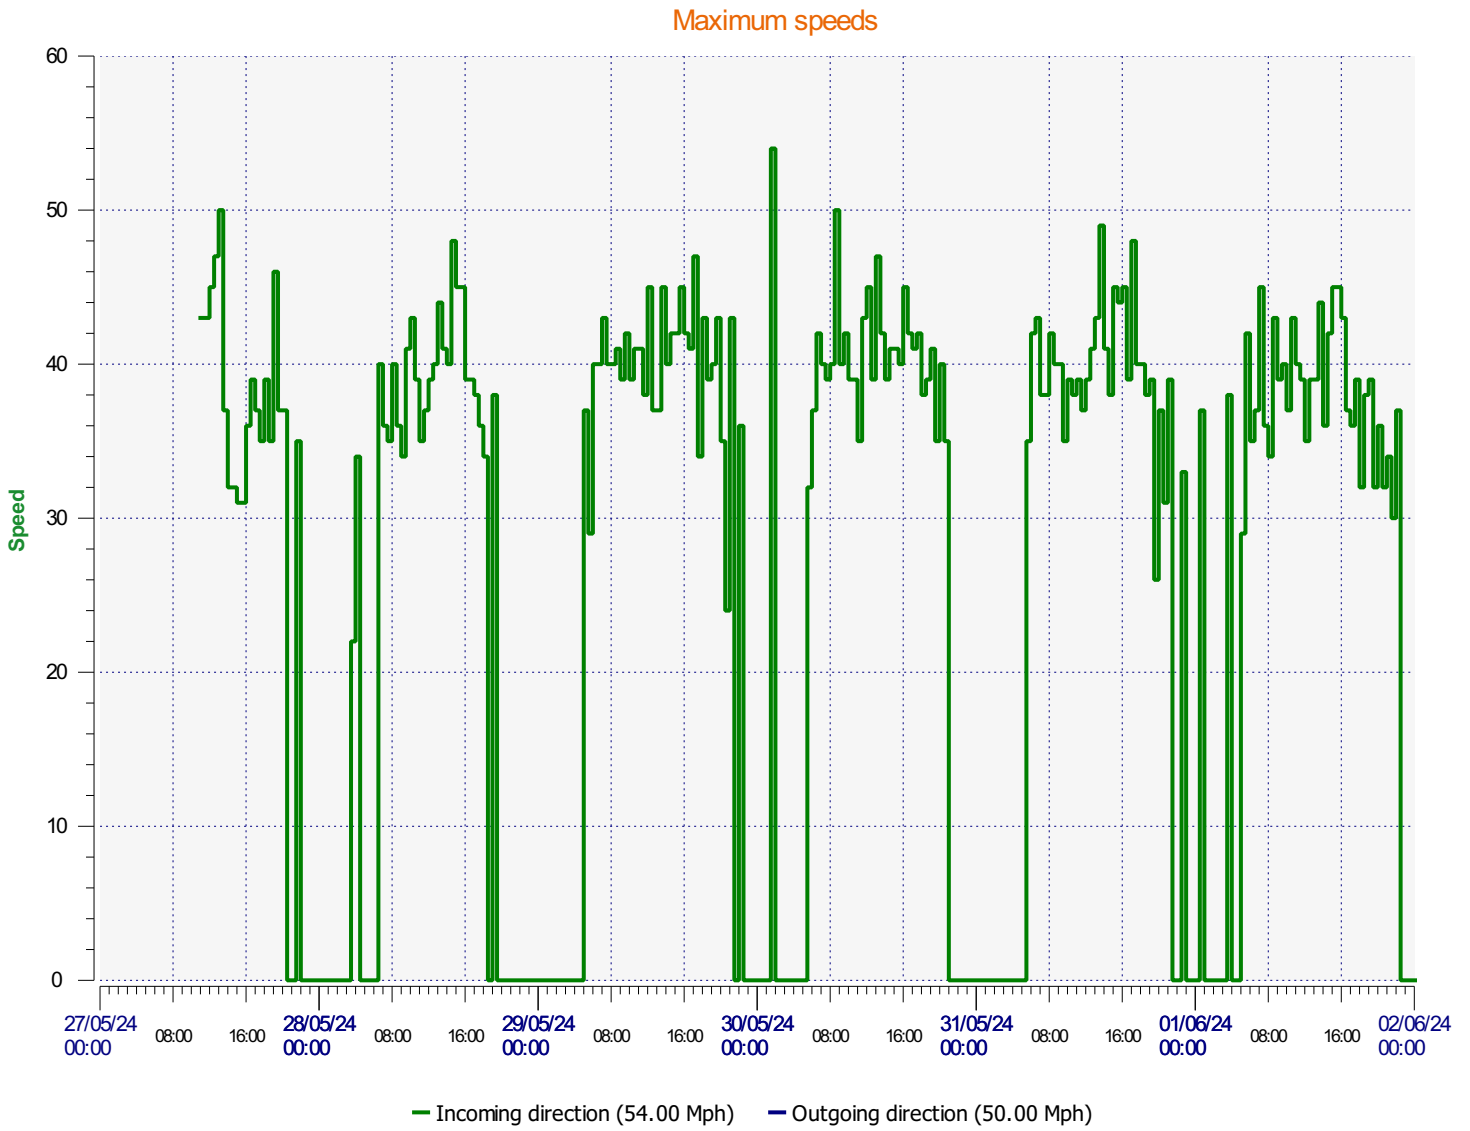

Location:

Comments:

Start date: Monday, May 27, 2024 11:00 AM
End date: Sunday, June 2, 2024 10:00 AM

Location:

Comments:

Start date: Monday, May 27, 2024 11:00 AM
End date: Sunday, June 2, 2024 10:00 AM

Location:

Comments:

Start date: Monday, May 27, 2024 11:00 AM
End date: Sunday, June 2, 2024 10:00 AM

Location:

Comments:

Outgoing vehicles

<= 40 Mph	1,022	(93.59 %)
41 - 45 Mph	65	(5.95 %)
46 - 50 Mph	5	(0.46 %)
51 - 55 Mph	0	(0.00 %)
56 - 60 Mph	0	(0.00 %)
61 - 65 Mph	0	(0.00 %)
66 - 70 Mph	0	(0.00 %)
71 - 75 Mph (et +)	0	(0.00 %)

Start date: Monday, May 27, 2024 11:00 AM
End date: Sunday, June 2, 2024 10:00 AM

Location:

Comments:

Speed percentiles (incoming)

V30: 31.00Mph **V50:** 33.00Mph **V85:** 37.00Mph

Start date: Monday, May 27, 2024 11:00 AM
End date: Sunday, June 2, 2024 10:00 AM

Location:

Comments:

Speed percentile(outgoing)

V30: 31.00Mph **V50:** 34.00Mph **V85:** 38.00Mph

Start date: Monday, May 27, 2024 11:00 AM
End date: Sunday, June 2, 2024 10:00 AM

Location:

Comments: