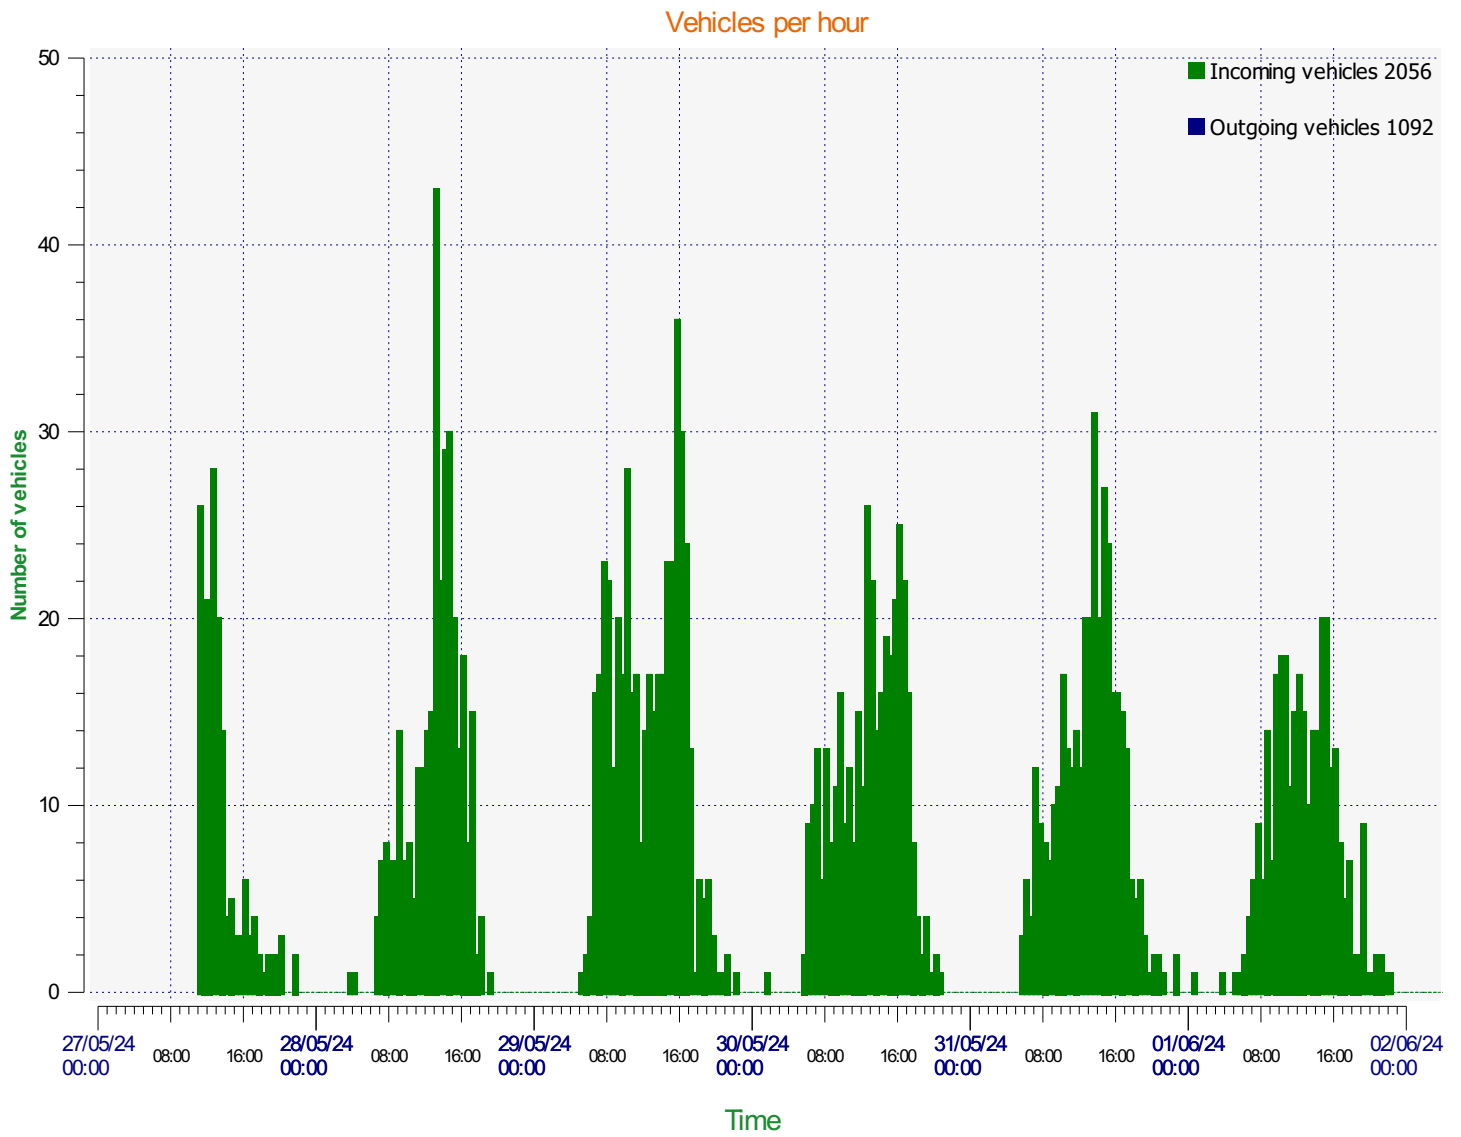

Location:

Comments:

Start date: Monday, May 27, 2024 11:00 AM
End date: Sunday, June 2, 2024 10:00 AM

Location:

Comments:

Start date: Monday, May 27, 2024 11:00 AM
End date: Sunday, June 2, 2024 10:00 AM

Location:

Comments:

Start date: Monday, May 27, 2024 11:00 AM
End date: Sunday, June 2, 2024 10:00 AM

Location:

Comments:

Outgoing vehicles

<= 40 Mph	1,022	(93.59 %)
41 - 45 Mph	65	(5.95 %)
46 - 50 Mph	5	(0.46 %)
51 - 55 Mph	0	(0.00 %)
56 - 60 Mph	0	(0.00 %)
61 - 65 Mph	0	(0.00 %)
66 - 70 Mph	0	(0.00 %)
71 - 75 Mph (et +)	0	(0.00 %)

Start date: Monday, May 27, 2024 11:00 AM
End date: Sunday, June 2, 2024 10:00 AM

Location:

Comments:

Speed percentiles (incoming)

V30: 31.00Mph **V50:** 33.00Mph **V85:** 37.00Mph

Start date: Monday, May 27, 2024 11:00 AM
End date: Sunday, June 2, 2024 10:00 AM

Location:

Comments:

Speed percentile(outgoing)

V30: 31.00Mph **V50:** 34.00Mph **V85:** 38.00Mph

Start date: Monday, May 27, 2024 11:00 AM
End date: Sunday, June 2, 2024 10:00 AM

Location:

Comments: