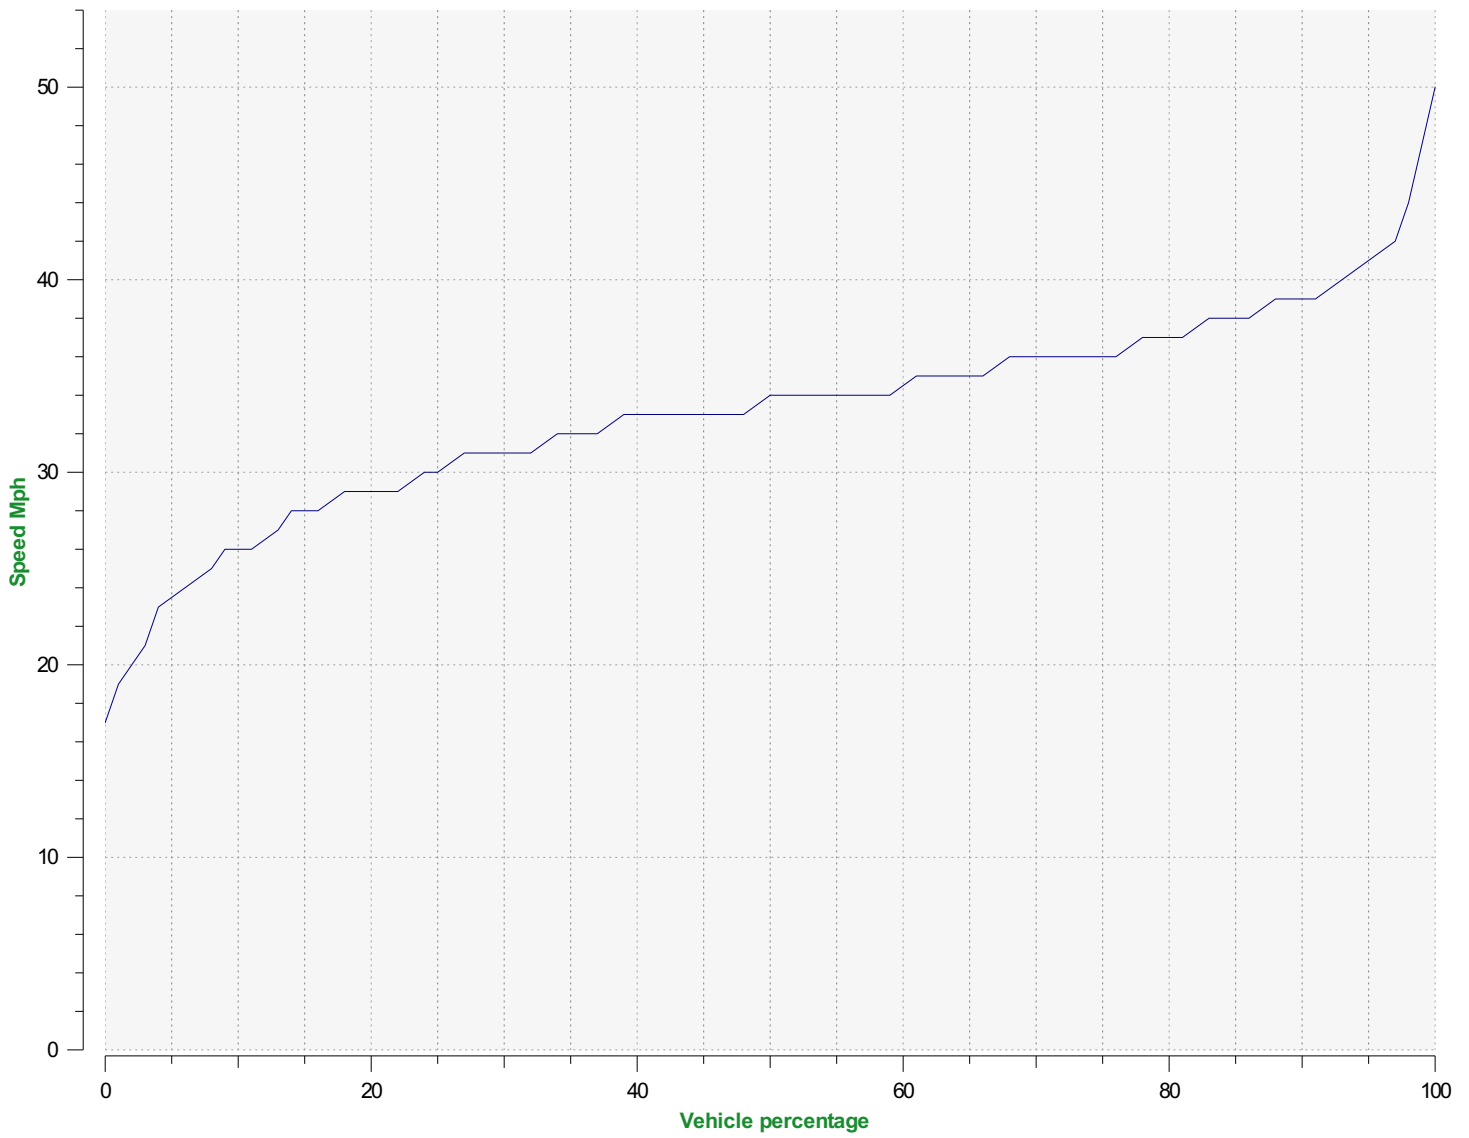

Comments:

Start date: Monday, May 27, 2024 11:00 AM
End date: Sunday, June 2, 2024 10:00 AM

Location:

Comments:

Outgoing vehicles

<= 40 Mph	1,022	(93.59 %)
41 - 45 Mph	65	(5.95 %)
46 - 50 Mph	5	(0.46 %)
51 - 55 Mph	0	(0.00 %)
56 - 60 Mph	0	(0.00 %)
61 - 65 Mph	0	(0.00 %)
66 - 70 Mph	0	(0.00 %)
71 - 75 Mph (et +)	0	(0.00 %)

Start date: Monday, May 27, 2024 11:00 AM
End date: Sunday, June 2, 2024 10:00 AM

Location:

Comments:

Speed percentiles (incoming)

V30: 31.00Mph **V50:** 33.00Mph **V85:** 37.00Mph

Start date: Monday, May 27, 2024 11:00 AM
End date: Sunday, June 2, 2024 10:00 AM

Location:

Comments:

Speed percentile(outgoing)

V30: 31.00Mph **V50:** 34.00Mph **V85:** 38.00Mph

Start date: Monday, May 27, 2024 11:00 AM
End date: Sunday, June 2, 2024 10:00 AM

Location:

Comments: