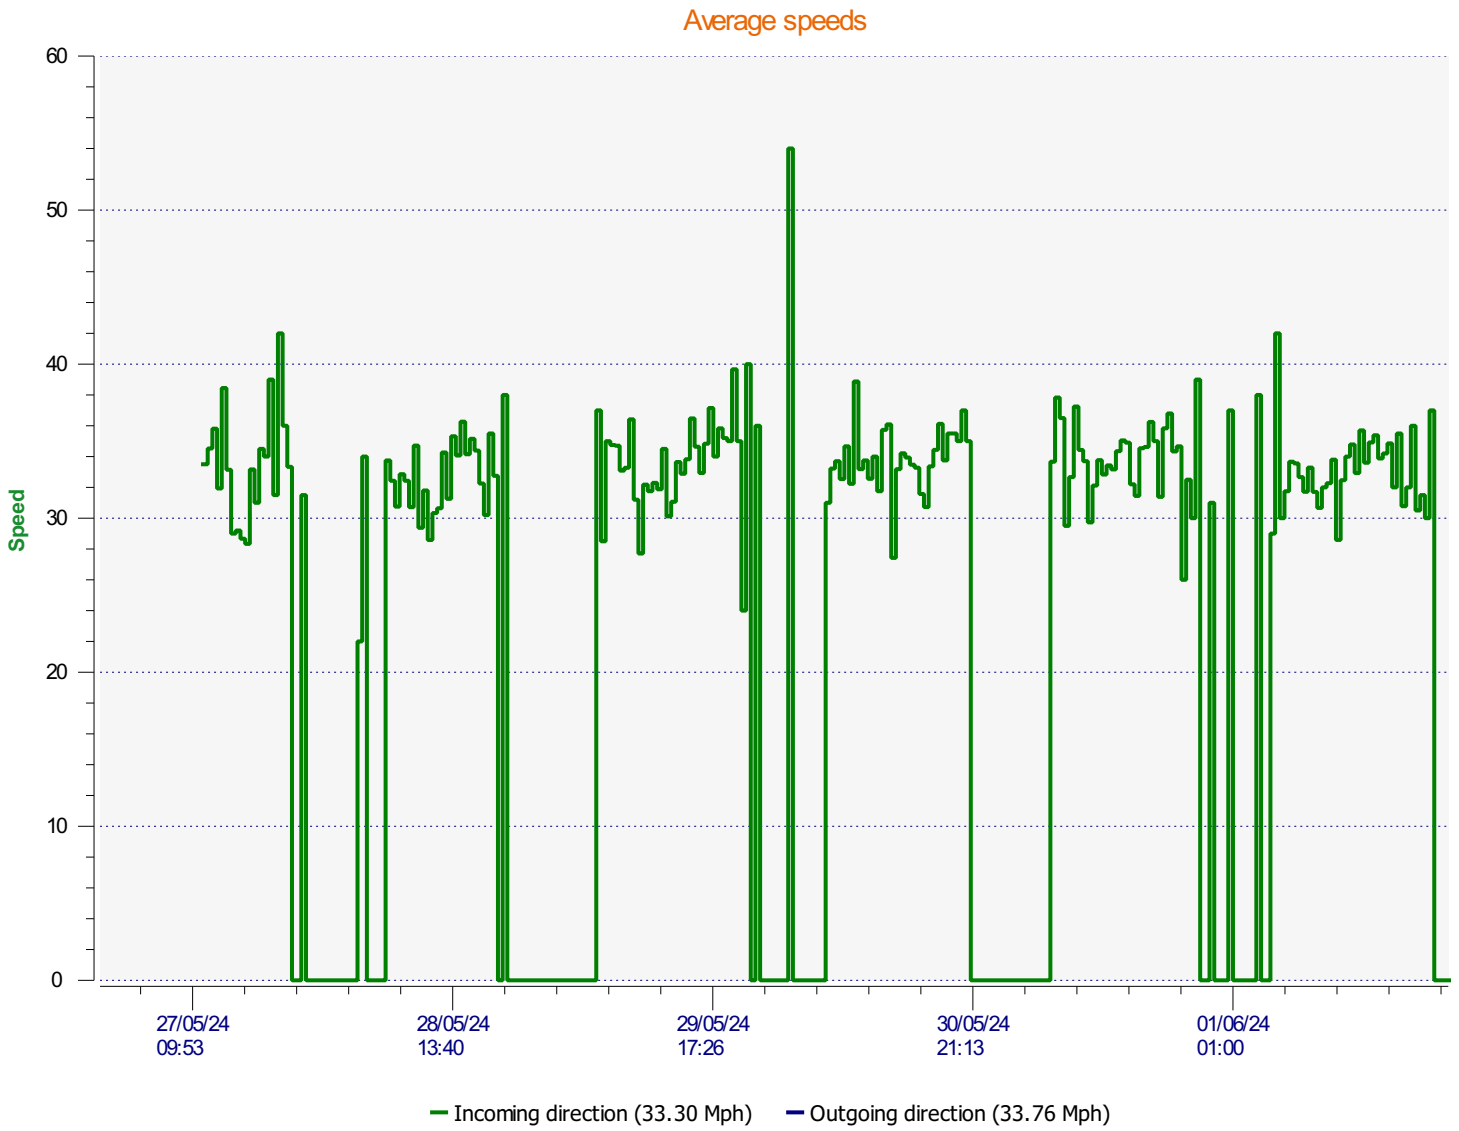

Start date: Monday, May 27, 2024 11:00 AM
End date: Sunday, June 2, 2024 10:00 AM

Location:

Comments: