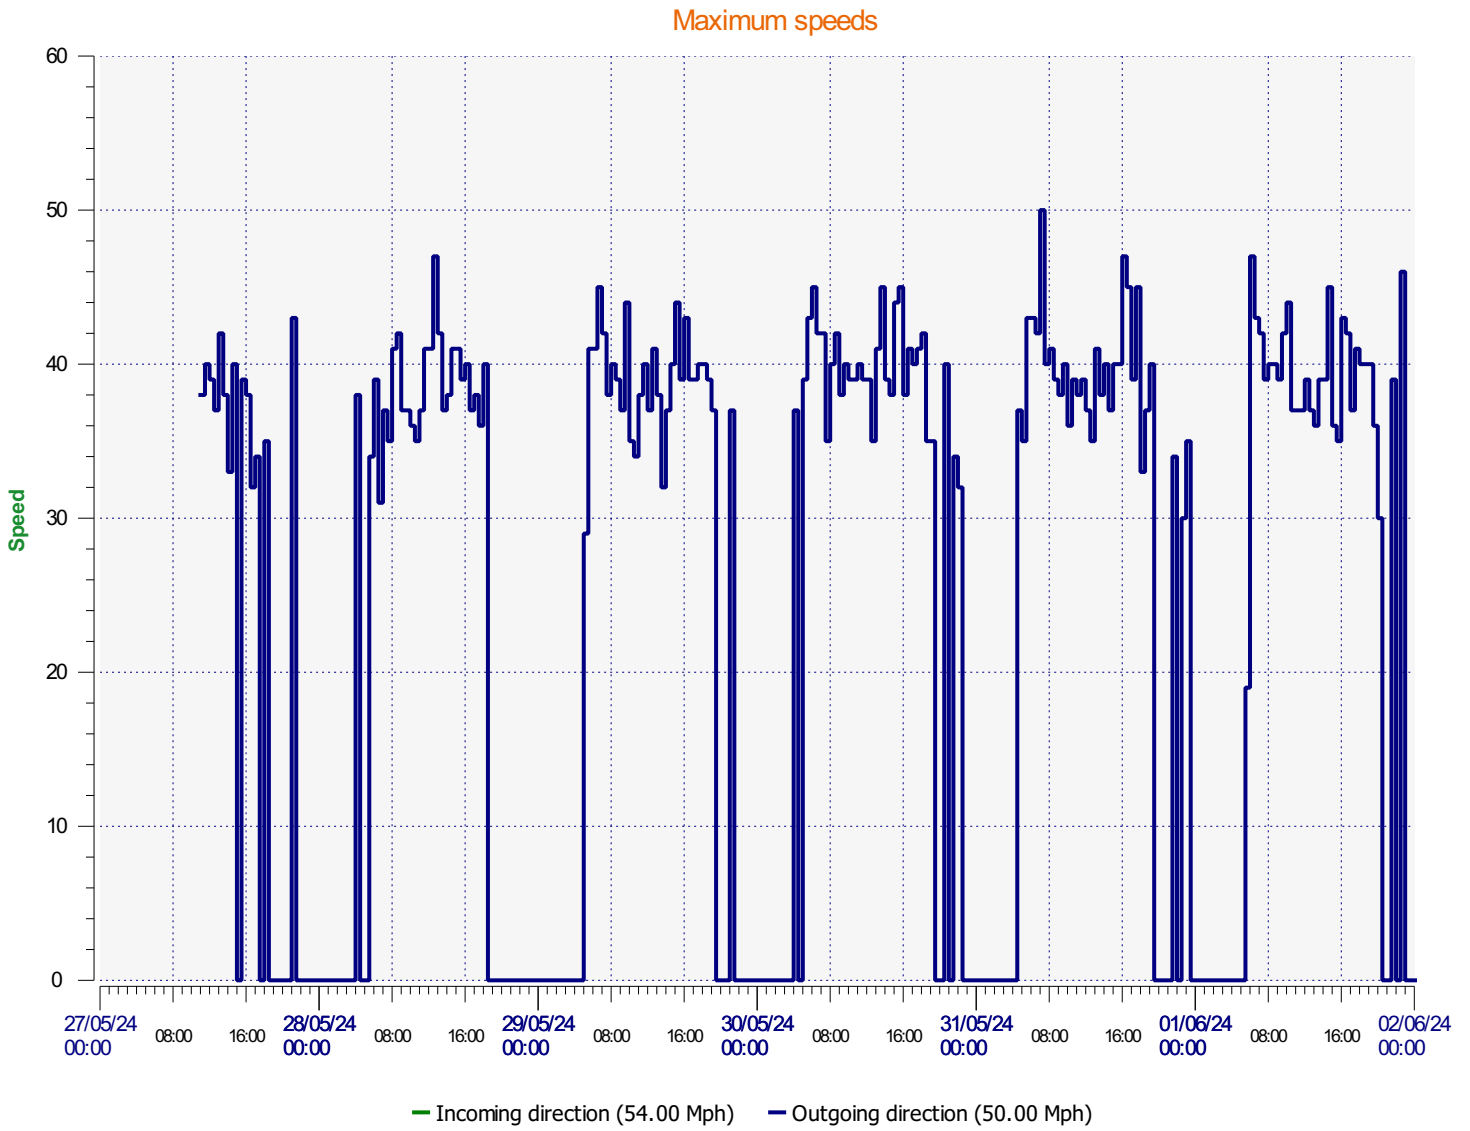

ÉlanCité

DÉTECTER • INFORMER • SÉCURISER

Start date: Monday, May 27, 2024 11:00 AM
End date: Sunday, June 2, 2024 10:00 AM

Location:

Comments:

Start date: Monday, May 27, 2024 11:00 AM
End date: Sunday, June 2, 2024 10:00 AM

Location:

Comments:

Start date: Monday, May 27, 2024 11:00 AM
End date: Sunday, June 2, 2024 10:00 AM

Location:

Comments:

Start date: Monday, May 27, 2024 11:00 AM
End date: Sunday, June 2, 2024 10:00 AM

Location:

Speed percentiles (incoming)

V30: 31.00Mph **V50:** 33.00Mph **V85:** 37.00Mph

Start date: Monday, May 27, 2024 11:00 AM

End date: Sunday, June 2, 2024 10:00 AM

Location:

Comments:

Speed percentile(outgoing)

V30: 31.00Mph **V50:** 34.00Mph **V85:** 38.00Mph

Start date: Monday, May 27, 2024 11:00 AM
End date: Sunday, June 2, 2024 10:00 AM

Location:

Comments: