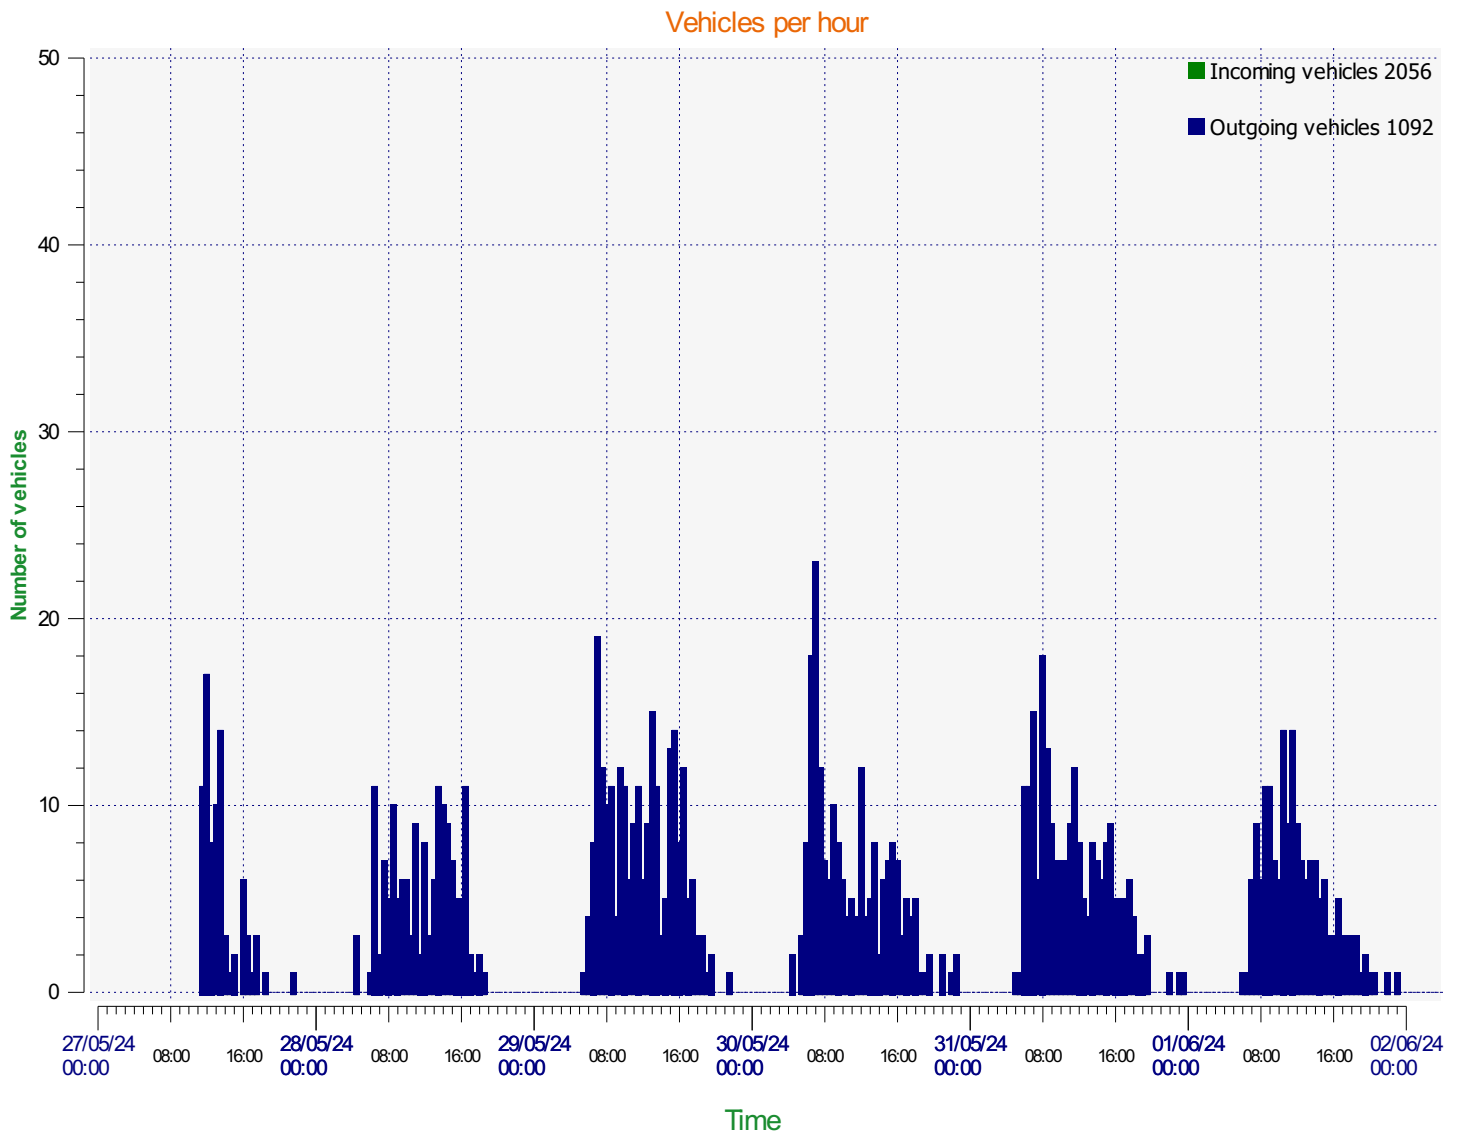

Location:

Comments:

Start date: Monday, May 27, 2024 11:00 AM
End date: Sunday, June 2, 2024 10:00 AM

Location:

Comments:

Start date: Monday, May 27, 2024 11:00 AM
End date: Sunday, June 2, 2024 10:00 AM

Location:

Comments:

Start date: Monday, May 27, 2024 11:00 AM
End date: Sunday, June 2, 2024 10:00 AM

Location:

Comments:

Start date: Monday, May 27, 2024 11:00 AM
End date: Sunday, June 2, 2024 10:00 AM

Location:

Comments:

Speed percentiles (incoming)

V30: 31.00Mph **V50:** 33.00Mph **V85:** 37.00Mph

Start date: Monday, May 27, 2024 11:00 AM

End date: Sunday, June 2, 2024 10:00 AM

Location:

Comments:

Speed percentile(outgoing)

V30: 31.00Mph **V50:** 34.00Mph **V85:** 38.00Mph

Start date: Monday, May 27, 2024 11:00 AM
End date: Sunday, June 2, 2024 10:00 AM

Location:

Comments: