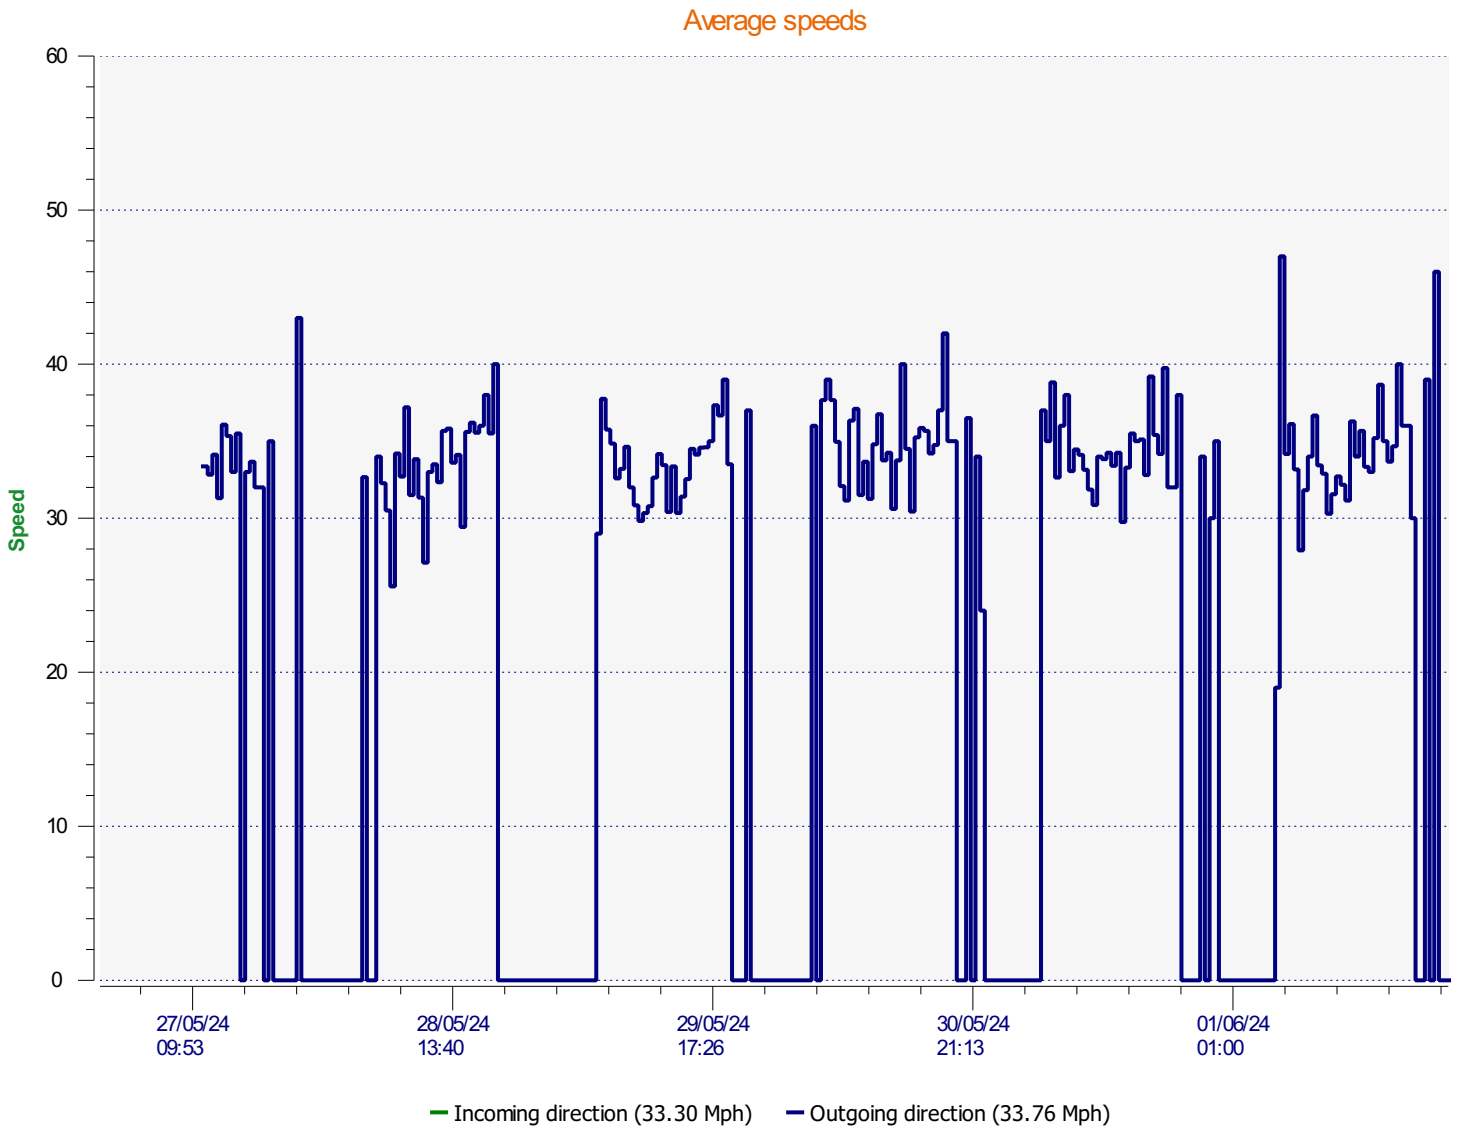

ÉlanCité

DÉTECTER • INFORMER • SÉCURISER

Start date: Monday, May 27, 2024 11:00 AM
End date: Sunday, June 2, 2024 10:00 AM

Location:

Comments:

Start date: Monday, May 27, 2024 11:00 AM
End date: Sunday, June 2, 2024 10:00 AM

Location:

Comments:

Start date: Monday, May 27, 2024 11:00 AM
End date: Sunday, June 2, 2024 10:00 AM

Location:

Comments:

Start date: Monday, May 27, 2024 11:00 AM
End date: Sunday, June 2, 2024 10:00 AM

Location:

Speed percentiles (incoming)

V30: 31.00Mph **V50:** 33.00Mph **V85:** 37.00Mph

Start date: Monday, May 27, 2024 11:00 AM

End date: Sunday, June 2, 2024 10:00 AM

Location:

Comments:

Speed percentile(outgoing)

V30: 31.00Mph **V50:** 34.00Mph **V85:** 38.00Mph

Start date: Monday, May 27, 2024 11:00 AM
End date: Sunday, June 2, 2024 10:00 AM

Location:

Comments: